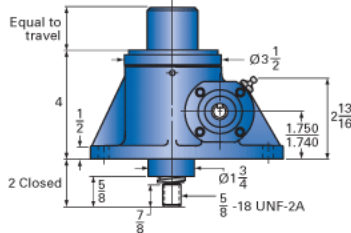

Clevis End (optional): 9001-00-01

ActionJac 2RAB-MSJ-I 12:1

Call 800-321-7800 or visit us online at www.nookindustries.com to configure and order your ActionJac 2RAB-MSJ-I 12:1 today!