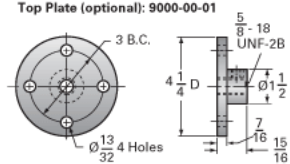

## ActionJac 2RAB-MSJ-I 12:1

Call 800-321-7800 or visit us online at [www.nookindustries.com](http://www.nookindustries.com) to configure and order your ActionJac 2RAB-MSJ-I 12:1 today!

Top Plate (optional): 9000-00-01

### Details

Capacity [Ton]	2
Gear Ratio	12:1
Turns of Worm per Inch Travel	48
Torque to Raise 1 lb. [in-lb]	0.0154
Lifting Screw Diameter [in]	1.00
Screw Lead [in]	0.250
Root Diameter [in]	0.698
Tare Drag Torque [in-lb]	4

### Performance Specifications

Maximum Allowable Input [hp]	1.50
Maximum Input Torque [in-lb]	62
Maximum Worm Speed at Rated Load [rpm]	1525
Maximum Load at 1750 RPM [lb]	3486
Starting Torque	2 x Running Torque