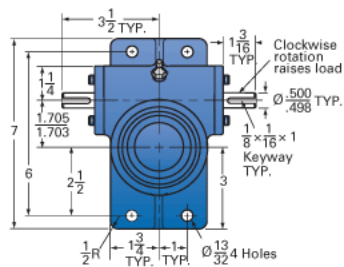

ActionJac 2RAB-MSJ-I 12:1

Call 800-321-7800 or visit us online at www.nookindustries.com to configure and order your ActionJac 2RAB-MSJ-I 12:1 today!

Top Plate (optional): 9000-00-01