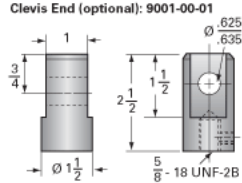

### Details

Capacity [Ton]	2
Gear Ratio	12:1
Turns of Worm per Inch Travel	48
Torque to Raise 1 lb. [in-lb]	0.0154
Lifting Screw Diameter [in]	1.00
Screw Lead [in]	0.250
Root Diameter [in]	0.698
Tare Drag Torque [in-lb]	4

### Performance Specifications

Maximum Allowable Input [hp]	1.50
Maximum Input Torque [in-lb]	62
Maximum Worm Speed at Rated Load [rpm]	1525
Maximum Load at 1750 RPM [lb]	3486
Starting Torque	2 x Running Torque