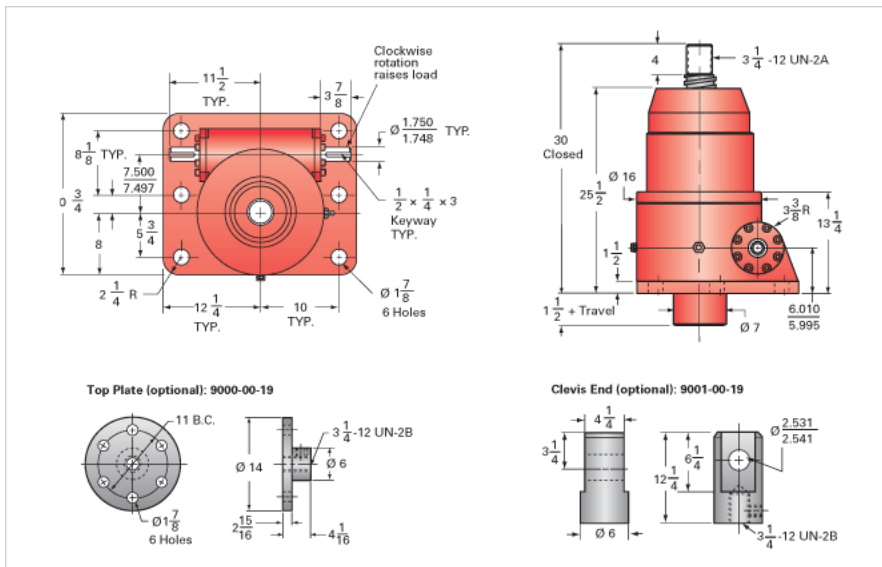

ActionJac 100-BSJ-U 32:1

Call 800-321-7800 or visit us online at www.nookindustries.com to configure and order your ActionJac 100-BSJ-U 32:1 today!

Details

Capacity [Ton]	100
Gear Ratio	32:1
Turns of Worm per Inch Travel	32
Torque to Raise 1 lb. [in-lb]	0.0138
Lifting Screw Diameter [in]	4.00
Screw Lead [in]	1.000
Root Diameter [in]	3.338
BackDrive Holding Torque [ft-lb]	35
Tare Drag Torque [in-lb]	205

Performance Specifications

Maximum Allowable Input [hp]	12.50
Maximum Input Torque [in-lb]	2760
Maximum Worm Speed at Rated Load [rpm]	285
Maximum Load at 1750 RPM [lb]	32621
Starting Torque	1.5 x Running Torque

Weight

Base 0 Travel [lb]	1100
Per Inch of Travel [lb]	5.00
Grease [lb]	16.0