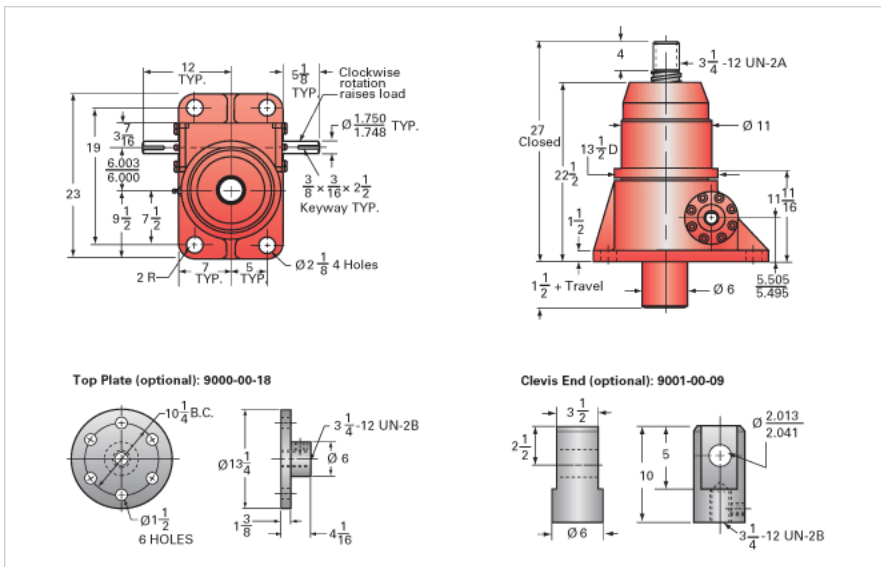

### Details

Capacity [Ton]	75
Gear Ratio	32:1
Turns of Worm per Inch Travel	32
Torque to Raise 1 lb. [in-lb]	0.0112
Lifting Screw Diameter [in]	4.00
Screw Lead [in]	1.000
Root Diameter [in]	3.338
BackDrive Holding Torque [ft-lb]	25
Tare Drag Torque [in-lb]	155

### Performance Specifications

Maximum Allowable Input [hp]	9.00
Maximum Input Torque [in-lb]	1680
Maximum Worm Speed at Rated Load [rpm]	338
Maximum Load at 1750 RPM [lb]	28970
Starting Torque	1.5 x Running Torque