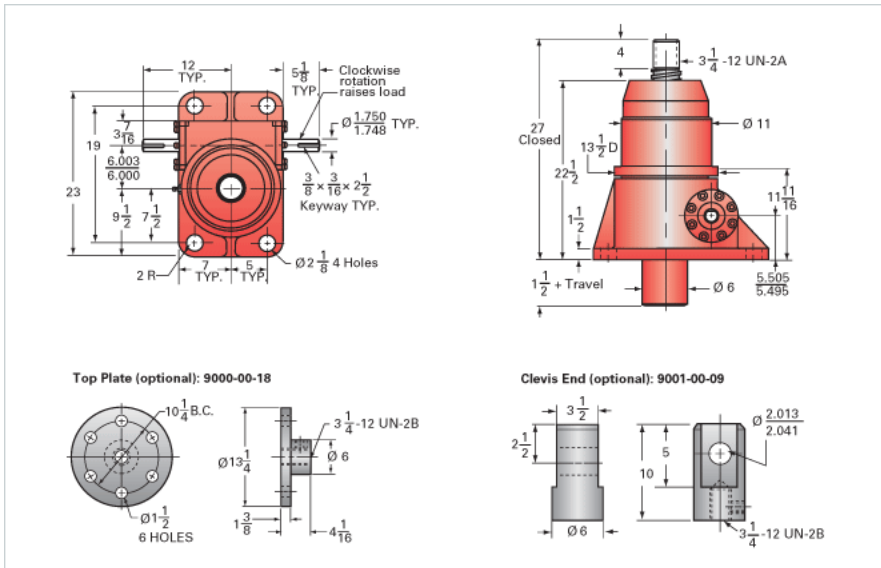

### Details

Capacity [Ton]	75
Gear Ratio	32:1
Turns of Worm per Inch Travel	32
Torque to Raise 1 lb. [in-lb]	0.0112
Lifting Screw Diameter [in]	4.00
Screw Lead [in]	1.000
Root Diameter [in]	3.338
BackDrive Holding Torque [ft-lb]	25
Tare Drag Torque [in-lb]	155

### Performance Specifications

Maximum Allowable Input [hp]	9.00
Maximum Input Torque [in-lb]	1680
Maximum Worm Speed at Rated Load [rpm]	338
Maximum Load at 1750 RPM [lb]	28970
Starting Torque	1.5 x Running Torque