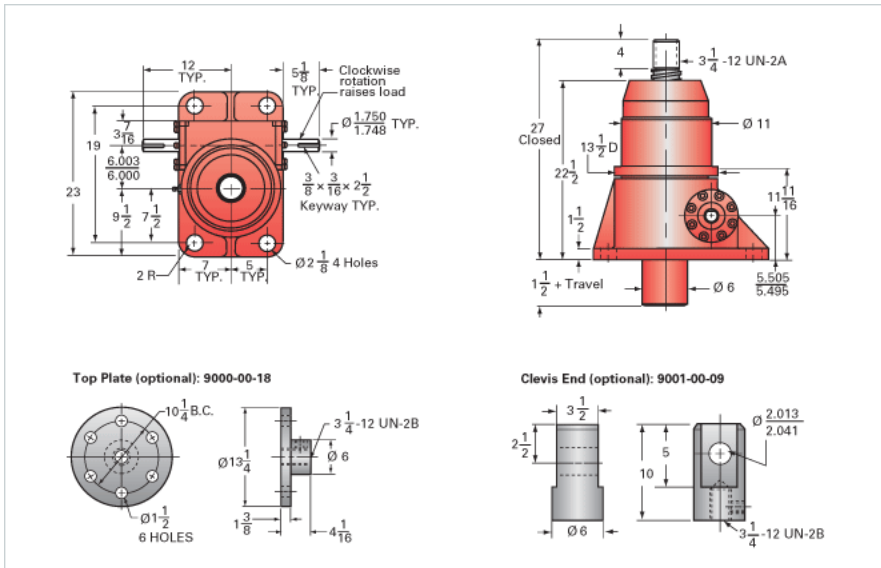

ActionJac 75-BSJ-U 32:1

Call 800-321-7800 or visit us online at www.nookindustries.com to configure and order your ActionJac 75-BSJ-U 32:1 today!

Details

Capacity [Ton]	75
Gear Ratio	32:1
Turns of Worm per Inch Travel	32
Torque to Raise 1 lb. [in-lb]	0.0112
Lifting Screw Diameter [in]	4.00
Screw Lead [in]	1.000
Root Diameter [in]	3.338
BackDrive Holding Torque [ft-lb]	25
Tare Drag Torque [in-lb]	155

Performance Specifications

Maximum Allowable Input [hp]	9.00
Maximum Input Torque [in-lb]	1680
Maximum Worm Speed at Rated Load [rpm]	338
Maximum Load at 1750 RPM [lb]	28970
Starting Torque	1.5 x Running Torque

Weight

Base 0 Travel [lb]	650
Per Inch of Travel [lb]	5.00
Grease [lb]	9.0