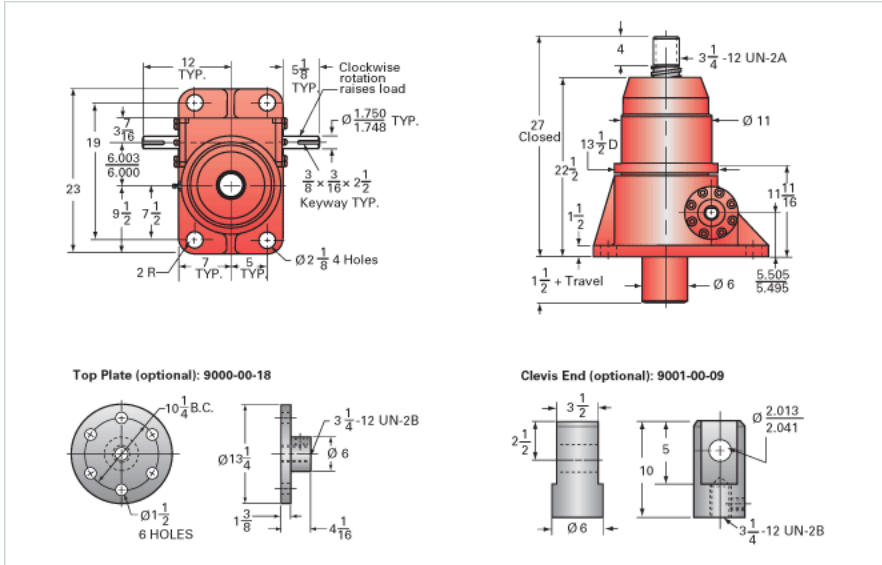

ActionJac 75-BSJ-U 10 2/3:1

Call 800-321-7800 or visit us online at www.nookindustries.com to configure and order your ActionJac 75-BSJ-U 10 2/3:1 today!

Details

Capacity [Ton]	75
Gear Ratio	10 2/3:1
Turns of Worm per Inch Travel	10.66
Torque to Raise 1 lb. [in-lb]	0.0244
Lifting Screw Diameter [in]	4.00
Screw Lead [in]	1.000
Root Diameter [in]	3.338
BackDrive Holding Torque [ft-lb]	110
Tare Drag Torque [in-lb]	155

Performance Specifications

Maximum Allowable Input [hp]	28.00
Maximum Input Torque [in-lb]	3660
Maximum Worm Speed at Rated Load [rpm]	482
Maximum Load at 1750 RPM [lb]	41326
Starting Torque	1.5 x Running Torque

Weight

Base 0 Travel [lb]	650
Per Inch of Travel [lb]	5.00
Grease [lb]	9.0