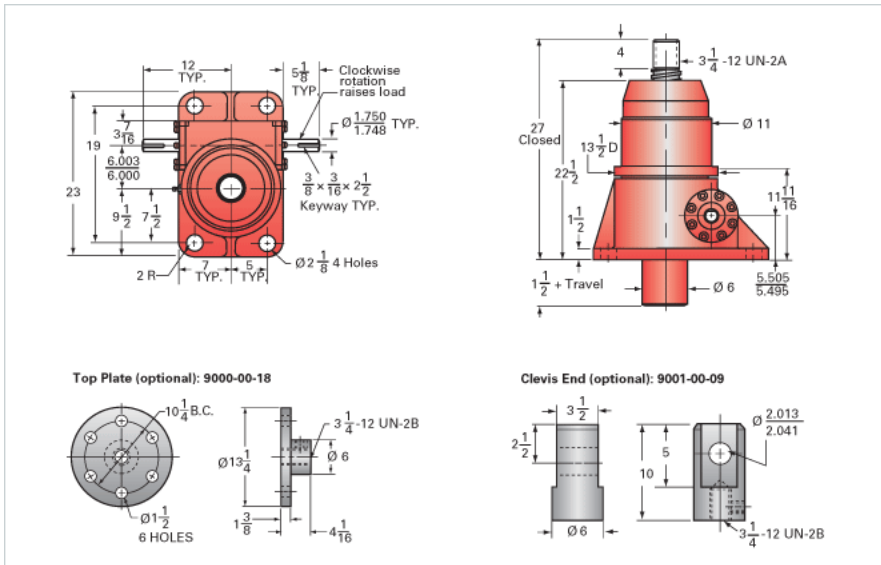

ActionJac 75-BSJ-U 10 2/3:1

Call 800-321-7800 or visit us online at www.nookindustries.com to configure and order your ActionJac 75-BSJ-U 10 2/3:1 today!

Details

Capacity [Ton]	75
Gear Ratio	10 2/3:1
Turns of Worm per Inch Travel	10.66
Torque to Raise 1 lb. [in-lb]	0.0244
Lifting Screw Diameter [in]	4.00
Screw Lead [in]	1.000
Root Diameter [in]	3.338
BackDrive Holding Torque [ft-lb]	110
Tare Drag Torque [in-lb]	155

Performance Specifications

Maximum Allowable Input [hp]	28.00
Maximum Input Torque [in-lb]	3660
Maximum Worm Speed at Rated Load [rpm]	482
Maximum Load at 1750 RPM [lb]	41326
Starting Torque	1.5 x Running Torque