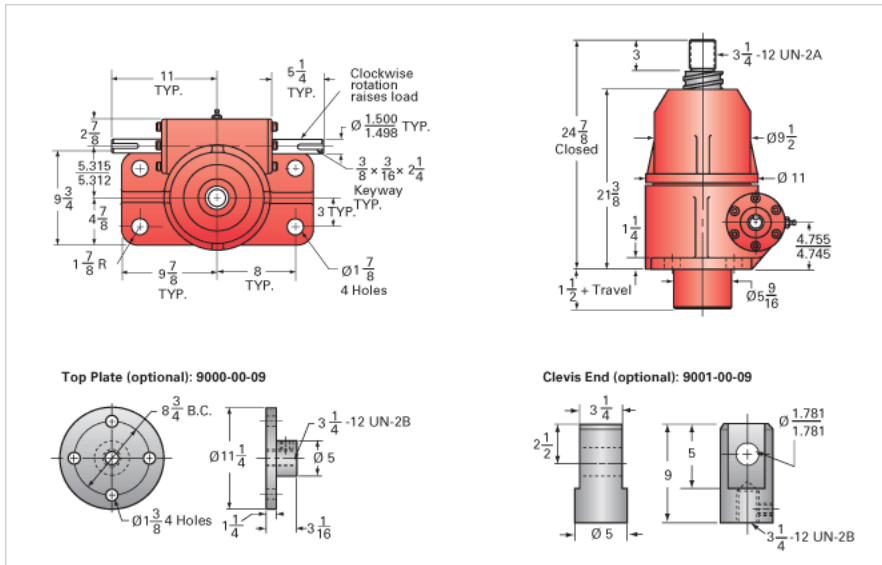

ActionJac 50-BSJ-U 32:1

Call 800-321-7800 or visit us online at www.nookindustries.com to configure and order your ActionJac 50-BSJ-U 32:1 today!

Details

Capacity [Ton]	50
Gear Ratio	32:1
Turns of Worm per Inch Travel	32
Torque to Raise 1 lb. [in-lb]	0.0139
Lifting Screw Diameter [in]	4.00
Screw Lead [in]	1.000
Root Diameter [in]	3.338
BackDrive Holding Torque [ft-lb]	10
Tare Drag Torque [in-lb]	90

Performance Specifications

Maximum Allowable Input [hp]	5.00
Maximum Input Torque [in-lb]	1390
Maximum Worm Speed at Rated Load [rpm]	227
Maximum Load at 1750 RPM [lb]	12955
Starting Torque	1.5 x Running Torque

Weight

Base 0 Travel [lb]	490
Per Inch of Travel [lb]	5.00
Grease [lb]	5.0