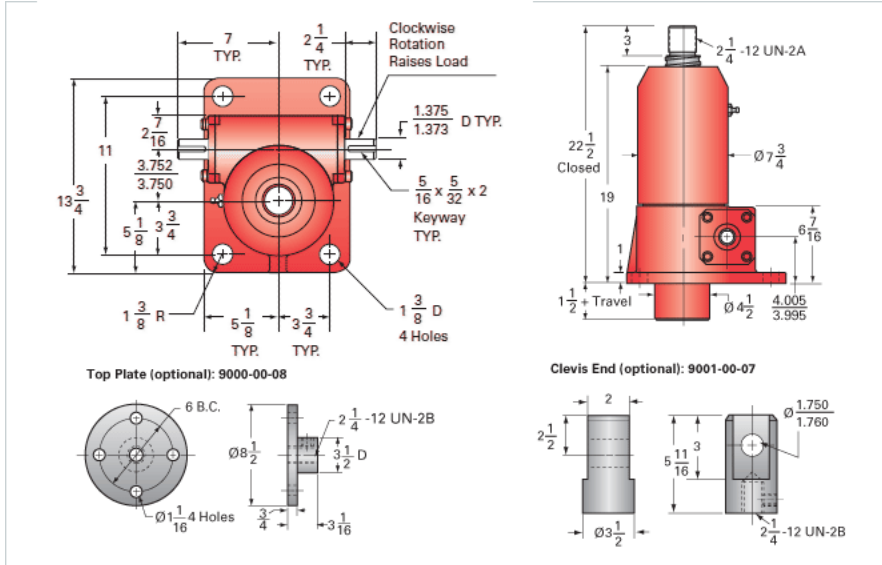

### Details

Capacity [Ton]	30
Gear Ratio	32:1
Turns of Worm per Inch Travel	21.33
Torque to Raise 1 lb. [in-lb]	0.0191
Lifting Screw Diameter [in]	3.00
Screw Lead [in]	1.500
Root Diameter [in]	2.480
BackDrive Holding Torque [ft-lb]	15
Tare Drag Torque [in-lb]	60

### Performance Specifications

Maximum Allowable Input [hp]	3.50
Maximum Input Torque [in-lb]	1144
Maximum Worm Speed at Rated Load [rpm]	193
Maximum Load at 1750 RPM [lb]	6600
Starting Torque	1.5 x Running Torque

### Weight

Base 0 Travel [lb]	220
Per Inch of Travel [lb]	2.40
Grease [lb]	3.5