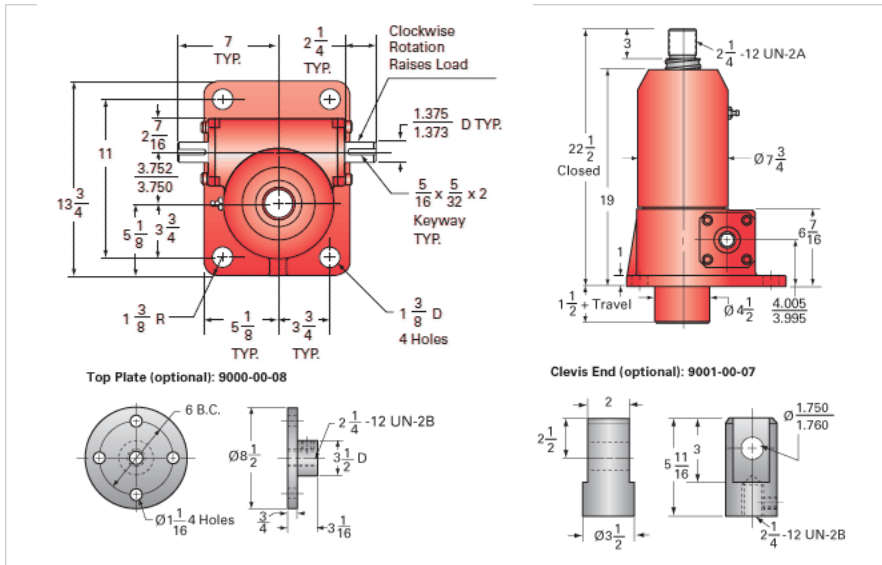

ActionJac 30HL-BSJ-U 32:1

Call 800-321-7800 or visit us online at www.nookindustries.com to configure and order your ActionJac 30HL-BSJ-U 32:1 today!

Details

Capacity [Ton]	30
Gear Ratio	32:1
Turns of Worm per Inch Travel	21.33
Torque to Raise 1 lb. [in-lb]	0.0191
Lifting Screw Diameter [in]	3.00
Screw Lead [in]	1.500
Root Diameter [in]	2.480
BackDrive Holding Torque [ft-lb]	15
Tare Drag Torque [in-lb]	60

Performance Specifications

Maximum Allowable Input [hp]	3.50
Maximum Input Torque [in-lb]	1144
Maximum Worm Speed at Rated Load [rpm]	193
Maximum Load at 1750 RPM [lb]	6600
Starting Torque	1.5 x Running Torque

Weight

Base 0 Travel [lb]	220
Per Inch of Travel [lb]	2.40
Grease [lb]	3.5