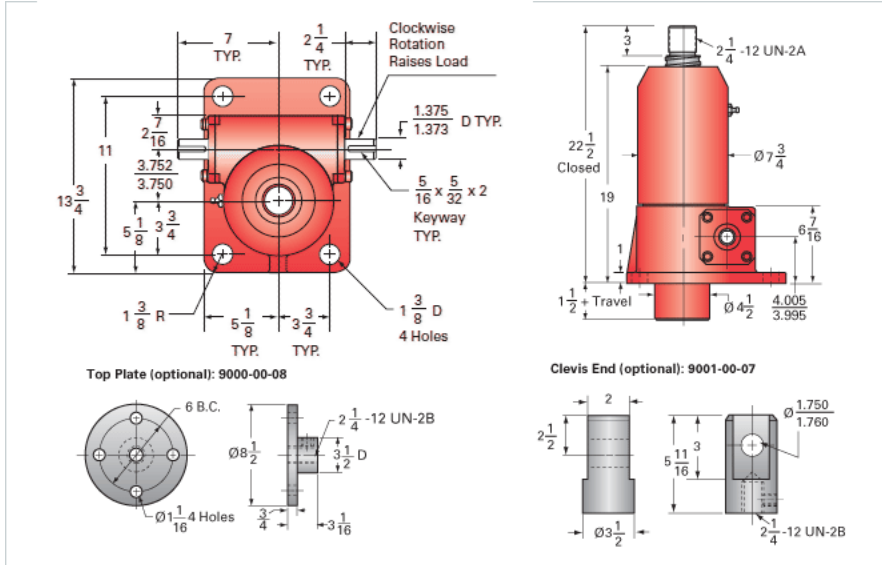

ActionJac 30HL-BSJ-U 32:1

Call 800-321-7800 or visit us online at www.nookindustries.com to configure and order your ActionJac 30HL-BSJ-U 32:1 today!

Details

Capacity [Ton]	30
Gear Ratio	32:1
Turns of Worm per Inch Travel	21.33
Torque to Raise 1 lb. [in-lb]	0.0191
Lifting Screw Diameter [in]	3.00
Screw Lead [in]	1.500
Root Diameter [in]	2.480
BackDrive Holding Torque [ft-lb]	15
Tare Drag Torque [in-lb]	60

Performance Specifications

Maximum Allowable Input [hp]	3.50
Maximum Input Torque [in-lb]	1144
Maximum Worm Speed at Rated Load [rpm]	193
Maximum Load at 1750 RPM [lb]	6600
Starting Torque	1.5 x Running Torque

Weight

Base 0 Travel [lb]	220
Per Inch of Travel [lb]	2.40
Grease [lb]	3.5