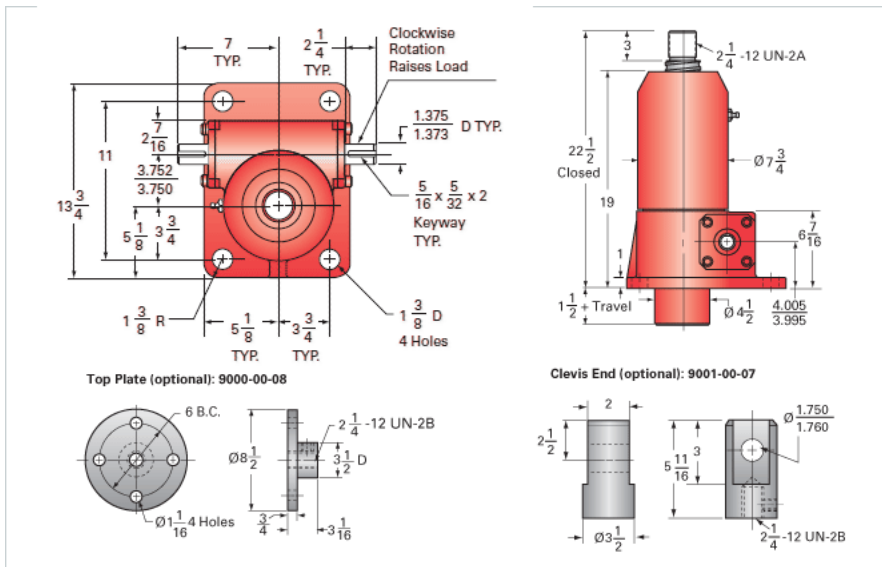

ActionJac 30-BSJ-U 32:1

Call 800-321-7800 or visit us online at www.nookindustries.com to configure and order your ActionJac 30-BSJ-U 32:1 today!

Details

Capacity [Ton]	30
Gear Ratio	32:1
Turns of Worm per Inch Travel	48.48
Torque to Raise 1 lb. [in-lb]	0.0084
Lifting Screw Diameter [in]	3.00
Screw Lead [in]	0.660
Root Diameter [in]	2.480
BackDrive Holding Torque [ft-lb]	5
Tare Drag Torque [in-lb]	60

Performance Specifications

Maximum Allowable Input [hp]	3.50
Maximum Input Torque [in-lb]	503
Maximum Worm Speed at Rated Load [rpm]	438
Maximum Load at 1750 RPM [lb]	15006
Starting Torque	1.5 x Running Torque

Weight

Base 0 Travel [lb]	220
Per Inch of Travel [lb]	2.40
Grease [lb]	3.5