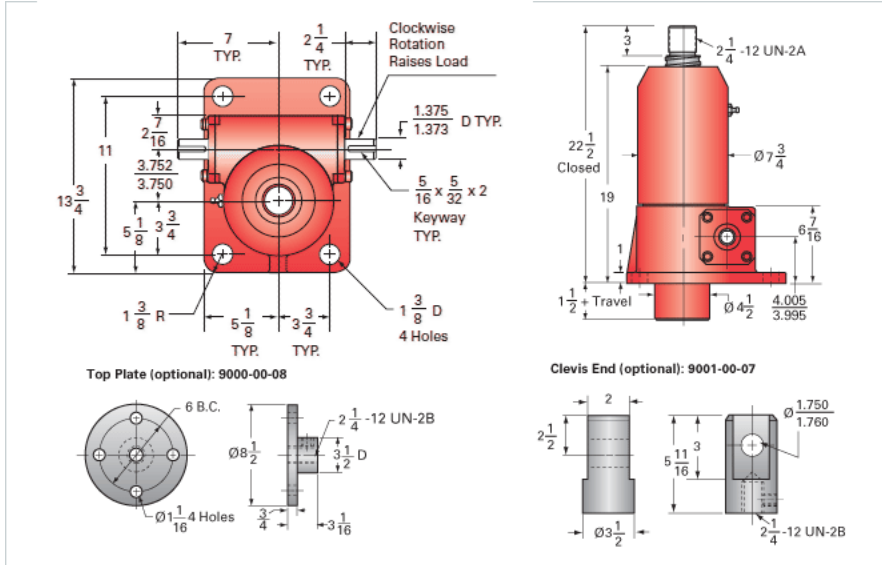

ActionJac 30-BSJ-U 10 2/3:1

Call 800-321-7800 or visit us online at www.nookindustries.com to configure and order your ActionJac 30-BSJ-U 10 2/3:1 today!

Details

Capacity [Ton]	30
Gear Ratio	10 2/3:1
Turns of Worm per Inch Travel	16.16
Torque to Raise 1 lb. [in-lb]	0.0162
Lifting Screw Diameter [in]	3.00
Screw Lead [in]	0.660
Root Diameter [in]	2.480
BackDrive Holding Torque [ft-lb]	21
Tare Drag Torque [in-lb]	60

Performance Specifications

Maximum Allowable Input [hp]	11.00
Maximum Input Torque [in-lb]	969
Maximum Worm Speed at Rated Load [rpm]	715
Maximum Load at 1750 RPM [lb]	24515
Starting Torque	1.5 x Running Torque

Weight

Base 0 Travel [lb]	220
Per Inch of Travel [lb]	2.40
Grease [lb]	3.5