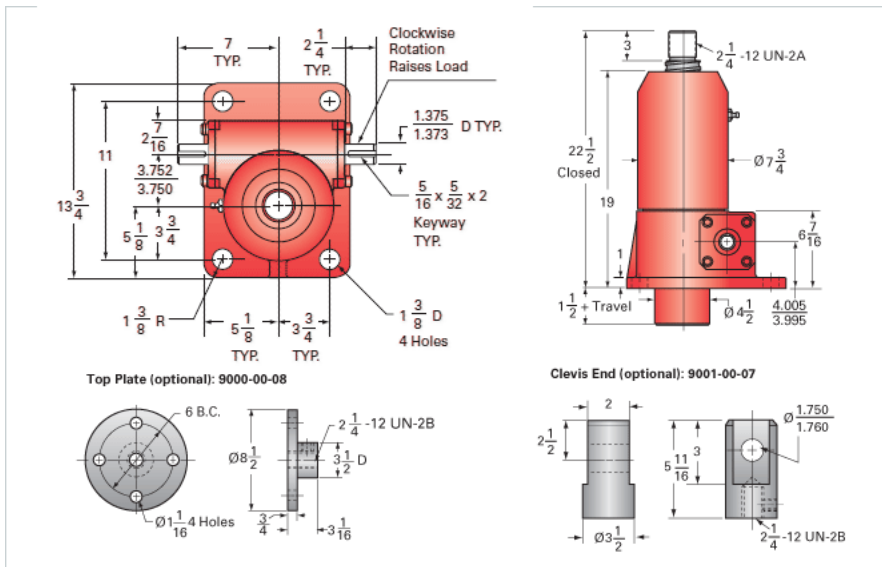

ActionJac 30-BSJ-U 10 2/3:1

Call 800-321-7800 or visit us online at www.nookindustries.com to configure and order your ActionJac 30-BSJ-U 10 2/3:1 today!

Details

Capacity [Ton]	30
Gear Ratio	10 2/3:1
Turns of Worm per Inch Travel	16.16
Torque to Raise 1 lb. [in-lb]	0.0162
Lifting Screw Diameter [in]	3.00
Screw Lead [in]	0.660
Root Diameter [in]	2.480
BackDrive Holding Torque [ft-lb]	21
Tare Drag Torque [in-lb]	60

Performance Specifications

Maximum Allowable Input [hp]	11.00
Maximum Input Torque [in-lb]	969
Maximum Worm Speed at Rated Load [rpm]	715
Maximum Load at 1750 RPM [lb]	24515
Starting Torque	1.5 x Running Torque

Weight

Base 0 Travel [lb]	220
Per Inch of Travel [lb]	2.40
Grease [lb]	3.5