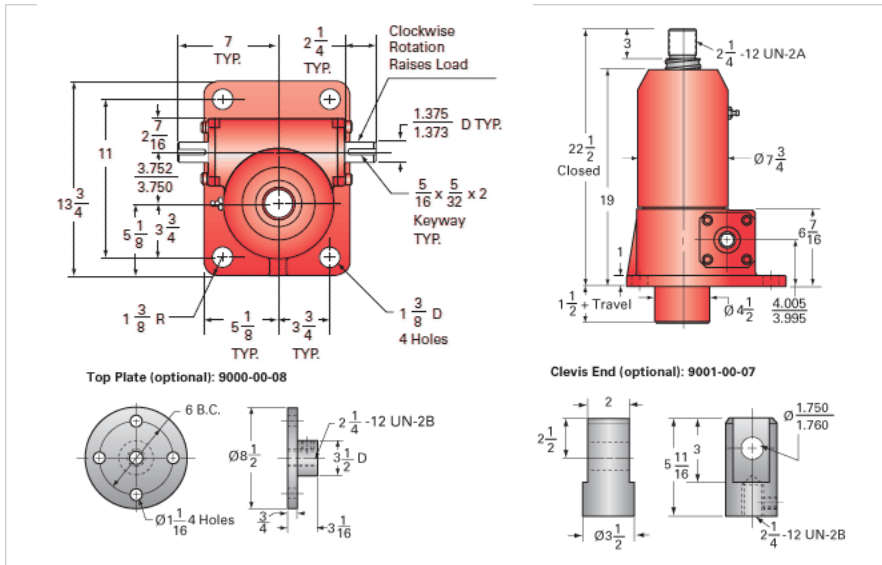

ActionJac 30-BSJ-U 10 2/3:1

Call 800-321-7800 or visit us online at www.nookindustries.com to configure and order your ActionJac 30-BSJ-U 10 2/3:1 today!

Details

Capacity [Ton]	30
Gear Ratio	10 2/3:1
Turns of Worm per Inch Travel	16.16
Torque to Raise 1 lb. [in-lb]	0.0162
Lifting Screw Diameter [in]	3.00
Screw Lead [in]	0.660
Root Diameter [in]	2.480
BackDrive Holding Torque [ft-lb]	21
Tare Drag Torque [in-lb]	60

Performance Specifications

Maximum Allowable Input [hp]	11.00
Maximum Input Torque [in-lb]	969
Maximum Worm Speed at Rated Load [rpm]	715
Maximum Load at 1750 RPM [lb]	24515
Starting Torque	1.5 x Running Torque

Weight

Base 0 Travel [lb]	220
Per Inch of Travel [lb]	2.40
Grease [lb]	3.5