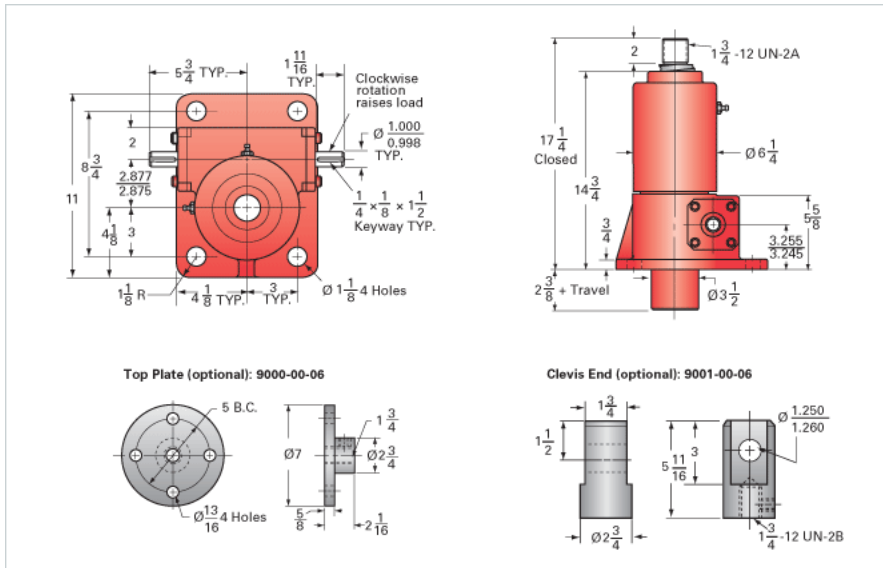

ActionJac 20HL-BSJ-U 24:1

Call 800-321-7800 or visit us online at www.nookindustries.com to configure and order your ActionJac 20HL-BSJ-U 24:1 today!

Details

Capacity [Ton]	20
Gear Ratio	24:1
Turns of Worm per Inch Travel	24
Torque to Raise 1 lb. [in-lb]	0.0157
Lifting Screw Diameter [in]	2.25
Screw Lead [in]	1.000
Root Diameter [in]	1.850
BackDrive Holding Torque [ft-lb]	13
Tare Drag Torque [in-lb]	40

Performance Specifications

Maximum Allowable Input [hp]	2.50
Maximum Input Torque [in-lb]	628
Maximum Worm Speed at Rated Load [rpm]	251
Maximum Load at 1750 RPM [lb]	5737
Starting Torque	1.5 x Running Torque

Weight

Base 0 Travel [lb]	85
Per Inch of Travel [lb]	1.50
Grease [lb]	2.2