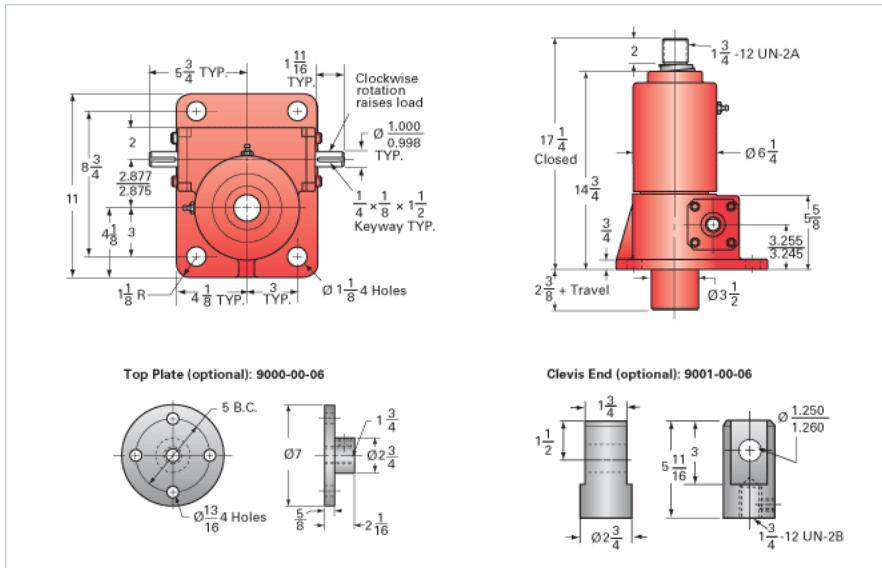

ActionJac 20HL-BSJ-U 24:1

Call 800-321-7800 or visit us online at www.nookindustries.com to configure and order your ActionJac 20HL-BSJ-U 24:1 today!

Details

Capacity [Ton]	20
Gear Ratio	24:1
Turns of Worm per Inch Travel	24
Torque to Raise 1 lb. [in-lb]	0.0157
Lifting Screw Diameter [in]	2.25
Screw Lead [in]	1.000
Root Diameter [in]	1.850
BackDrive Holding Torque [ft-lb]	13
Tare Drag Torque [in-lb]	40

Performance Specifications

Maximum Allowable Input [hp]	2.50
Maximum Input Torque [in-lb]	628
Maximum Worm Speed at Rated Load [rpm]	251
Maximum Load at 1750 RPM [lb]	5737
Starting Torque	1.5 x Running Torque

Weight

Base 0 Travel [lb]	85
Per Inch of Travel [lb]	1.50
Grease [lb]	2.2