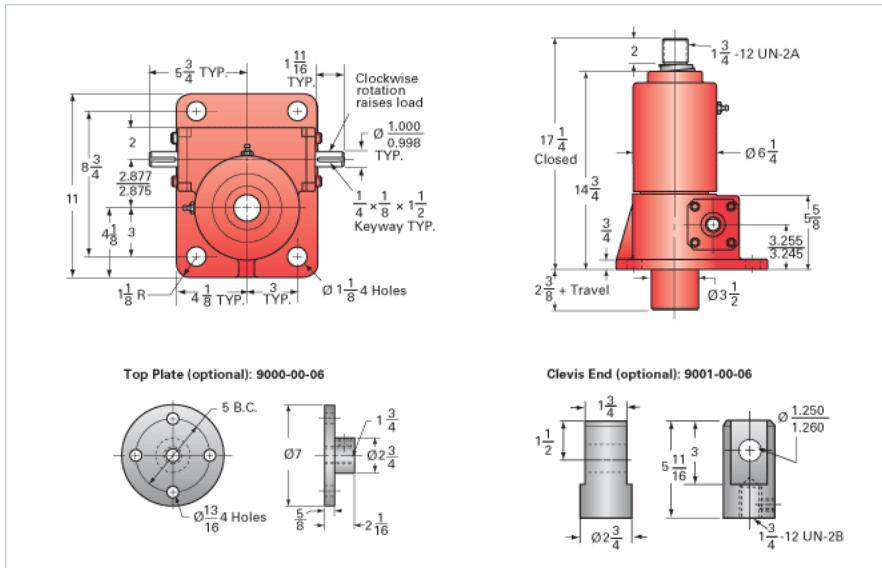

ActionJac 20HL-BSJ-U 8:1

Call 800-321-7800 or visit us online at www.nookindustries.com to configure and order your ActionJac 20HL-BSJ-U 8:1 today!

Details

Capacity [Ton]	20
Gear Ratio	8:1
Turns of Worm per Inch Travel	8
Torque to Raise 1 lb. [in-lb]	0.0313
Lifting Screw Diameter [in]	2.25
Screw Lead [in]	1.000
Root Diameter [in]	1.850
BackDrive Holding Torque [ft-lb]	54
Tare Drag Torque [in-lb]	40

Performance Specifications

Maximum Allowable Input [hp]	7.50
Maximum Input Torque [in-lb]	1253
Maximum Worm Speed at Rated Load [rpm]	377
Maximum Load at 1750 RPM [lb]	8629
Starting Torque	1.5 x Running Torque

Weight

Base 0 Travel [lb]	85
Per Inch of Travel [lb]	1.50
Grease [lb]	2.2