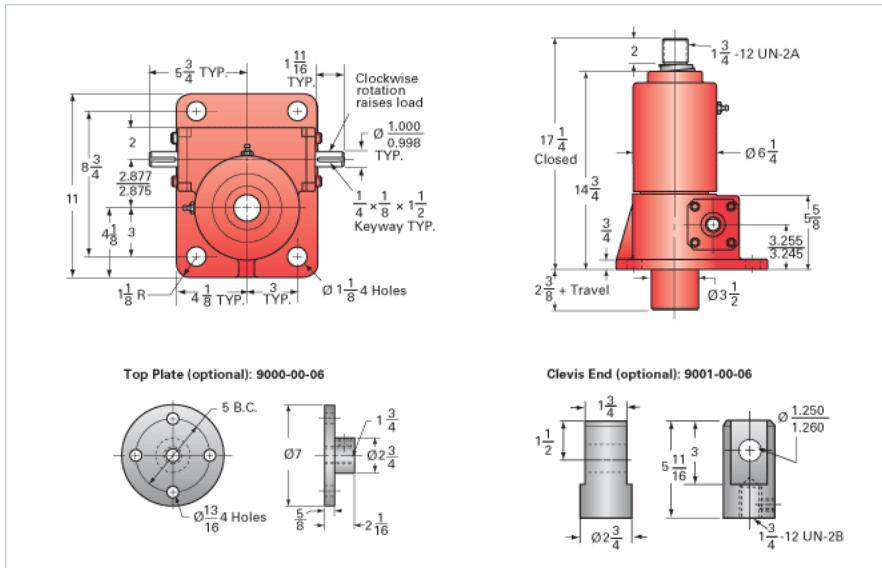

ActionJac 20-BSJ-U 24:1

Call 800-321-7800 or visit us online at www.nookindustries.com to configure and order your ActionJac 20-BSJ-U 24:1 today!

Details

Capacity [Ton]	20
Gear Ratio	24:1
Turns of Worm per Inch Travel	48
Torque to Raise 1 lb. [in-lb]	0.0079
Lifting Screw Diameter [in]	2.25
Screw Lead [in]	0.500
Root Diameter [in]	1.850
BackDrive Holding Torque [ft-lb]	7
Tare Drag Torque [in-lb]	40

Performance Specifications

Maximum Allowable Input [hp]	2.50
Maximum Input Torque [in-lb]	314
Maximum Worm Speed at Rated Load [rpm]	501
Maximum Load at 1750 RPM [lb]	11397
Starting Torque	1.5 x Running Torque

Weight

Base 0 Travel [lb]	85
Per Inch of Travel [lb]	1.50
Grease [lb]	2.2