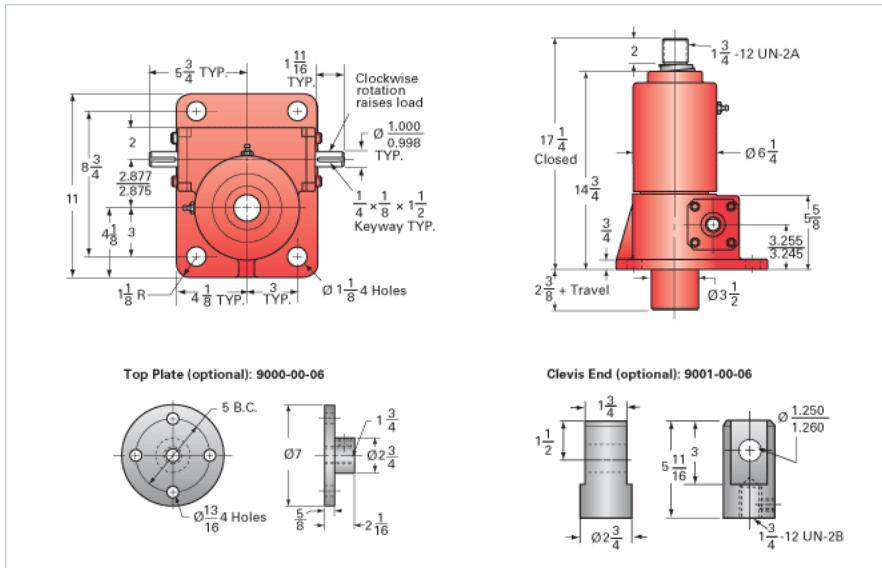

### Details

Capacity [Ton]	20
Gear Ratio	24:1
Turns of Worm per Inch Travel	48
Torque to Raise 1 lb. [in-lb]	0.0079
Lifting Screw Diameter [in]	2.25
Screw Lead [in]	0.500
Root Diameter [in]	1.850
BackDrive Holding Torque [ft-lb]	7
Tare Drag Torque [in-lb]	40

### Performance Specifications

Maximum Allowable Input [hp]	2.50
Maximum Input Torque [in-lb]	314
Maximum Worm Speed at Rated Load [rpm]	501
Maximum Load at 1750 RPM [lb]	11397
Starting Torque	1.5 x Running Torque

### Weight

Base 0 Travel [lb]	85
Per Inch of Travel [lb]	1.50
Grease [lb]	2.2