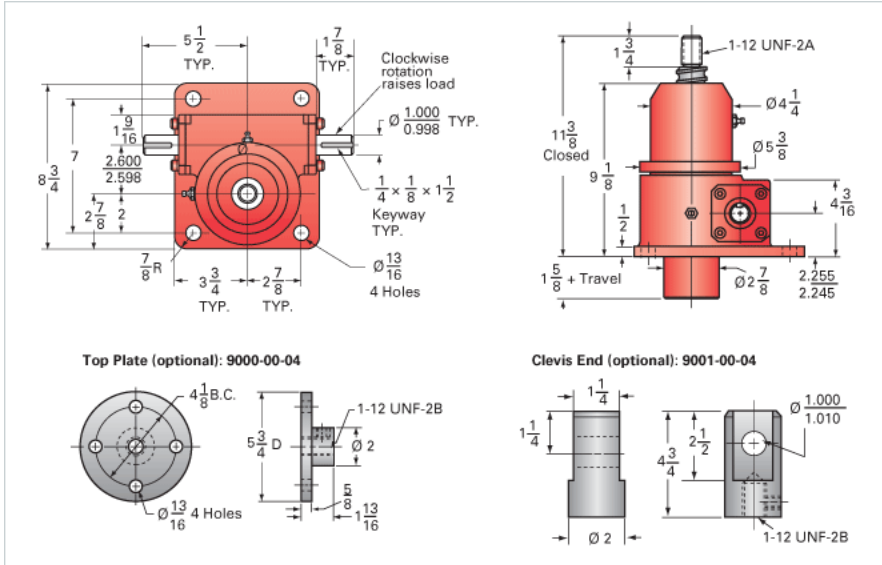

ActionJac 10HL-BSJ-U 24:1

Call 800-321-7800 or visit us online at www.nookindustries.com to configure and order your ActionJac 10HL-BSJ-U 24:1 today!

Details

Capacity [Ton]	10
Gear Ratio	24:1
Turns of Worm per Inch Travel	24
Torque to Raise 1 lb. [in-lb]	0.0162
Lifting Screw Diameter [in]	1.50
Screw Lead [in]	1.000
Root Diameter [in]	1.140
BackDrive Holding Torque [ft-lb]	6
Tare Drag Torque [in-lb]	20

Performance Specifications

Maximum Allowable Input [hp]	1.50
Maximum Input Torque [in-lb]	323
Maximum Worm Speed at Rated Load [rpm]	293
Maximum Load at 1750 RPM [lb]	3334
Starting Torque	1.5 x Running Torque

Weight

Base 0 Travel [lb]	50
Per Inch of Travel [lb]	0.80
Grease [lb]	1.5