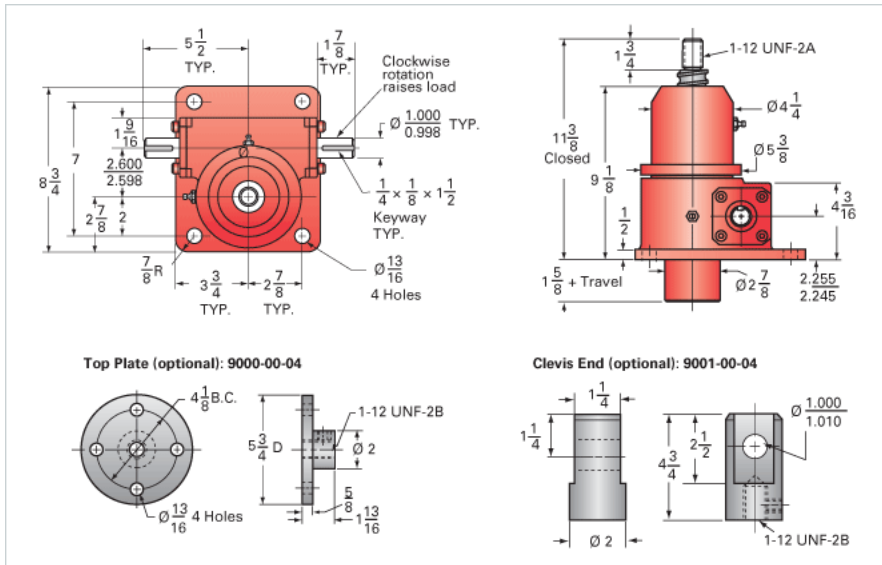

ActionJac 10HL-BSJ-U 24:1

Call 800-321-7800 or visit us online at www.nookindustries.com to configure and order your ActionJac 10HL-BSJ-U 24:1 today!

Details

Capacity [Ton]	10
Gear Ratio	24:1
Turns of Worm per Inch Travel	24
Torque to Raise 1 lb. [in-lb]	0.0162
Lifting Screw Diameter [in]	1.50
Screw Lead [in]	1.000
Root Diameter [in]	1.140
BackDrive Holding Torque [ft-lb]	6
Tare Drag Torque [in-lb]	20

Performance Specifications

Maximum Allowable Input [hp]	1.50
Maximum Input Torque [in-lb]	323
Maximum Worm Speed at Rated Load [rpm]	293
Maximum Load at 1750 RPM [lb]	3334
Starting Torque	1.5 x Running Torque

Weight

Base 0 Travel [lb]	50
Per Inch of Travel [lb]	0.80
Grease [lb]	1.5