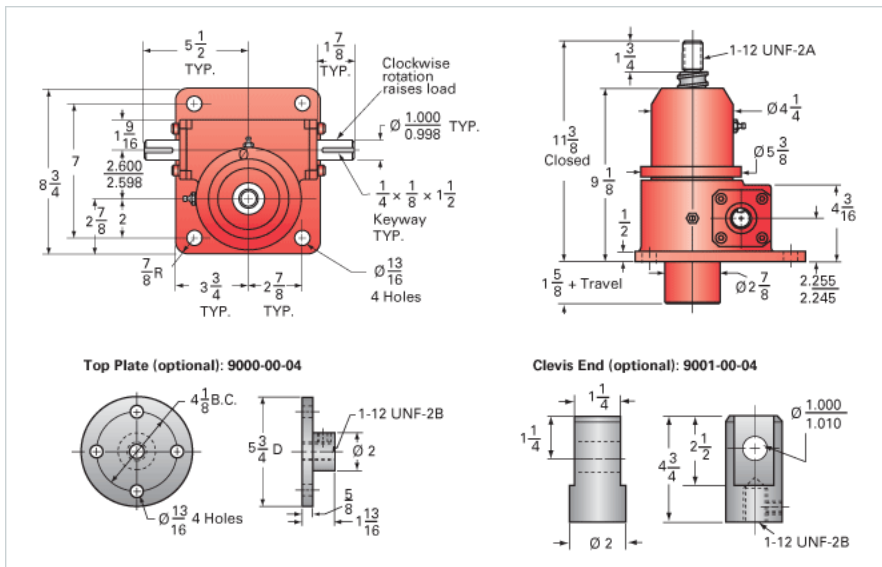

### Details

Capacity [Ton]	10
Gear Ratio	24:1
Turns of Worm per Inch Travel	24
Torque to Raise 1 lb. [in-lb]	0.0162
Lifting Screw Diameter [in]	1.50
Screw Lead [in]	1.000
Root Diameter [in]	1.140
BackDrive Holding Torque [ft-lb]	6
Tare Drag Torque [in-lb]	20

### Performance Specifications

Maximum Allowable Input [hp]	1.50
Maximum Input Torque [in-lb]	323
Maximum Worm Speed at Rated Load [rpm]	293
Maximum Load at 1750 RPM [lb]	3334
Starting Torque	1.5 x Running Torque