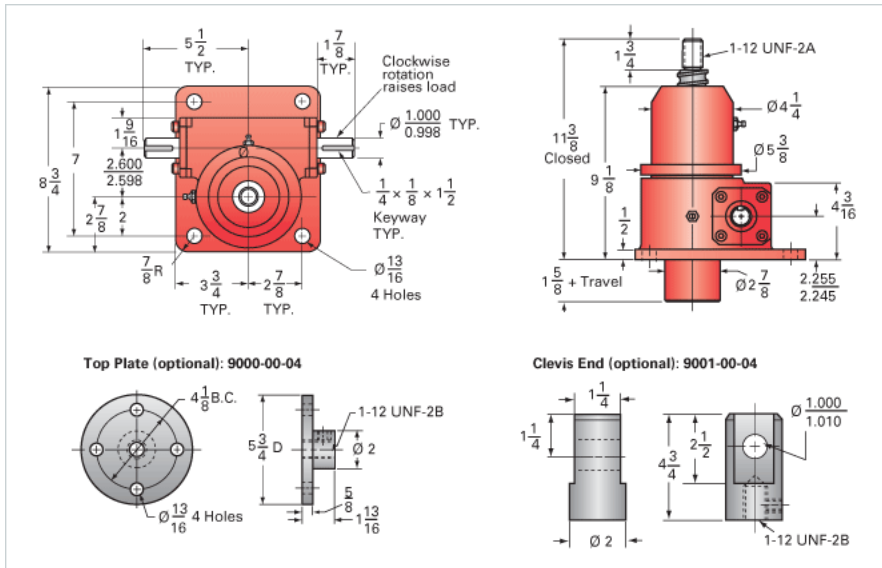

### Details

Capacity [Ton]	10
Gear Ratio	24:1
Turns of Worm per Inch Travel	50.66
Torque to Raise 1 lb. [in-lb]	0.0077
Lifting Screw Diameter [in]	1.50
Screw Lead [in]	0.473
Root Diameter [in]	1.140
BackDrive Holding Torque [ft-lb]	4
Tare Drag Torque [in-lb]	20

### Performance Specifications

Maximum Allowable Input [hp]	1.50
Maximum Input Torque [in-lb]	153
Maximum Worm Speed at Rated Load [rpm]	618
Maximum Load at 1750 RPM [lb]	7016
Starting Torque	1.5 x Running Torque

### Weight

Base 0 Travel [lb]	50
Per Inch of Travel [lb]	0.80
Grease [lb]	1.5