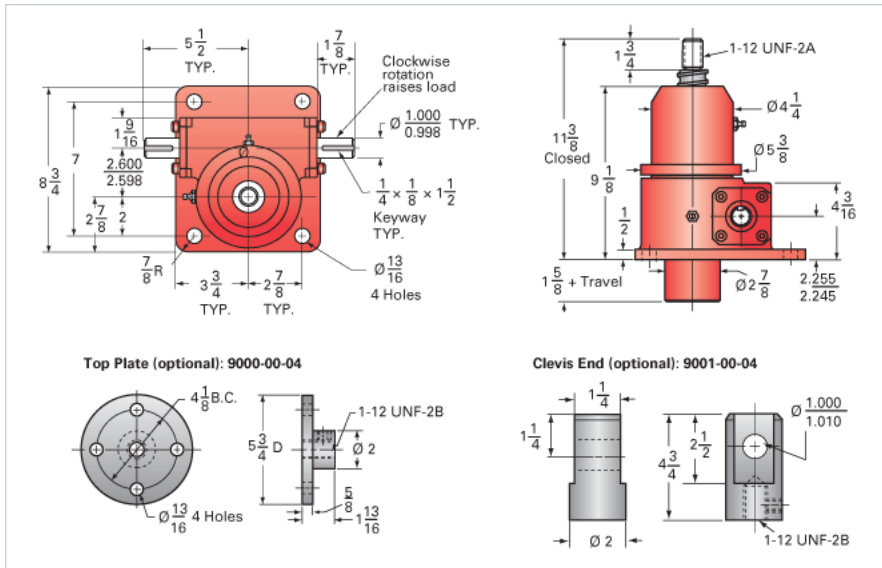

ActionJac 10-BSJ-U 24:1

Call 800-321-7800 or visit us online at www.nookindustries.com to configure and order your ActionJac 10-BSJ-U 24:1 today!

Details

Capacity [Ton]	10
Gear Ratio	24:1
Turns of Worm per Inch Travel	50.66
Torque to Raise 1 lb. [in-lb]	0.0077
Lifting Screw Diameter [in]	1.50
Screw Lead [in]	0.473
Root Diameter [in]	1.140
BackDrive Holding Torque [ft-lb]	4
Tare Drag Torque [in-lb]	20

Performance Specifications

Maximum Allowable Input [hp]	1.50
Maximum Input Torque [in-lb]	153
Maximum Worm Speed at Rated Load [rpm]	618
Maximum Load at 1750 RPM [lb]	7016
Starting Torque	1.5 x Running Torque

Weight

Base 0 Travel [lb]	50
Per Inch of Travel [lb]	0.80
Grease [lb]	1.5