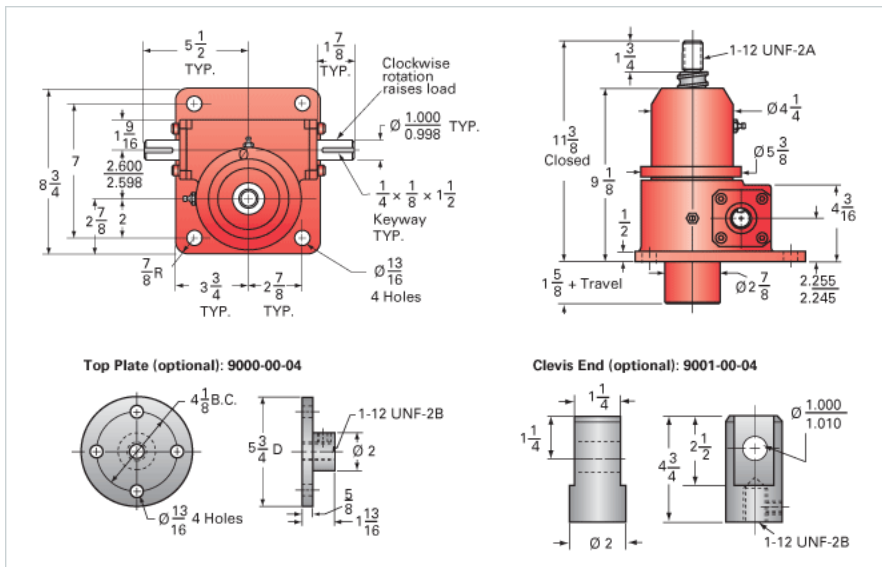

ActionJac 10-BSJ-U 24:1

Call 800-321-7800 or visit us online at www.nookindustries.com to configure and order your ActionJac 10-BSJ-U 24:1 today!

Details

Capacity [Ton]	10
Gear Ratio	24:1
Turns of Worm per Inch Travel	50.66
Torque to Raise 1 lb. [in-lb]	0.0077
Lifting Screw Diameter [in]	1.50
Screw Lead [in]	0.473
Root Diameter [in]	1.140
BackDrive Holding Torque [ft-lb]	4
Tare Drag Torque [in-lb]	20

Performance Specifications

Maximum Allowable Input [hp]	1.50
Maximum Input Torque [in-lb]	153
Maximum Worm Speed at Rated Load [rpm]	618
Maximum Load at 1750 RPM [lb]	7016
Starting Torque	1.5 x Running Torque

Weight

Base 0 Travel [lb]	50
Per Inch of Travel [lb]	0.80
Grease [lb]	1.5