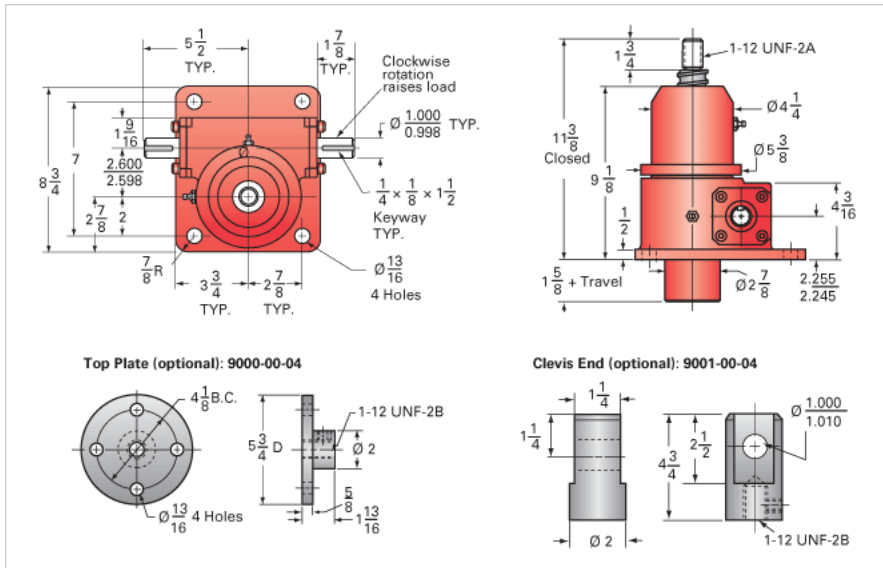

ActionJac 10-BSJ-U 24:1

Call 800-321-7800 or visit us online at www.nookindustries.com to configure and order your ActionJac 10-BSJ-U 24:1 today!

Details

Capacity [Ton]	10
Gear Ratio	24:1
Turns of Worm per Inch Travel	50.66
Torque to Raise 1 lb. [in-lb]	0.0077
Lifting Screw Diameter [in]	1.50
Screw Lead [in]	0.473
Root Diameter [in]	1.140
BackDrive Holding Torque [ft-lb]	4
Tare Drag Torque [in-lb]	20

Performance Specifications

Maximum Allowable Input [hp]	1.50
Maximum Input Torque [in-lb]	153
Maximum Worm Speed at Rated Load [rpm]	618
Maximum Load at 1750 RPM [lb]	7016
Starting Torque	1.5 x Running Torque

Weight

Base 0 Travel [lb]	50
Per Inch of Travel [lb]	0.80
Grease [lb]	1.5