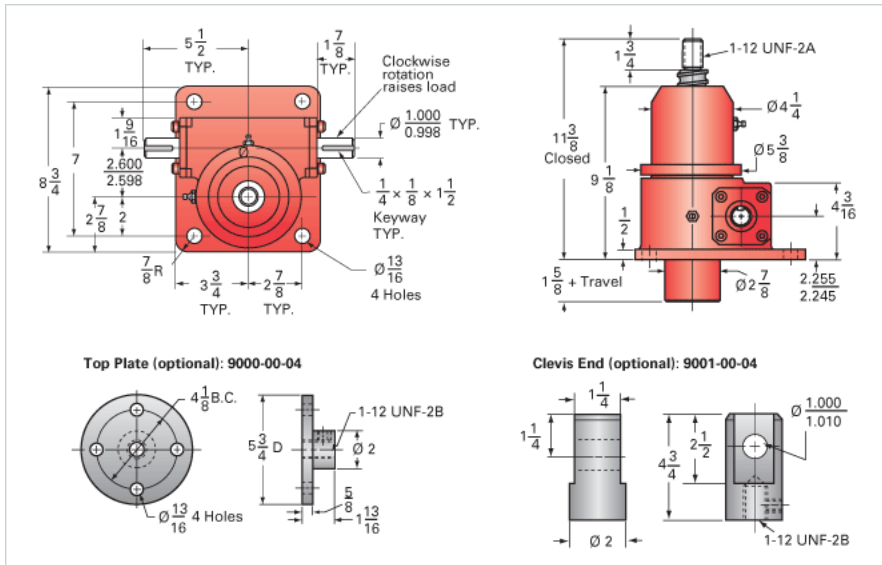

ActionJac 10-BSJ-U 8:1

Call 800-321-7800 or visit us online at www.nookindustries.com to configure and order your ActionJac 10-BSJ-U 8:1 today!

Details

Capacity [Ton]	10
Gear Ratio	8:1
Turns of Worm per Inch Travel	16.88
Torque to Raise 1 lb. [in-lb]	0.0151
Lifting Screw Diameter [in]	1.50
Screw Lead [in]	0.473
Root Diameter [in]	1.140
BackDrive Holding Torque [ft-lb]	13
Tare Drag Torque [in-lb]	20

Performance Specifications

Maximum Allowable Input [hp]	5.00
Maximum Input Torque [in-lb]	302
Maximum Worm Speed at Rated Load [rpm]	1043
Maximum Load at 1750 RPM [lb]	11925
Starting Torque	1.5 x Running Torque

Weight

Base 0 Travel [lb]	50
Per Inch of Travel [lb]	0.80
Grease [lb]	1.5