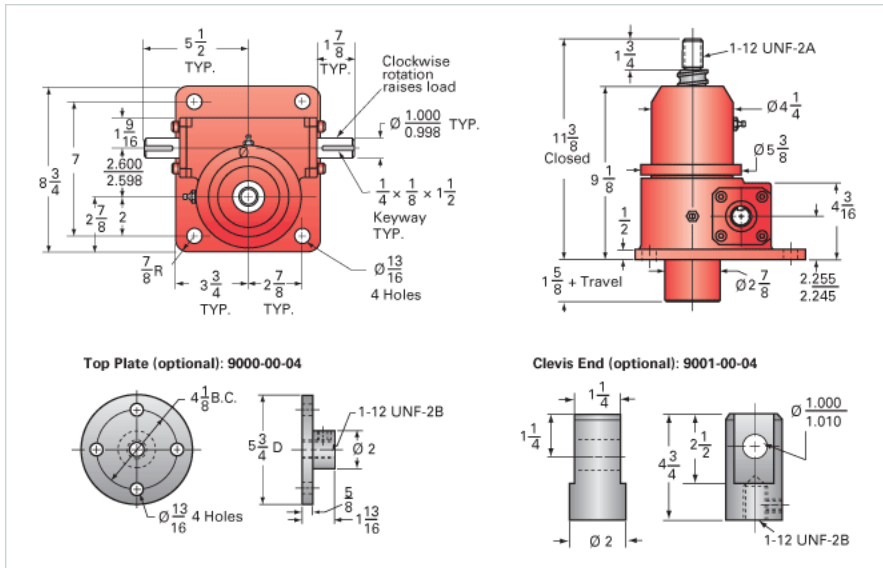

ActionJac 10-BSJ-U 8:1

Call 800-321-7800 or visit us online at www.nookindustries.com to configure and order your ActionJac 10-BSJ-U 8:1 today!

Details

Capacity [Ton]	10
Gear Ratio	8:1
Turns of Worm per Inch Travel	16.88
Torque to Raise 1 lb. [in-lb]	0.0151
Lifting Screw Diameter [in]	1.50
Screw Lead [in]	0.473
Root Diameter [in]	1.140
BackDrive Holding Torque [ft-lb]	13
Tare Drag Torque [in-lb]	20

Performance Specifications

Maximum Allowable Input [hp]	5.00
Maximum Input Torque [in-lb]	302
Maximum Worm Speed at Rated Load [rpm]	1043
Maximum Load at 1750 RPM [lb]	11925
Starting Torque	1.5 x Running Torque

Weight

Base 0 Travel [lb]	50
Per Inch of Travel [lb]	0.80
Grease [lb]	1.5