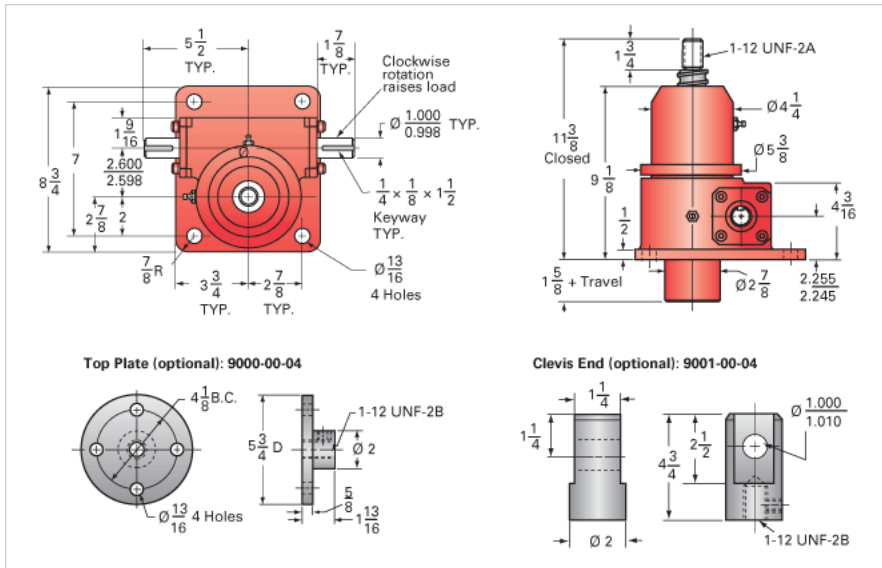

ActionJac 10-BSJ-U 8:1

Call 800-321-7800 or visit us online at www.nookindustries.com to configure and order your ActionJac 10-BSJ-U 8:1 today!

Details

Capacity [Ton]	10
Gear Ratio	8:1
Turns of Worm per Inch Travel	16.88
Torque to Raise 1 lb. [in-lb]	0.0151
Lifting Screw Diameter [in]	1.50
Screw Lead [in]	0.473
Root Diameter [in]	1.140
BackDrive Holding Torque [ft-lb]	13
Tare Drag Torque [in-lb]	20

Performance Specifications

Maximum Allowable Input [hp]	5.00
Maximum Input Torque [in-lb]	302
Maximum Worm Speed at Rated Load [rpm]	1043
Maximum Load at 1750 RPM [lb]	11925
Starting Torque	1.5 x Running Torque

Weight

Base 0 Travel [lb]	50
Per Inch of Travel [lb]	0.80
Grease [lb]	1.5