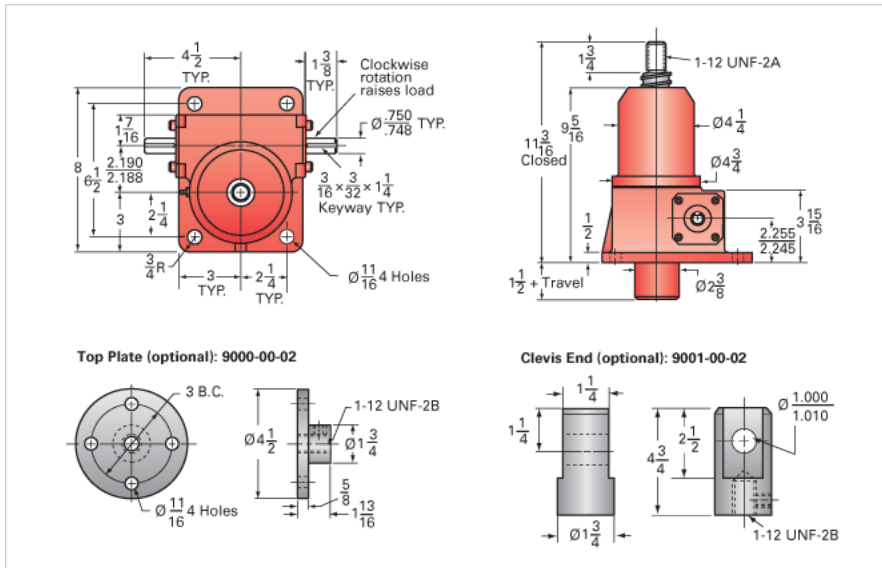

### Details

Capacity [Ton]	5
Gear Ratio	24:1
Turns of Worm per Inch Travel	50.66
Torque to Raise 1 lb. [in-lb]	0.0073
Lifting Screw Diameter [in]	1.50
Screw Lead [in]	0.473
Root Diameter [in]	1.140
BackDrive Holding Torque [ft-lb]	5
Tare Drag Torque [in-lb]	10

### Performance Specifications

Maximum Allowable Input [hp]	0.75
Maximum Input Torque [in-lb]	73
Maximum Worm Speed at Rated Load [rpm]	647
Maximum Load at 1750 RPM [lb]	3700
Starting Torque	1.5 x Running Torque