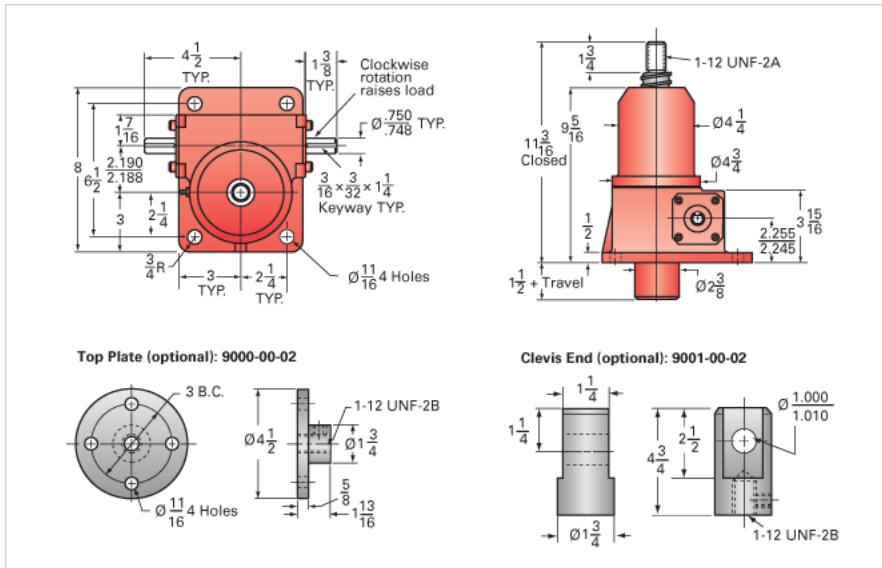

ActionJac 5-BSJ-U 24:1

Call 800-321-7800 or visit us online at www.nookindustries.com to configure and order your ActionJac 5-BSJ-U 24:1 today!

Details

Capacity [Ton]	5
Gear Ratio	24:1
Turns of Worm per Inch Travel	50.66
Torque to Raise 1 lb. [in-lb]	0.0073
Lifting Screw Diameter [in]	1.50
Screw Lead [in]	0.473
Root Diameter [in]	1.140
BackDrive Holding Torque [ft-lb]	5
Tare Drag Torque [in-lb]	10

Performance Specifications

Maximum Allowable Input [hp]	0.75
Maximum Input Torque [in-lb]	73
Maximum Worm Speed at Rated Load [rpm]	647
Maximum Load at 1750 RPM [lb]	3700
Starting Torque	1.5 x Running Torque

Weight

Base 0 Travel [lb]	35
Per Inch of Travel [lb]	0.60
Grease [lb]	1.0