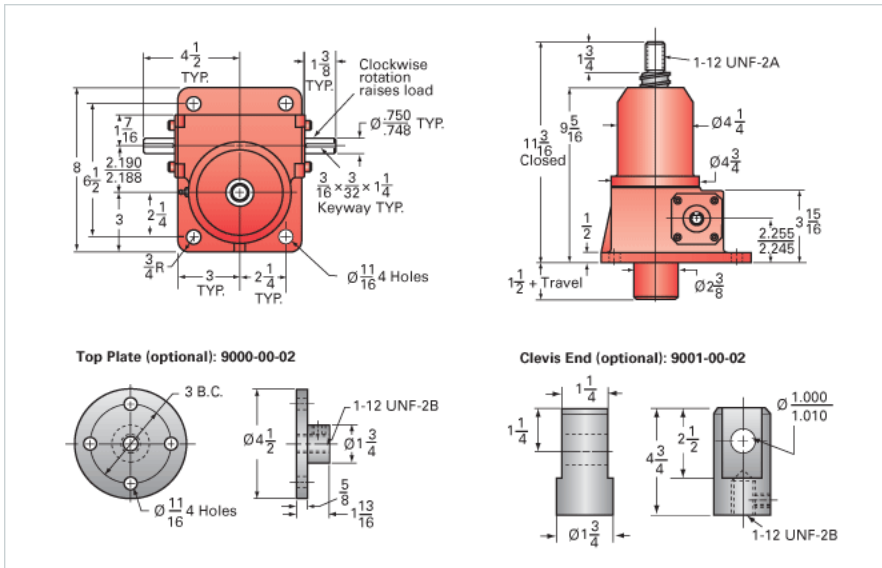

ActionJac 5-BSJ-U 24:1

Call 800-321-7800 or visit us online at www.nookindustries.com to configure and order your ActionJac 5-BSJ-U 24:1 today!

Details

Capacity [Ton]	5
Gear Ratio	24:1
Turns of Worm per Inch Travel	50.66
Torque to Raise 1 lb. [in-lb]	0.0073
Lifting Screw Diameter [in]	1.50
Screw Lead [in]	0.473
Root Diameter [in]	1.140
BackDrive Holding Torque [ft-lb]	5
Tare Drag Torque [in-lb]	10

Performance Specifications

Maximum Allowable Input [hp]	0.75
Maximum Input Torque [in-lb]	73
Maximum Worm Speed at Rated Load [rpm]	647
Maximum Load at 1750 RPM [lb]	3700
Starting Torque	1.5 x Running Torque

Weight

Base 0 Travel [lb]	35
Per Inch of Travel [lb]	0.60
Grease [lb]	1.0