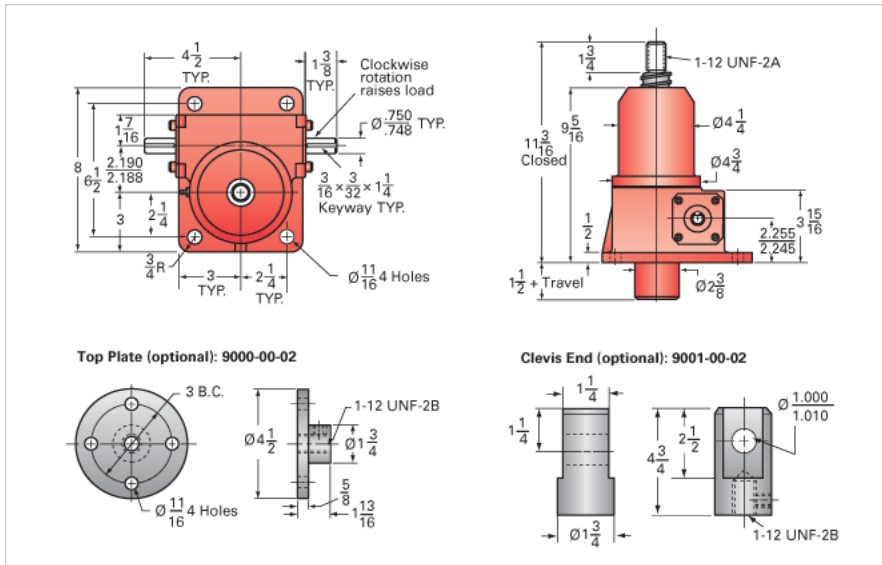

ActionJac 5-BSJ-U 6:1

Call 800-321-7800 or visit us online at www.nookindustries.com to configure and order your ActionJac 5-BSJ-U 6:1 today!

Details

Capacity [Ton]	5
Gear Ratio	6:1
Turns of Worm per Inch Travel	12.66
Torque to Raise 1 lb. [in-lb]	0.0183
Lifting Screw Diameter [in]	1.50
Screw Lead [in]	0.473
Root Diameter [in]	1.140
BackDrive Holding Torque [ft-lb]	14
Tare Drag Torque [in-lb]	10

Performance Specifications

Maximum Allowable Input [hp]	3.00
Maximum Input Torque [in-lb]	183
Maximum Worm Speed at Rated Load [rpm]	1033
Maximum Load at 1750 RPM [lb]	5904
Starting Torque	1.5 x Running Torque

Weight

Base 0 Travel [lb]	35
Per Inch of Travel [lb]	0.60
Grease [lb]	1.0