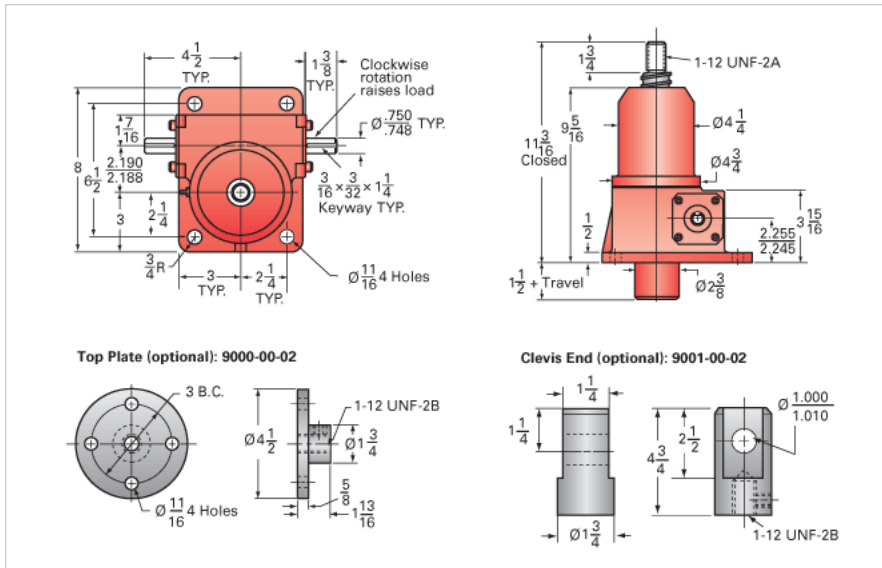

ActionJac 5-BSJ-U 6:1

Call 800-321-7800 or visit us online at www.nookindustries.com to configure and order your ActionJac 5-BSJ-U 6:1 today!

Details

Capacity [Ton]	5
Gear Ratio	6:1
Turns of Worm per Inch Travel	12.66
Torque to Raise 1 lb. [in-lb]	0.0183
Lifting Screw Diameter [in]	1.50
Screw Lead [in]	0.473
Root Diameter [in]	1.140
BackDrive Holding Torque [ft-lb]	14
Tare Drag Torque [in-lb]	10

Performance Specifications

Maximum Allowable Input [hp]	3.00
Maximum Input Torque [in-lb]	183
Maximum Worm Speed at Rated Load [rpm]	1033
Maximum Load at 1750 RPM [lb]	5904
Starting Torque	1.5 x Running Torque

Weight

Base 0 Travel [lb]	35
Per Inch of Travel [lb]	0.60
Grease [lb]	1.0