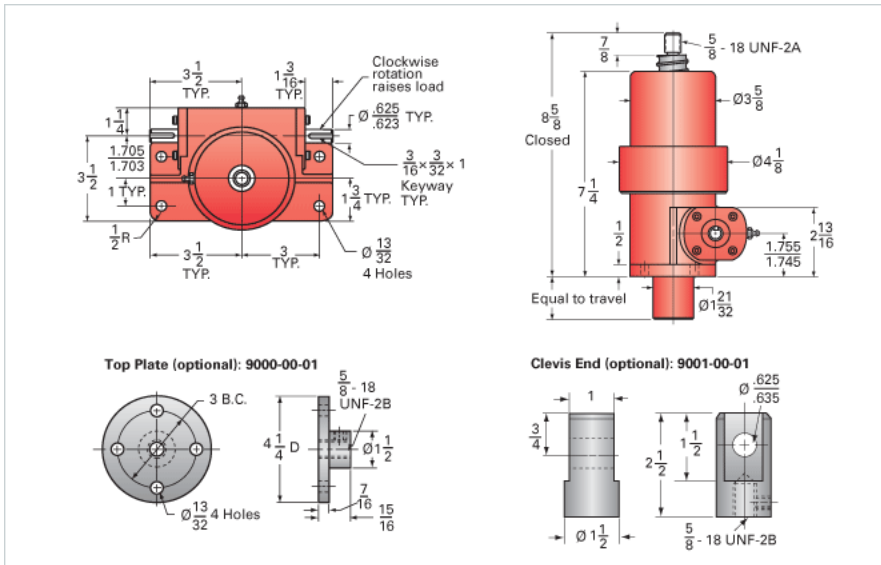

### Details

Capacity [Ton]	3
Gear Ratio	24:1
Turns of Worm per Inch Travel	58.1
Torque to Raise 1 lb. [in-lb]	0.0070
Lifting Screw Diameter [in]	1.17
Screw Lead [in]	0.413
Root Diameter [in]	0.870
BackDrive Holding Torque [ft-lb]	2
Tare Drag Torque [in-lb]	6

### Performance Specifications

Maximum Allowable Input [hp]	0.50
Maximum Input Torque [in-lb]	42
Maximum Worm Speed at Rated Load [rpm]	750
Maximum Load at 1750 RPM [lb]	2572
Starting Torque	1.5 x Running Torque

### Weight

Base 0 Travel [lb]	18.5
Per Inch of Travel [lb]	0.60
Grease [lb]	0.5