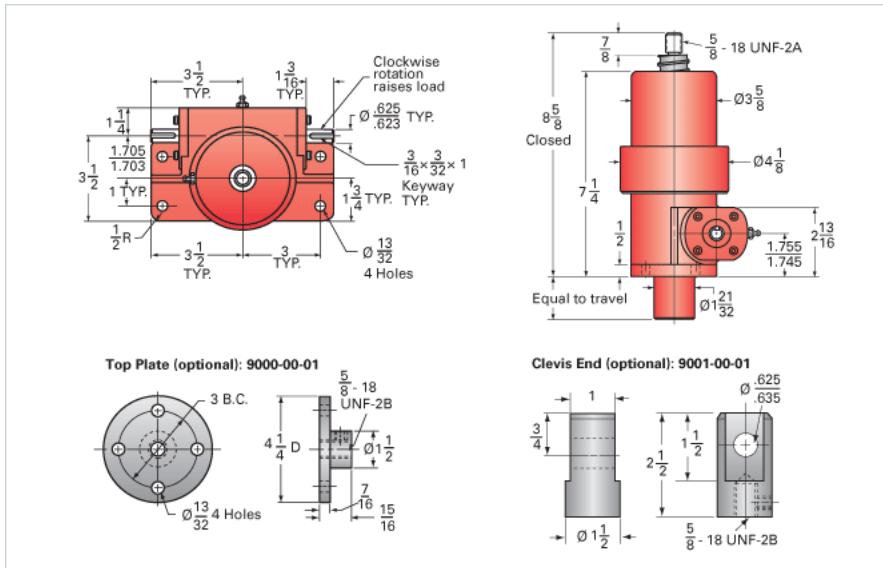

ActionJac 3-BSJ-U 24:1

Call 800-321-7800 or visit us online at www.nookindustries.com to configure and order your ActionJac 3-BSJ-U 24:1 today!

Details

Capacity [Ton]	3
Gear Ratio	24:1
Turns of Worm per Inch Travel	58.1
Torque to Raise 1 lb. [in-lb]	0.0070
Lifting Screw Diameter [in]	1.17
Screw Lead [in]	0.413
Root Diameter [in]	0.870
BackDrive Holding Torque [ft-lb]	2
Tare Drag Torque [in-lb]	6

Performance Specifications

Maximum Allowable Input [hp]	0.50
Maximum Input Torque [in-lb]	42
Maximum Worm Speed at Rated Load [rpm]	750
Maximum Load at 1750 RPM [lb]	2572
Starting Torque	1.5 x Running Torque

Weight

Base 0 Travel [lb]	18.5
Per Inch of Travel [lb]	0.60
Grease [lb]	0.5