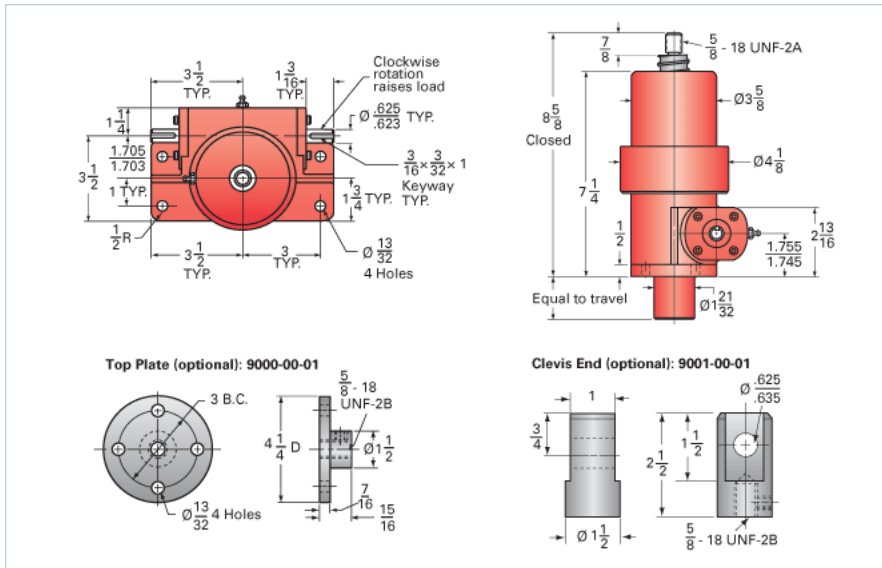

ActionJac 3-BSJ-U 24:1

Call 800-321-7800 or visit us online at www.nookindustries.com to configure and order your ActionJac 3-BSJ-U 24:1 today!

Details

Capacity [Ton]	3
Gear Ratio	24:1
Turns of Worm per Inch Travel	58.1
Torque to Raise 1 lb. [in-lb]	0.0070
Lifting Screw Diameter [in]	1.17
Screw Lead [in]	0.413
Root Diameter [in]	0.870
BackDrive Holding Torque [ft-lb]	2
Tare Drag Torque [in-lb]	6

Performance Specifications

Maximum Allowable Input [hp]	0.50
Maximum Input Torque [in-lb]	42
Maximum Worm Speed at Rated Load [rpm]	750
Maximum Load at 1750 RPM [lb]	2572
Starting Torque	1.5 x Running Torque

Weight

Base 0 Travel [lb]	18.5
Per Inch of Travel [lb]	0.60
Grease [lb]	0.5