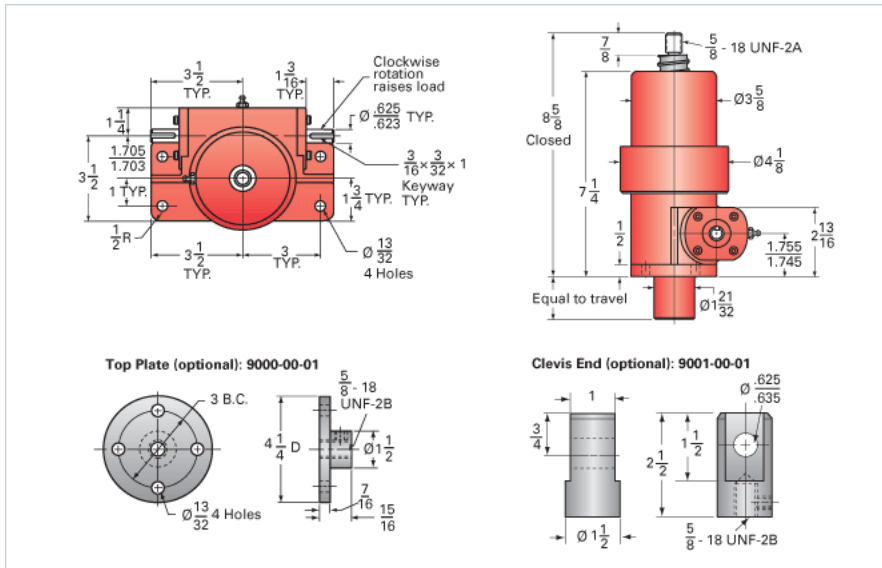

### Details

Capacity [Ton]	3
Gear Ratio	24:1
Turns of Worm per Inch Travel	58.1
Torque to Raise 1 lb. [in-lb]	0.0070
Lifting Screw Diameter [in]	1.17
Screw Lead [in]	0.413
Root Diameter [in]	0.870
BackDrive Holding Torque [ft-lb]	2
Tare Drag Torque [in-lb]	6

### Performance Specifications

Maximum Allowable Input [hp]	0.50
Maximum Input Torque [in-lb]	42
Maximum Worm Speed at Rated Load [rpm]	750
Maximum Load at 1750 RPM [lb]	2572
Starting Torque	1.5 x Running Torque

### Weight

Base 0 Travel [lb]	18.5
Per Inch of Travel [lb]	0.60
Grease [lb]	0.5