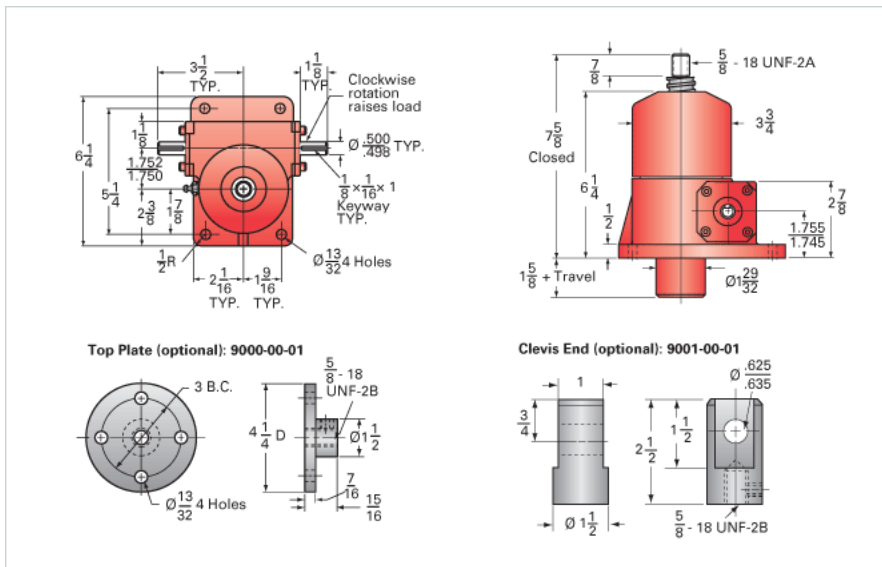

ActionJac 2.5HL-BSJ-U 24:1

Call 800-321-7800 or visit us online at www.nookindustries.com to configure and order your ActionJac 2.5HL-BSJ-U 24:1 today!

Details

Capacity [Ton]	2.5
Gear Ratio	24:1
Turns of Worm per Inch Travel	24
Torque to Raise 1 lb. [in-lb]	0.0170
Lifting Screw Diameter [in]	1.00
Screw Lead [in]	1.000
Root Diameter [in]	0.820
BackDrive Holding Torque [ft-lb]	5
Tare Drag Torque [in-lb]	5

Performance Specifications

Maximum Allowable Input [hp]	0.50
Maximum Input Torque [in-lb]	85
Maximum Worm Speed at Rated Load [rpm]	371
Maximum Load at 1750 RPM [lb]	1059
Starting Torque	1.5 x Running Torque

Weight

Base 0 Travel [lb]	17
Per Inch of Travel [lb]	0.60
Grease [lb]	0.5