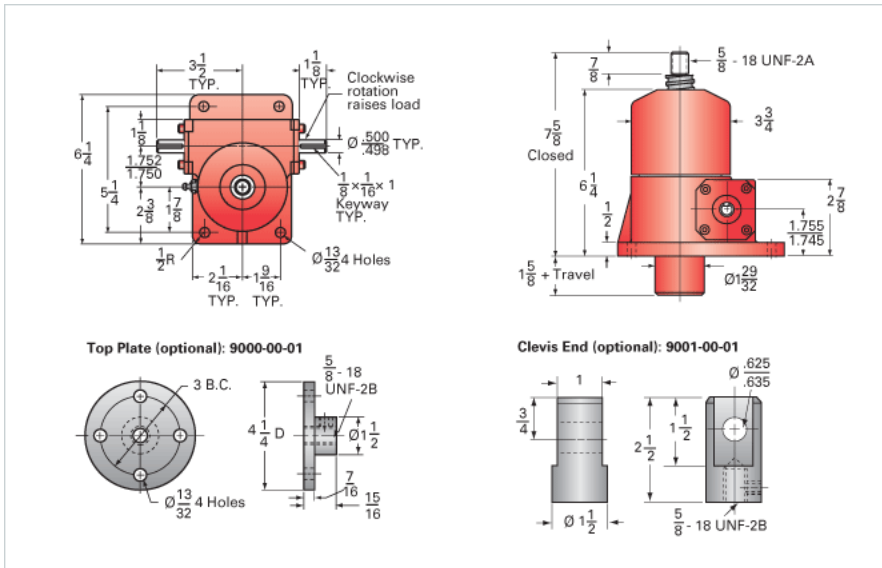

ActionJac 2.5HL-BSJ-U 24:1

Call 800-321-7800 or visit us online at [www.nookindustries.com](http://www.nookindustries.com) to configure and order your ActionJac 2.5HL-BSJ-U 24:1 today!

**Details**

Capacity [Ton]	2.5
Gear Ratio	24:1
Turns of Worm per Inch Travel	24
Torque to Raise 1 lb. [in-lb]	0.0170
Lifting Screw Diameter [in]	1.00
Screw Lead [in]	1.000
Root Diameter [in]	0.820
BackDrive Holding Torque [ft-lb]	5
Tare Drag Torque [in-lb]	5

**Performance Specifications**

Maximum Allowable Input [hp]	0.50
Maximum Input Torque [in-lb]	85
Maximum Worm Speed at Rated Load [rpm]	371
Maximum Load at 1750 RPM [lb]	1059
Starting Torque	1.5 x Running Torque

**Weight**

Base 0 Travel [lb]	17
Per Inch of Travel [lb]	0.60
Grease [lb]	0.5