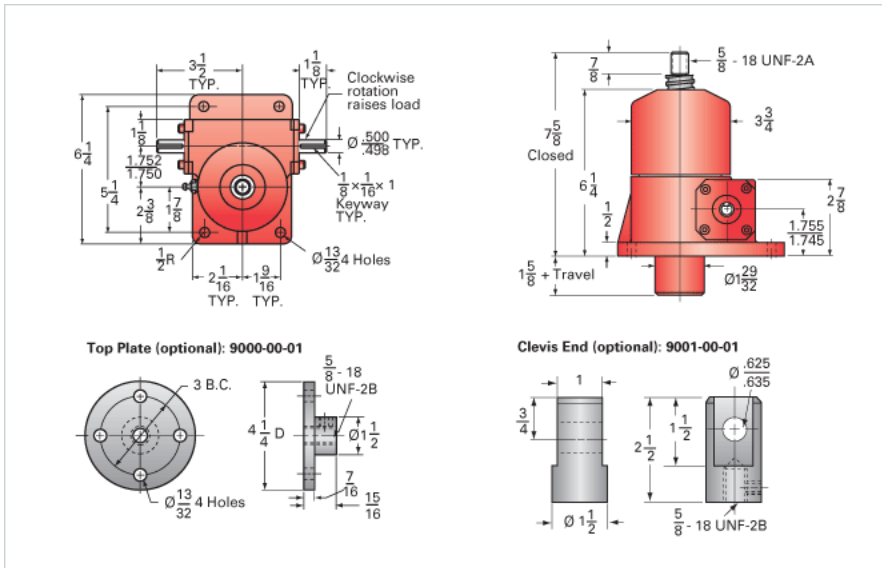

ActionJac 2.5HL-BSJ-U 24:1

Call 800-321-7800 or visit us online at www.nookindustries.com to configure and order your ActionJac 2.5HL-BSJ-U 24:1 today!

Details

Capacity [Ton]	2.5
Gear Ratio	24:1
Turns of Worm per Inch Travel	24
Torque to Raise 1 lb. [in-lb]	0.0170
Lifting Screw Diameter [in]	1.00
Screw Lead [in]	1.000
Root Diameter [in]	0.820
BackDrive Holding Torque [ft-lb]	5
Tare Drag Torque [in-lb]	5

Performance Specifications

Maximum Allowable Input [hp]	0.50
Maximum Input Torque [in-lb]	85
Maximum Worm Speed at Rated Load [rpm]	371
Maximum Load at 1750 RPM [lb]	1059
Starting Torque	1.5 x Running Torque

Weight

Base 0 Travel [lb]	17
Per Inch of Travel [lb]	0.60
Grease [lb]	0.5