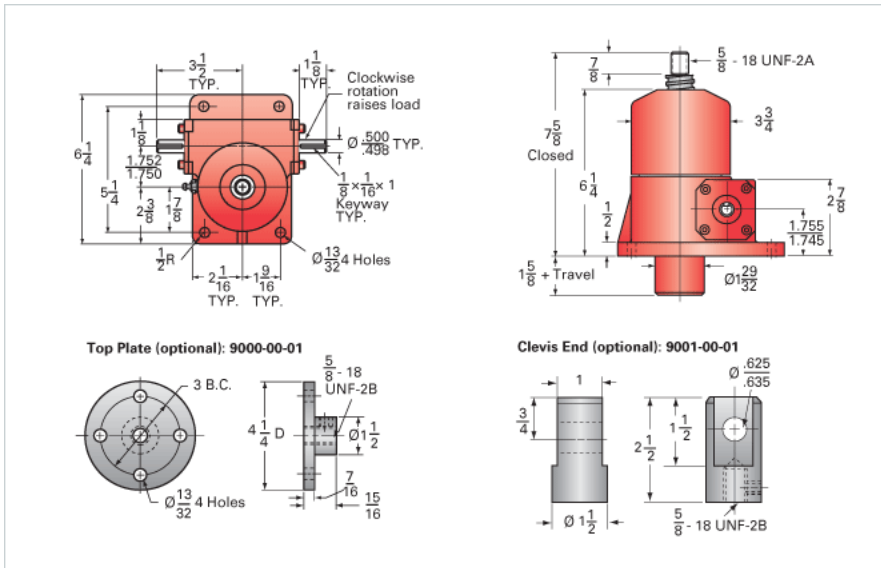

ActionJac 2.5HL-BSJ-U 24:1

Call 800-321-7800 or visit us online at www.nookindustries.com to configure and order your ActionJac 2.5HL-BSJ-U 24:1 today!

Details

Capacity [Ton]	2.5
Gear Ratio	24:1
Turns of Worm per Inch Travel	24
Torque to Raise 1 lb. [in-lb]	0.0170
Lifting Screw Diameter [in]	1.00
Screw Lead [in]	1.000
Root Diameter [in]	0.820
BackDrive Holding Torque [ft-lb]	5
Tare Drag Torque [in-lb]	5

Performance Specifications

Maximum Allowable Input [hp]	0.50
Maximum Input Torque [in-lb]	85
Maximum Worm Speed at Rated Load [rpm]	371
Maximum Load at 1750 RPM [lb]	1059
Starting Torque	1.5 x Running Torque

Weight

Base 0 Travel [lb]	17
Per Inch of Travel [lb]	0.60
Grease [lb]	0.5