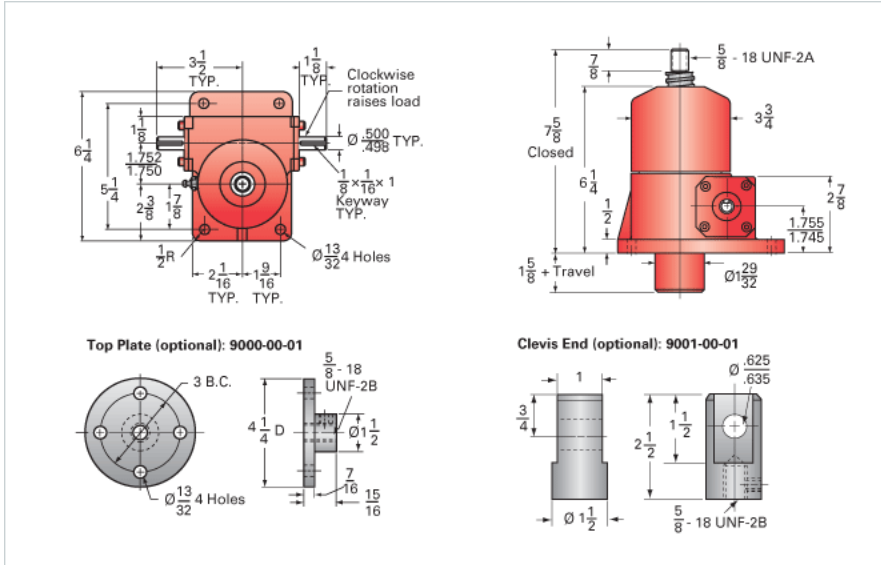

ActionJac 2.5HL-BSJ-U 12:1

Call 800-321-7800 or visit us online at www.nookindustries.com to configure and order your ActionJac 2.5HL-BSJ-U 12:1 today!

Details

Capacity [Ton]	2.5
Gear Ratio	12:1
Turns of Worm per Inch Travel	12
Torque to Raise 1 lb. [in-lb]	0.0244
Lifting Screw Diameter [in]	1.00
Screw Lead [in]	1.000
Root Diameter [in]	0.820
BackDrive Holding Torque [ft-lb]	6
Tare Drag Torque [in-lb]	5

Performance Specifications

Maximum Allowable Input [hp]	1.50
Maximum Input Torque [in-lb]	122
Maximum Worm Speed at Rated Load [rpm]	775
Maximum Load at 1750 RPM [lb]	2214
Starting Torque	1.5 x Running Torque

Weight

Base 0 Travel [lb]	17
Per Inch of Travel [lb]	0.60
Grease [lb]	0.5