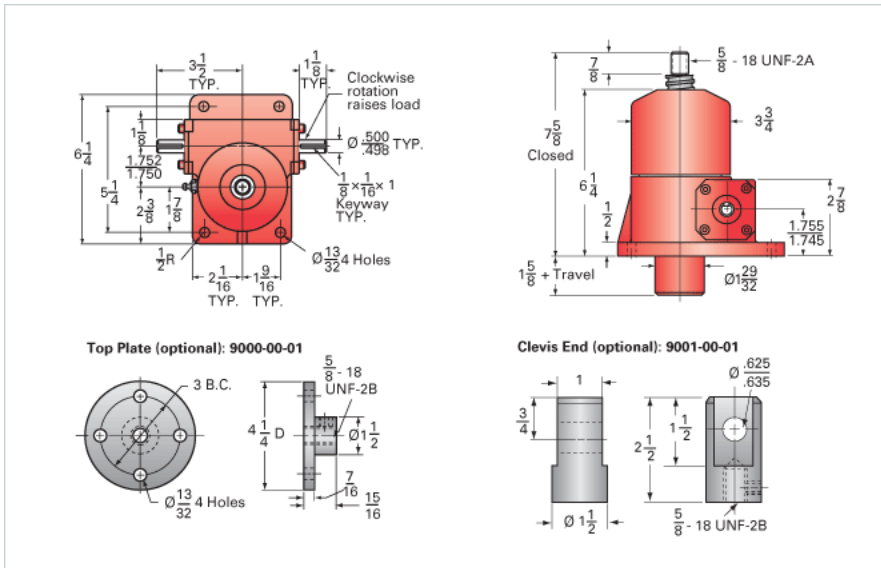

ActionJac 2.5HL-BSJ-U 12:1

Call 800-321-7800 or visit us online at www.nookindustries.com to configure and order your ActionJac 2.5HL-BSJ-U 12:1 today!

Details

Capacity [Ton]	2.5
Gear Ratio	12:1
Turns of Worm per Inch Travel	12
Torque to Raise 1 lb. [in-lb]	0.0244
Lifting Screw Diameter [in]	1.00
Screw Lead [in]	1.000
Root Diameter [in]	0.820
BackDrive Holding Torque [ft-lb]	6
Tare Drag Torque [in-lb]	5

Performance Specifications

Maximum Allowable Input [hp]	1.50
Maximum Input Torque [in-lb]	122
Maximum Worm Speed at Rated Load [rpm]	775
Maximum Load at 1750 RPM [lb]	2214
Starting Torque	1.5 x Running Torque

Weight

Base 0 Travel [lb]	17
Per Inch of Travel [lb]	0.60
Grease [lb]	0.5