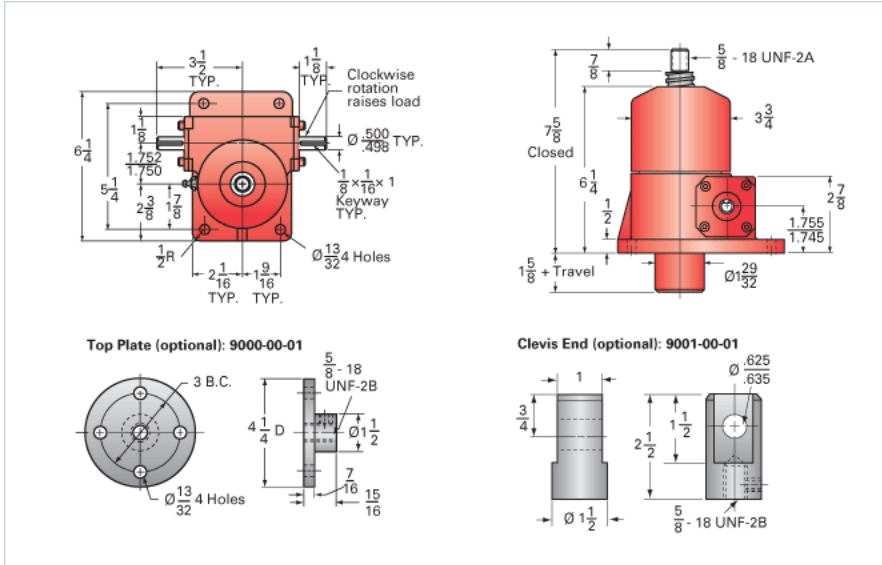

ActionJac 2.5HL-BSJ-U 12:1

Call 800-321-7800 or visit us online at www.nookindustries.com to configure and order your ActionJac 2.5HL-BSJ-U 12:1 today!

Details

Capacity [Ton]	2.5
Gear Ratio	12:1
Turns of Worm per Inch Travel	12
Torque to Raise 1 lb. [in-lb]	0.0244
Lifting Screw Diameter [in]	1.00
Screw Lead [in]	1.000
Root Diameter [in]	0.820
BackDrive Holding Torque [ft-lb]	6
Tare Drag Torque [in-lb]	5

Performance Specifications

Maximum Allowable Input [hp]	1.50
Maximum Input Torque [in-lb]	122
Maximum Worm Speed at Rated Load [rpm]	775
Maximum Load at 1750 RPM [lb]	2214
Starting Torque	1.5 x Running Torque

Weight

Base 0 Travel [lb]	17
Per Inch of Travel [lb]	0.60
Grease [lb]	0.5