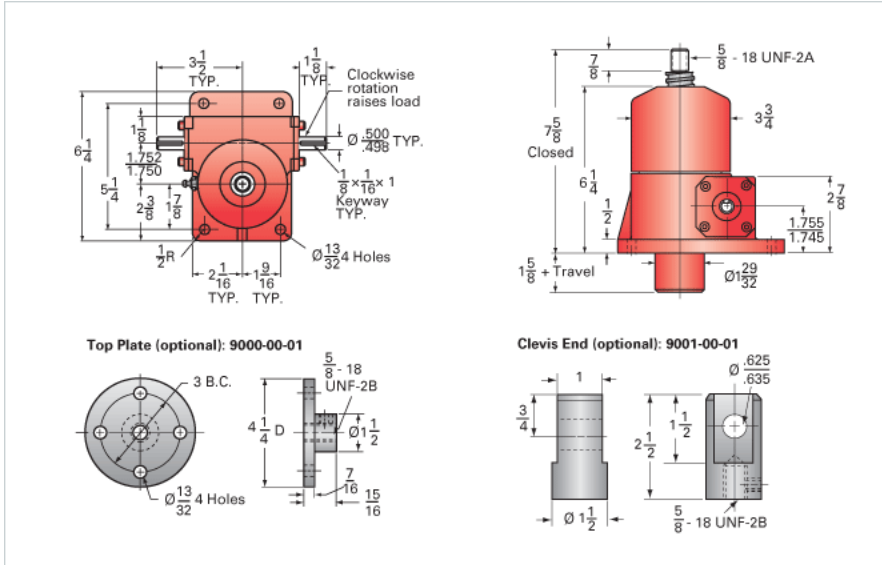

### Details

Capacity [Ton]	2.5
Gear Ratio	6:1
Turns of Worm per Inch Travel	6
Torque to Raise 1 lb. [in-lb]	0.0404
Lifting Screw Diameter [in]	1.00
Screw Lead [in]	1.000
Root Diameter [in]	0.820
BackDrive Holding Torque [ft-lb]	14
Tare Drag Torque [in-lb]	5

### Performance Specifications

Maximum Allowable Input [hp]	2.00
Maximum Input Torque [in-lb]	202
Maximum Worm Speed at Rated Load [rpm]	624
Maximum Load at 1750 RPM [lb]	1783
Starting Torque	1.5 x Running Torque