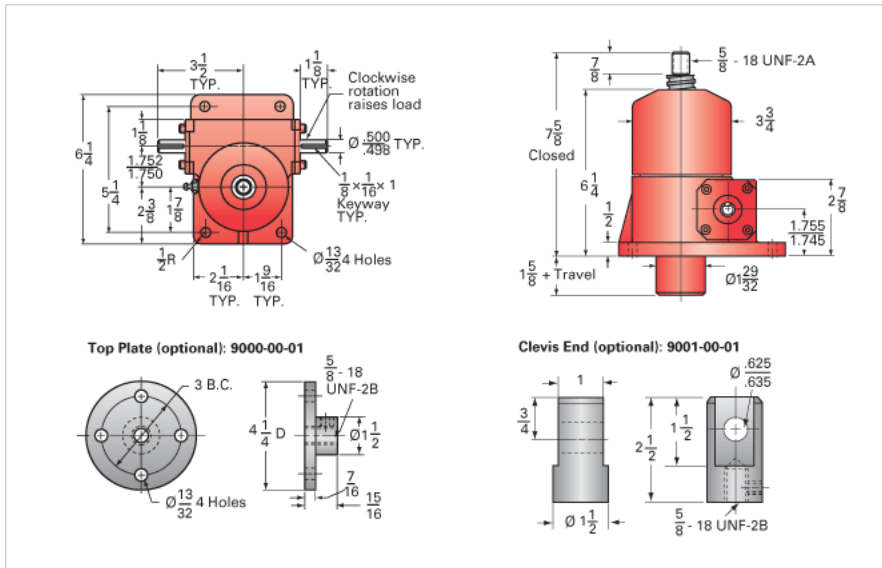

### Details

Capacity [Ton]	2.5
Gear Ratio	6:1
Turns of Worm per Inch Travel	6
Torque to Raise 1 lb. [in-lb]	0.0404
Lifting Screw Diameter [in]	1.00
Screw Lead [in]	1.000
Root Diameter [in]	0.820
BackDrive Holding Torque [ft-lb]	14
Tare Drag Torque [in-lb]	5

### Performance Specifications

Maximum Allowable Input [hp]	2.00
Maximum Input Torque [in-lb]	202
Maximum Worm Speed at Rated Load [rpm]	624
Maximum Load at 1750 RPM [lb]	1783
Starting Torque	1.5 x Running Torque

### Weight

Base 0 Travel [lb]	17
Per Inch of Travel [lb]	0.60
Grease [lb]	0.5