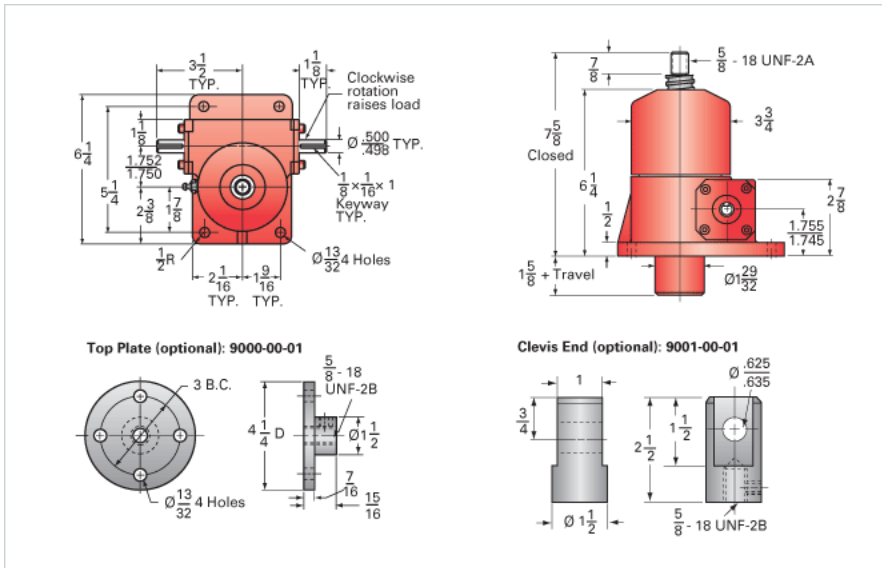

ActionJac 2.5HL-BSJ-U 6:1

Call 800-321-7800 or visit us online at www.nookindustries.com to configure and order your ActionJac 2.5HL-BSJ-U 6:1 today!

Details

Capacity [Ton]	2.5
Gear Ratio	6:1
Turns of Worm per Inch Travel	6
Torque to Raise 1 lb. [in-lb]	0.0404
Lifting Screw Diameter [in]	1.00
Screw Lead [in]	1.000
Root Diameter [in]	0.820
BackDrive Holding Torque [ft-lb]	14
Tare Drag Torque [in-lb]	5

Performance Specifications

Maximum Allowable Input [hp]	2.00
Maximum Input Torque [in-lb]	202
Maximum Worm Speed at Rated Load [rpm]	624
Maximum Load at 1750 RPM [lb]	1783
Starting Torque	1.5 x Running Torque

Weight

Base 0 Travel [lb]	17
Per Inch of Travel [lb]	0.60
Grease [lb]	0.5