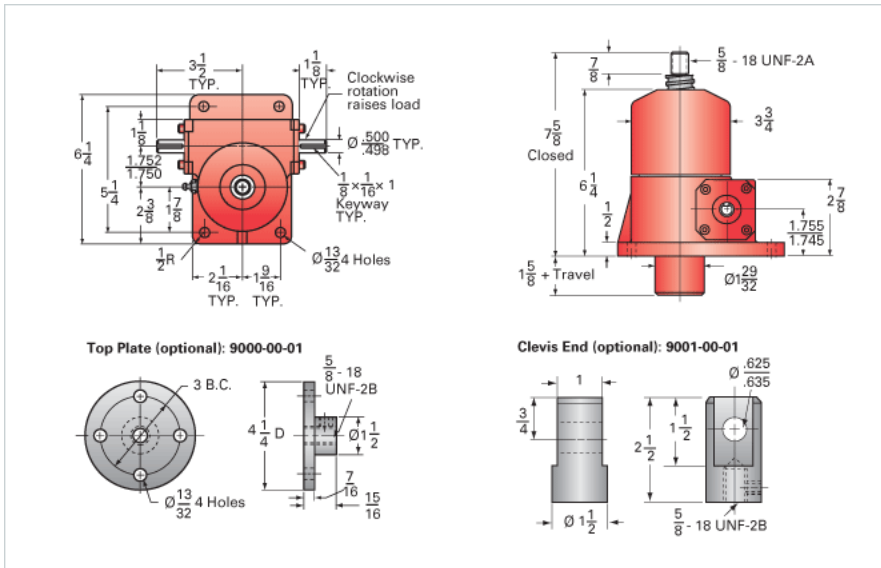

### Details

Capacity [Ton]	2.5
Gear Ratio	6:1
Turns of Worm per Inch Travel	6
Torque to Raise 1 lb. [in-lb]	0.0404
Lifting Screw Diameter [in]	1.00
Screw Lead [in]	1.000
Root Diameter [in]	0.820
BackDrive Holding Torque [ft-lb]	14
Tare Drag Torque [in-lb]	5

### Performance Specifications

Maximum Allowable Input [hp]	2.00
Maximum Input Torque [in-lb]	202
Maximum Worm Speed at Rated Load [rpm]	624
Maximum Load at 1750 RPM [lb]	1783
Starting Torque	1.5 x Running Torque

### Weight

Base 0 Travel [lb]	17
Per Inch of Travel [lb]	0.60
Grease [lb]	0.5