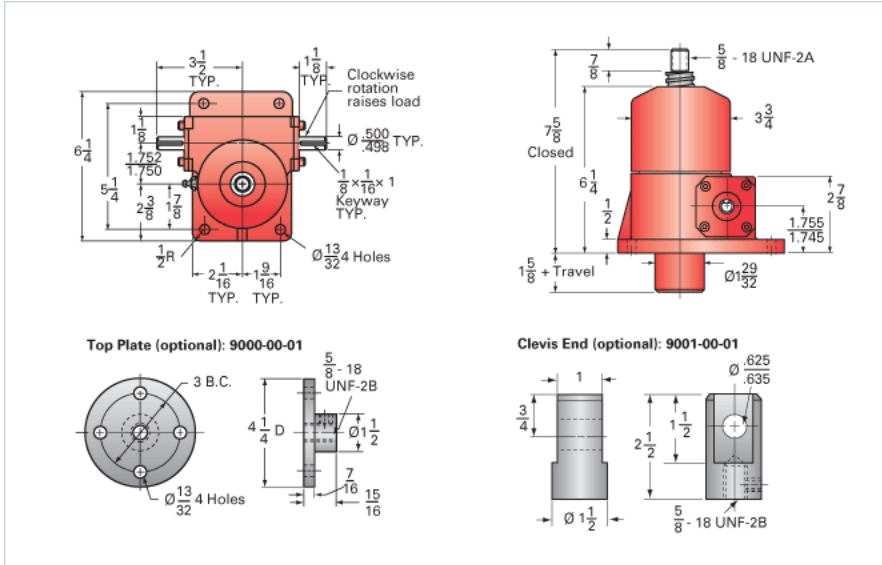

ActionJac 2.5HL-BSJ-U 6:1

Call 800-321-7800 or visit us online at www.nookindustries.com to configure and order your ActionJac 2.5HL-BSJ-U 6:1 today!

Details

Capacity [Ton]	2.5
Gear Ratio	6:1
Turns of Worm per Inch Travel	6
Torque to Raise 1 lb. [in-lb]	0.0404
Lifting Screw Diameter [in]	1.00
Screw Lead [in]	1.000
Root Diameter [in]	0.820
BackDrive Holding Torque [ft-lb]	14
Tare Drag Torque [in-lb]	5

Performance Specifications

Maximum Allowable Input [hp]	2.00
Maximum Input Torque [in-lb]	202
Maximum Worm Speed at Rated Load [rpm]	624
Maximum Load at 1750 RPM [lb]	1783
Starting Torque	1.5 x Running Torque

Weight

Base 0 Travel [lb]	17
Per Inch of Travel [lb]	0.60
Grease [lb]	0.5