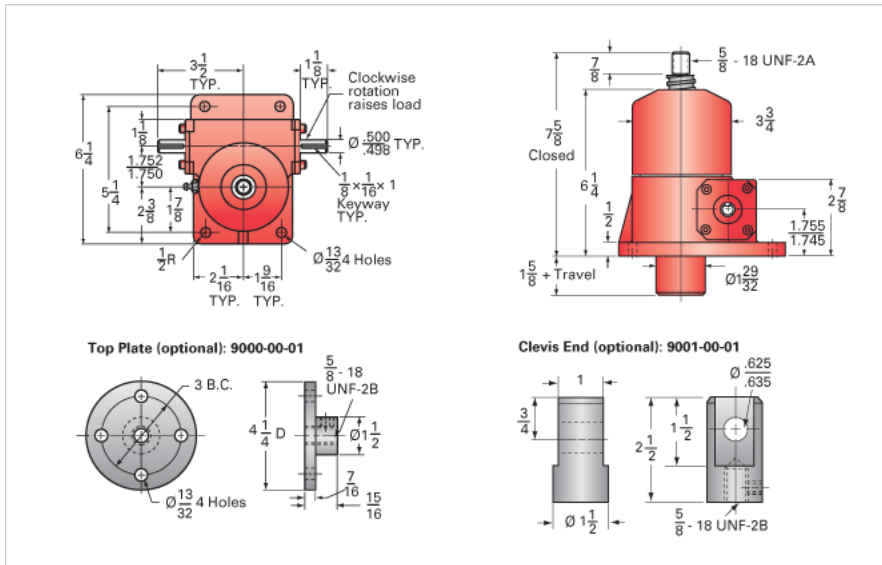

ActionJac 2.5-BSJ-U 24:1

Call 800-321-7800 or visit us online at www.nookindustries.com to configure and order your ActionJac 2.5-BSJ-U 24:1 today!

Details

Capacity [Ton]	2.5
Gear Ratio	24:1
Turns of Worm per Inch Travel	96
Torque to Raise 1 lb. [in-lb]	0.0042
Lifting Screw Diameter [in]	1.00
Screw Lead [in]	0.250
Root Diameter [in]	0.820
BackDrive Holding Torque [ft-lb]	1.5
Tare Drag Torque [in-lb]	5

Performance Specifications

Maximum Allowable Input [hp]	0.50
Maximum Input Torque [in-lb]	21
Maximum Worm Speed at Rated Load [rpm]	1800
Maximum Load at 1750 RPM [lb]	4287
Starting Torque	1.5 x Running Torque

Weight

Base 0 Travel [lb]	17
Per Inch of Travel [lb]	0.60
Grease [lb]	0.5