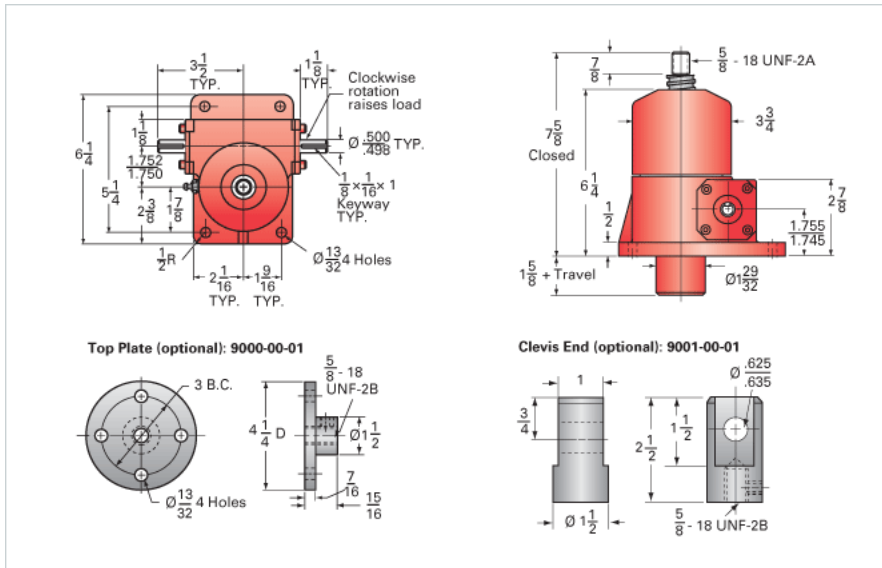

ActionJac 2.5-BSJ-U 24:1

Call 800-321-7800 or visit us online at www.nookindustries.com to configure and order your ActionJac 2.5-BSJ-U 24:1 today!

Details

Capacity [Ton]	2.5
Gear Ratio	24:1
Turns of Worm per Inch Travel	96
Torque to Raise 1 lb. [in-lb]	0.0042
Lifting Screw Diameter [in]	1.00
Screw Lead [in]	0.250
Root Diameter [in]	0.820
BackDrive Holding Torque [ft-lb]	1.5
Tare Drag Torque [in-lb]	5

Performance Specifications

Maximum Allowable Input [hp]	0.50
Maximum Input Torque [in-lb]	21
Maximum Worm Speed at Rated Load [rpm]	1800
Maximum Load at 1750 RPM [lb]	4287
Starting Torque	1.5 x Running Torque

Weight

Base 0 Travel [lb]	17
Per Inch of Travel [lb]	0.60
Grease [lb]	0.5