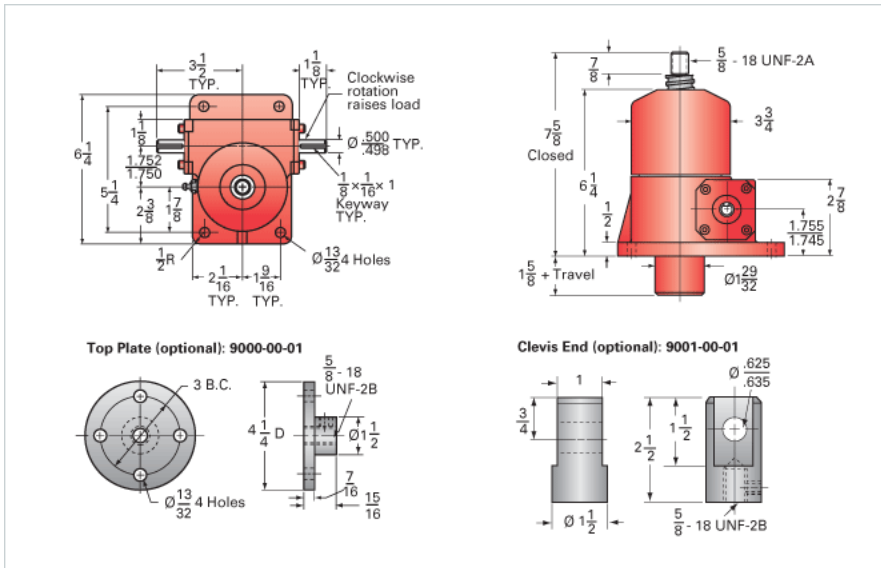

### Details

Capacity [Ton]	2.5
Gear Ratio	12:1
Turns of Worm per Inch Travel	48
Torque to Raise 1 lb. [in-lb]	0.0061
Lifting Screw Diameter [in]	1.00
Screw Lead [in]	0.250
Root Diameter [in]	0.820
BackDrive Holding Torque [ft-lb]	2
Tare Drag Torque [in-lb]	5

### Performance Specifications

Maximum Allowable Input [hp]	1.50
Maximum Input Torque [in-lb]	53
Maximum Worm Speed at Rated Load [rpm]	1800
Maximum Load at 1750 RPM [lb]	5000
Starting Torque	1.5 x Running Torque

### Weight

Base 0 Travel [lb]	17
Per Inch of Travel [lb]	0.60
Grease [lb]	0.5