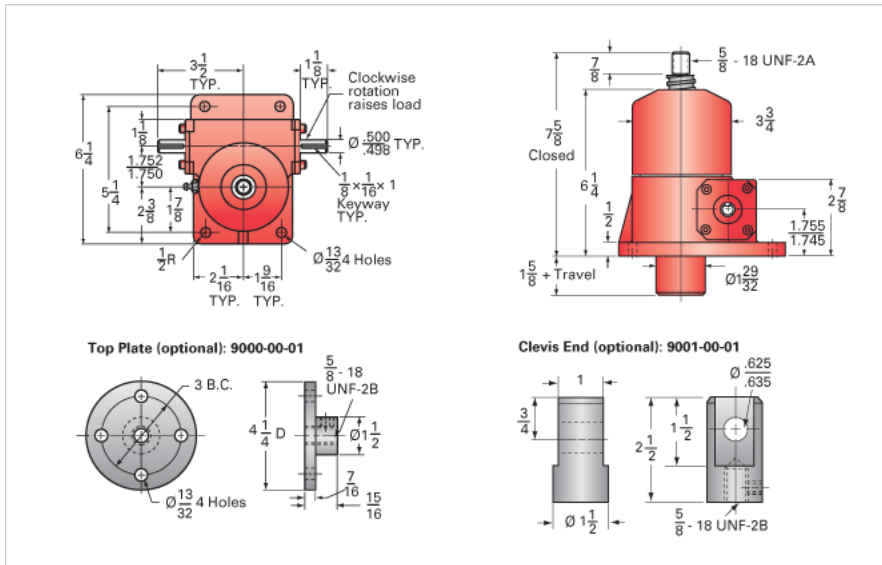

ActionJac 2.5-BSJ-U 12:1

Call 800-321-7800 or visit us online at www.nookindustries.com to configure and order your ActionJac 2.5-BSJ-U 12:1 today!

Details

Capacity [Ton]	2.5
Gear Ratio	12:1
Turns of Worm per Inch Travel	48
Torque to Raise 1 lb. [in-lb]	0.0061
Lifting Screw Diameter [in]	1.00
Screw Lead [in]	0.250
Root Diameter [in]	0.820
BackDrive Holding Torque [ft-lb]	2
Tare Drag Torque [in-lb]	5

Performance Specifications

Maximum Allowable Input [hp]	1.50
Maximum Input Torque [in-lb]	53
Maximum Worm Speed at Rated Load [rpm]	1800
Maximum Load at 1750 RPM [lb]	5000
Starting Torque	1.5 x Running Torque

Weight

Base 0 Travel [lb]	17
Per Inch of Travel [lb]	0.60
Grease [lb]	0.5