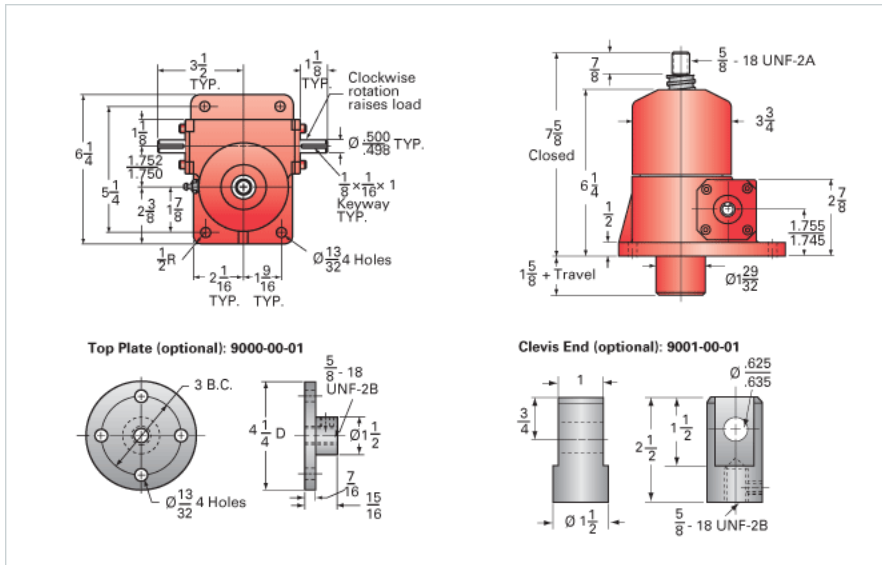

ActionJac 2.5-BSJ-U 6:1

Call 800-321-7800 or visit us online at www.nookindustries.com to configure and order your ActionJac 2.5-BSJ-U 6:1 today!

Details

Capacity [Ton]	2.5
Gear Ratio	6:1
Turns of Worm per Inch Travel	24
Torque to Raise 1 lb. [in-lb]	0.0102
Lifting Screw Diameter [in]	1.00
Screw Lead [in]	0.250
Root Diameter [in]	0.820
BackDrive Holding Torque [ft-lb]	4
Tare Drag Torque [in-lb]	5

Performance Specifications

Maximum Allowable Input [hp]	2.00
Maximum Input Torque [in-lb]	51
Maximum Worm Speed at Rated Load [rpm]	1800
Maximum Load at 1750 RPM [lb]	5000
Starting Torque	1.5 x Running Torque

Weight

Base 0 Travel [lb]	17
Per Inch of Travel [lb]	0.60
Grease [lb]	0.5