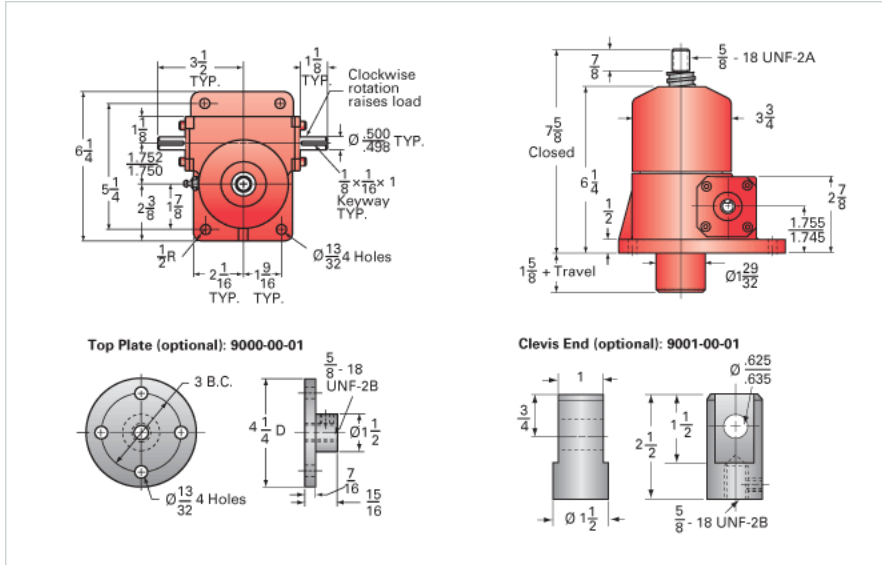

### Details

Capacity [Ton]	2.5
Gear Ratio	6:1
Turns of Worm per Inch Travel	24
Torque to Raise 1 lb. [in-lb]	0.0102
Lifting Screw Diameter [in]	1.00
Screw Lead [in]	0.250
Root Diameter [in]	0.820
BackDrive Holding Torque [ft-lb]	4
Tare Drag Torque [in-lb]	5

### Performance Specifications

Maximum Allowable Input [hp]	2.00
Maximum Input Torque [in-lb]	51
Maximum Worm Speed at Rated Load [rpm]	1800
Maximum Load at 1750 RPM [lb]	5000
Starting Torque	1.5 x Running Torque