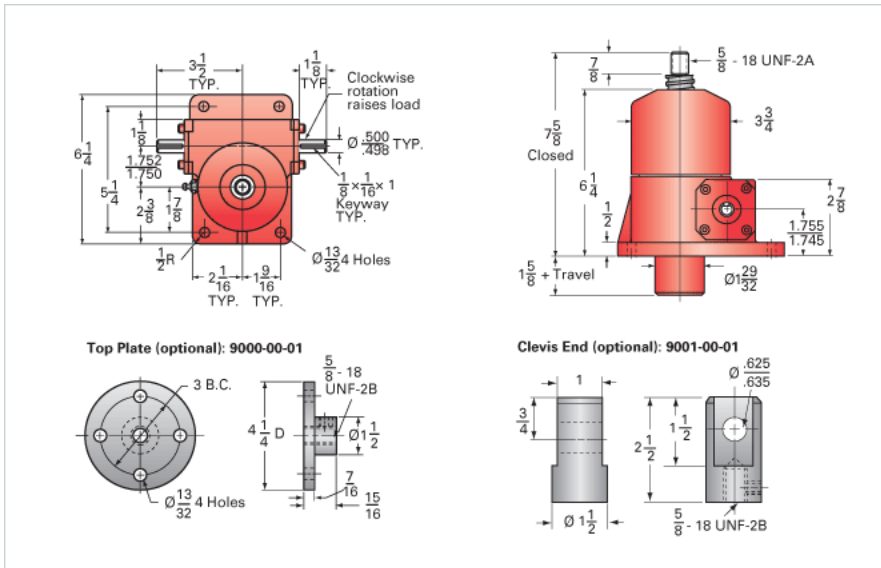

ActionJac 2.5-BSJ-U 6:1

Call 800-321-7800 or visit us online at www.nookindustries.com to configure and order your ActionJac 2.5-BSJ-U 6:1 today!

Details

Capacity [Ton]	2.5
Gear Ratio	6:1
Turns of Worm per Inch Travel	24
Torque to Raise 1 lb. [in-lb]	0.0102
Lifting Screw Diameter [in]	1.00
Screw Lead [in]	0.250
Root Diameter [in]	0.820
BackDrive Holding Torque [ft-lb]	4
Tare Drag Torque [in-lb]	5

Performance Specifications

Maximum Allowable Input [hp]	2.00
Maximum Input Torque [in-lb]	51
Maximum Worm Speed at Rated Load [rpm]	1800
Maximum Load at 1750 RPM [lb]	5000
Starting Torque	1.5 x Running Torque

Weight

Base 0 Travel [lb]	17
Per Inch of Travel [lb]	0.60
Grease [lb]	0.5