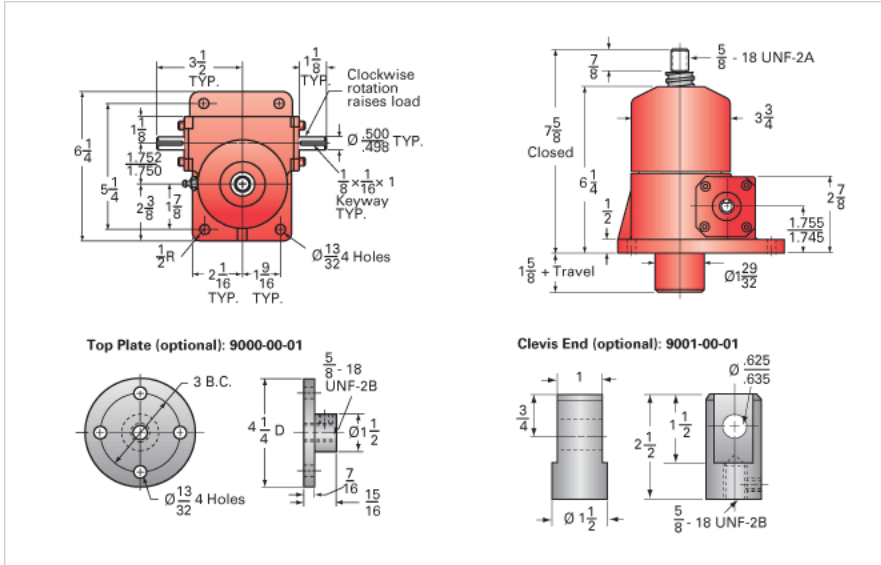

ActionJac 2.5-BSJ-U 6:1

Call 800-321-7800 or visit us online at www.nookindustries.com to configure and order your ActionJac 2.5-BSJ-U 6:1 today!

Details

Capacity [Ton]	2.5
Gear Ratio	6:1
Turns of Worm per Inch Travel	24
Torque to Raise 1 lb. [in-lb]	0.0102
Lifting Screw Diameter [in]	1.00
Screw Lead [in]	0.250
Root Diameter [in]	0.820
BackDrive Holding Torque [ft-lb]	4
Tare Drag Torque [in-lb]	5

Performance Specifications

Maximum Allowable Input [hp]	2.00
Maximum Input Torque [in-lb]	51
Maximum Worm Speed at Rated Load [rpm]	1800
Maximum Load at 1750 RPM [lb]	5000
Starting Torque	1.5 x Running Torque

Weight

Base 0 Travel [lb]	17
Per Inch of Travel [lb]	0.60
Grease [lb]	0.5