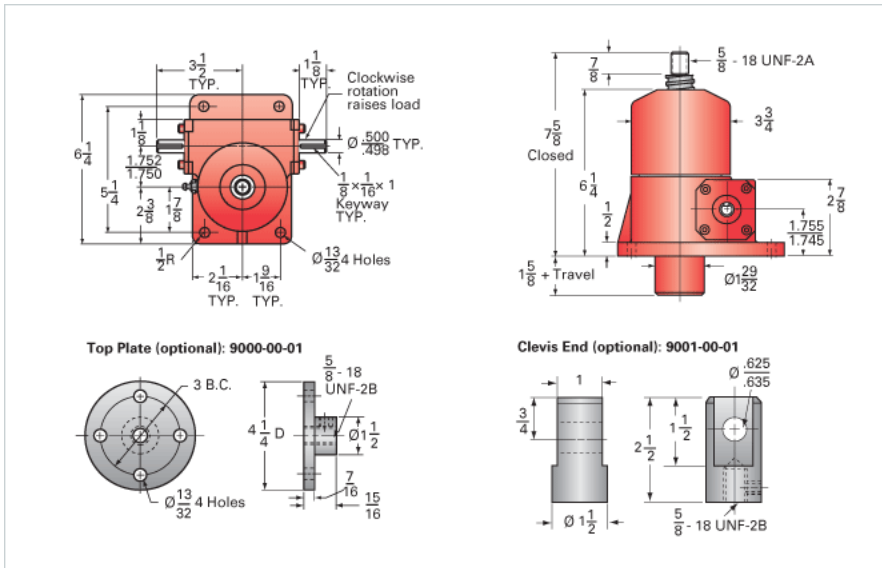

ActionJac 2.5-BSJ-U 6:1

Call 800-321-7800 or visit us online at www.nookindustries.com to configure and order your ActionJac 2.5-BSJ-U 6:1 today!

Details

Capacity [Ton]	2.5
Gear Ratio	6:1
Turns of Worm per Inch Travel	24
Torque to Raise 1 lb. [in-lb]	0.0102
Lifting Screw Diameter [in]	1.00
Screw Lead [in]	0.250
Root Diameter [in]	0.820
BackDrive Holding Torque [ft-lb]	4
Tare Drag Torque [in-lb]	5

Performance Specifications

Maximum Allowable Input [hp]	2.00
Maximum Input Torque [in-lb]	51
Maximum Worm Speed at Rated Load [rpm]	1800
Maximum Load at 1750 RPM [lb]	5000
Starting Torque	1.5 x Running Torque

Weight

Base 0 Travel [lb]	17
Per Inch of Travel [lb]	0.60
Grease [lb]	0.5