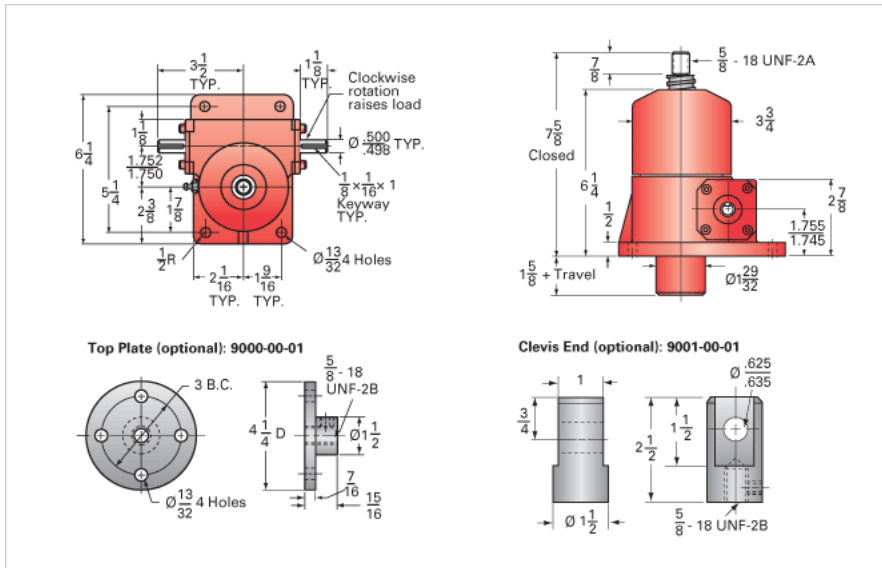

ActionJac 2.5-BSJ-U 6:1

Call 800-321-7800 or visit us online at www.nookindustries.com to configure and order your ActionJac 2.5-BSJ-U 6:1 today!

Details

Capacity [Ton]	2.5
Gear Ratio	6:1
Turns of Worm per Inch Travel	24
Torque to Raise 1 lb. [in-lb]	0.0102
Lifting Screw Diameter [in]	1.00
Screw Lead [in]	0.250
Root Diameter [in]	0.820
BackDrive Holding Torque [ft-lb]	4
Tare Drag Torque [in-lb]	5

Performance Specifications

Maximum Allowable Input [hp]	2.00
Maximum Input Torque [in-lb]	51
Maximum Worm Speed at Rated Load [rpm]	1800
Maximum Load at 1750 RPM [lb]	5000
Starting Torque	1.5 x Running Torque

Weight

Base 0 Travel [lb]	17
Per Inch of Travel [lb]	0.60
Grease [lb]	0.5