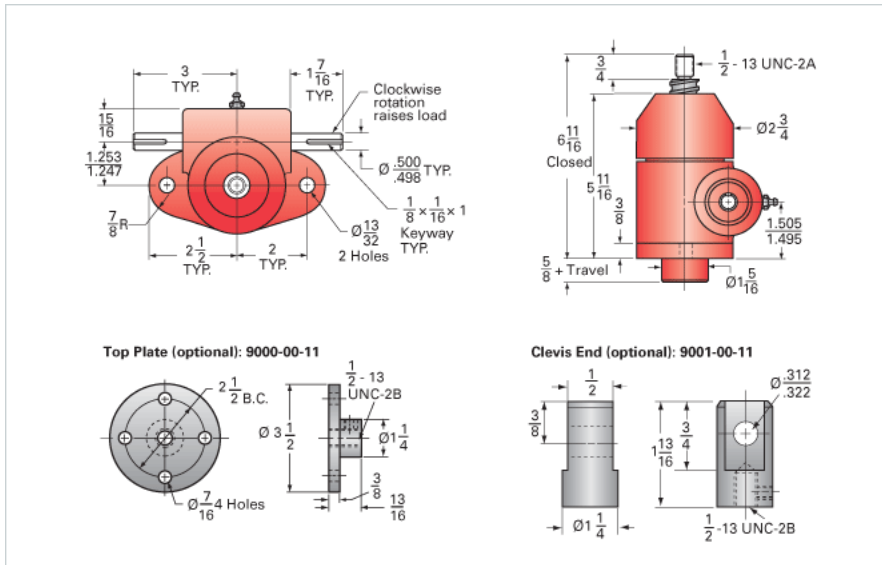

### Details

Capacity [Ton]	1
Gear Ratio	20:1
Turns of Worm per Inch Travel	40
Torque to Raise 1 lb. [in-lb]	0.0114
Lifting Screw Diameter [in]	0.75
Screw Lead [in]	0.500
Root Diameter [in]	0.602
BackDrive Holding Torque [ft-lb]	1.5
Tare Drag Torque [in-lb]	3

### Performance Specifications

Maximum Allowable Input [hp]	0.25
Maximum Input Torque [in-lb]	9
Maximum Worm Speed at Rated Load [rpm]	691
Maximum Load at 1750 RPM [lb]	790
Starting Torque	1.5 x Running Torque

### Weight

Base 0 Travel [lb]	8
Per Inch of Travel [lb]	0.04
Grease [lb]	0.5