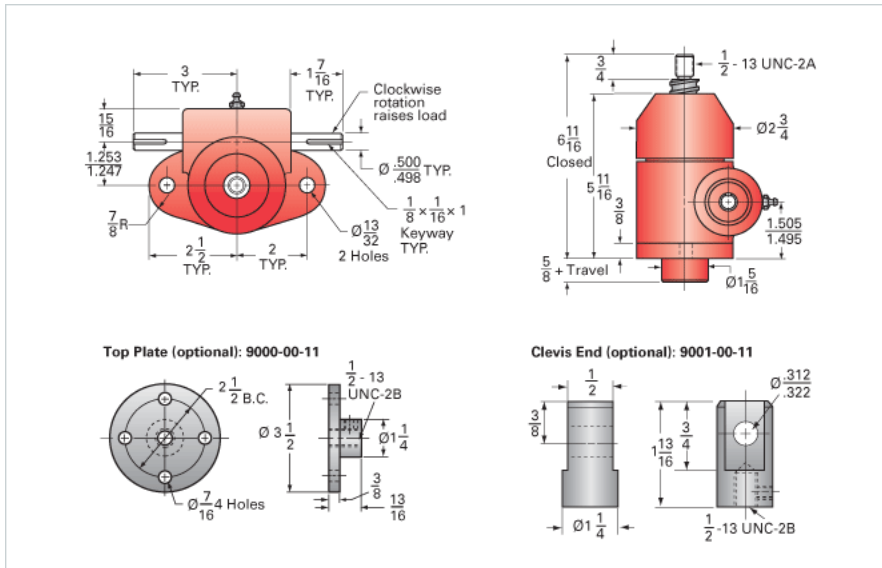

### Details

Capacity [Ton]	1
Gear Ratio	20:1
Turns of Worm per Inch Travel	40
Torque to Raise 1 lb. [in-lb]	0.0114
Lifting Screw Diameter [in]	0.75
Screw Lead [in]	0.500
Root Diameter [in]	0.602
BackDrive Holding Torque [ft-lb]	1.5
Tare Drag Torque [in-lb]	3

### Performance Specifications

Maximum Allowable Input [hp]	0.25
Maximum Input Torque [in-lb]	9
Maximum Worm Speed at Rated Load [rpm]	691
Maximum Load at 1750 RPM [lb]	790
Starting Torque	1.5 x Running Torque

### Weight

Base 0 Travel [lb]	8
Per Inch of Travel [lb]	0.04
Grease [lb]	0.5