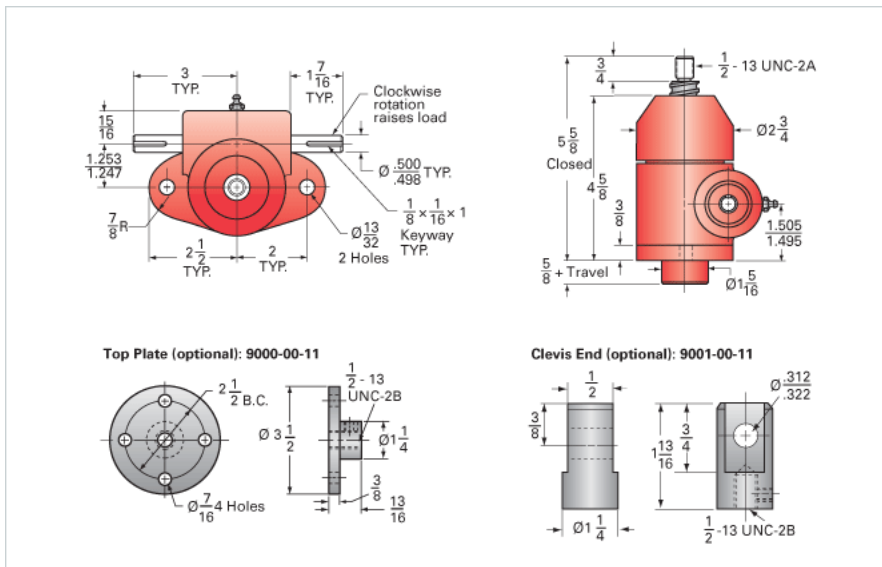

### Details

Capacity [Ton]	1
Gear Ratio	20:1
Turns of Worm per Inch Travel	100
Torque to Raise 1 lb. [in-lb]	0.0045
Lifting Screw Diameter [in]	0.75
Screw Lead [in]	0.200
Root Diameter [in]	0.602
BackDrive Holding Torque [ft-lb]	0.5
Tare Drag Torque [in-lb]	3

### Performance Specifications

Maximum Allowable Input [hp]	0.25
Maximum Input Torque [in-lb]	9
Maximum Worm Speed at Rated Load [rpm]	1750
Maximum Load at 1750 RPM [lb]	2000
Starting Torque	1.5 x Running Torque