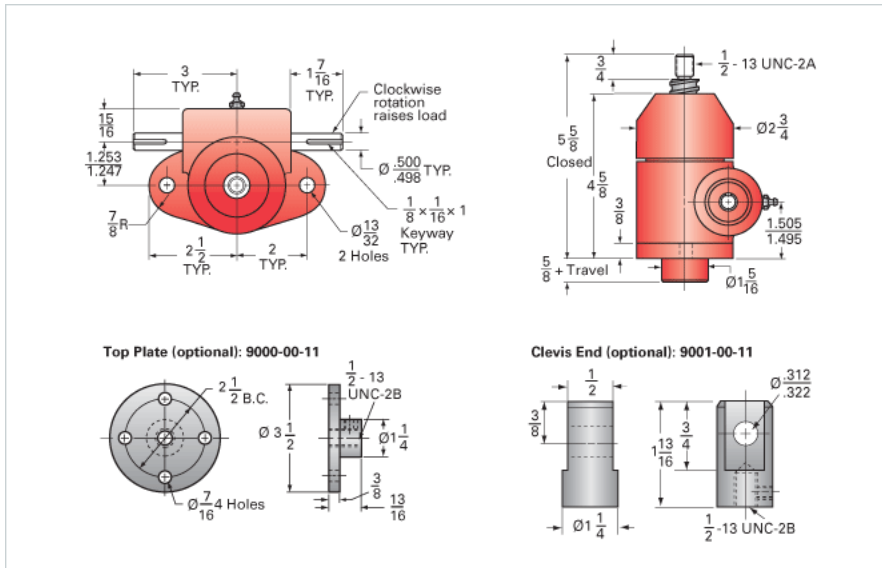

### Details

Capacity [Ton]	1
Gear Ratio	20:1
Turns of Worm per Inch Travel	100
Torque to Raise 1 lb. [in-lb]	0.0045
Lifting Screw Diameter [in]	0.75
Screw Lead [in]	0.200
Root Diameter [in]	0.602
BackDrive Holding Torque [ft-lb]	0.5
Tare Drag Torque [in-lb]	3

### Performance Specifications

Maximum Allowable Input [hp]	0.25
Maximum Input Torque [in-lb]	9
Maximum Worm Speed at Rated Load [rpm]	1750
Maximum Load at 1750 RPM [lb]	2000
Starting Torque	1.5 x Running Torque

### Weight

Base 0 Travel [lb]	8
Per Inch of Travel [lb]	0.04
Grease [lb]	0.5