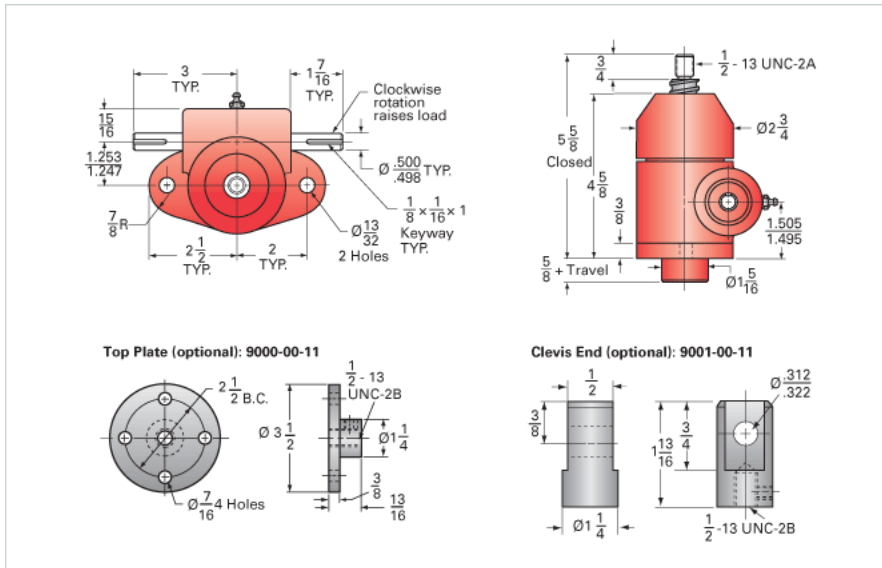

ActionJac 1-BSJ-U 20:1

Call 800-321-7800 or visit us online at www.nookindustries.com to configure and order your ActionJac 1-BSJ-U 20:1 today!

Details

Capacity [Ton]	1
Gear Ratio	20:1
Turns of Worm per Inch Travel	100
Torque to Raise 1 lb. [in-lb]	0.0045
Lifting Screw Diameter [in]	0.75
Screw Lead [in]	0.200
Root Diameter [in]	0.602
BackDrive Holding Torque [ft-lb]	0.5
Tare Drag Torque [in-lb]	3

Performance Specifications

Maximum Allowable Input [hp]	0.25
Maximum Input Torque [in-lb]	9
Maximum Worm Speed at Rated Load [rpm]	1750
Maximum Load at 1750 RPM [lb]	2000
Starting Torque	1.5 x Running Torque

Weight

Base 0 Travel [lb]	8
Per Inch of Travel [lb]	0.04
Grease [lb]	0.5