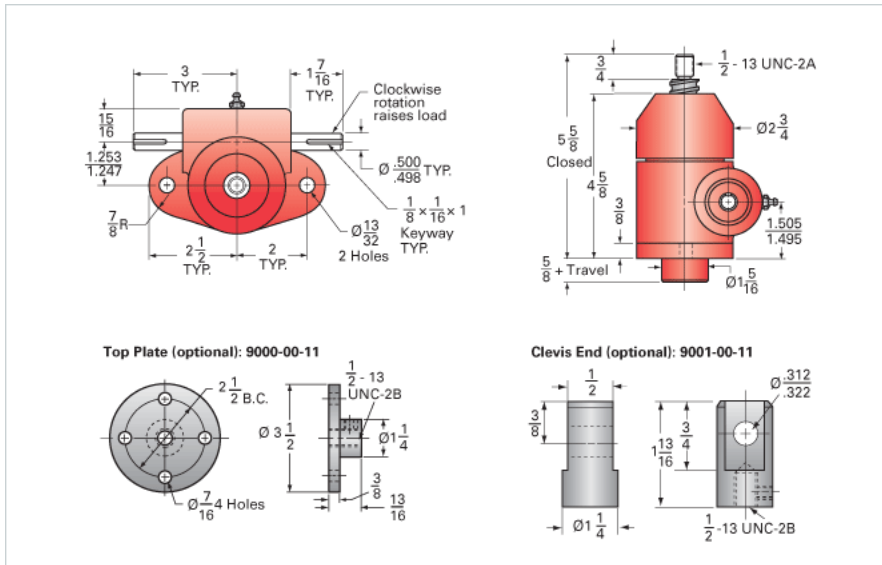

ActionJac 1-BSJ-U 20:1

Call 800-321-7800 or visit us online at www.nookindustries.com to configure and order your ActionJac 1-BSJ-U 20:1 today!

Details

Capacity [Ton]	1
Gear Ratio	20:1
Turns of Worm per Inch Travel	100
Torque to Raise 1 lb. [in-lb]	0.0045
Lifting Screw Diameter [in]	0.75
Screw Lead [in]	0.200
Root Diameter [in]	0.602
BackDrive Holding Torque [ft-lb]	0.5
Tare Drag Torque [in-lb]	3

Performance Specifications

Maximum Allowable Input [hp]	0.25
Maximum Input Torque [in-lb]	9
Maximum Worm Speed at Rated Load [rpm]	1750
Maximum Load at 1750 RPM [lb]	2000
Starting Torque	1.5 x Running Torque

Weight

Base 0 Travel [lb]	8
Per Inch of Travel [lb]	0.04
Grease [lb]	0.5