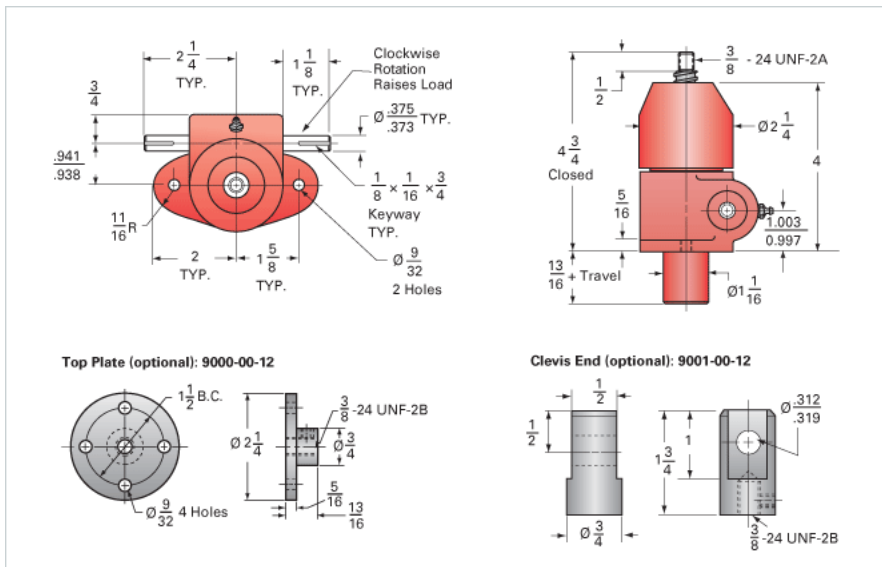

## ActionJac 0.5HL-BSJ-U 20:1

Call 800-321-7800 or visit us online at [www.nookindustries.com](http://www.nookindustries.com) to configure and order your ActionJac 0.5HL-BSJ-U 20:1 today!

### Details

Capacity [Ton]	0.5
Gear Ratio	20:1
Turns of Worm per Inch Travel	40
Torque to Raise 1 lb. [in-lb]	0.0102
Lifting Screw Diameter [in]	0.63
Screw Lead [in]	0.500
Root Diameter [in]	0.500
BackDrive Holding Torque [ft-lb]	1
Tare Drag Torque [in-lb]	1

### Performance Specifications

Maximum Allowable Input [hp]	0.17
Maximum Input Torque [in-lb]	10.2
Maximum Worm Speed at Rated Load [rpm]	1030
Maximum Load at 1750 RPM [lb]	588
Starting Torque	1.5 x Running Torque

### Weight

Base 0 Travel [lb]	3
Per Inch of Travel [lb]	0.03
Grease [lb]	0.6