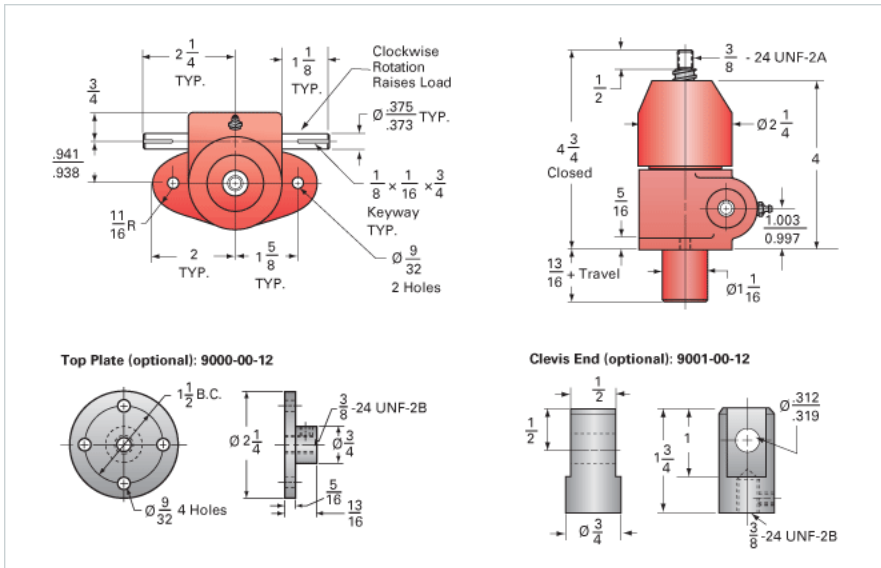

## ActionJac 0.5HL-BSJ-U 20:1

Call 800-321-7800 or visit us online at [www.nookindustries.com](http://www.nookindustries.com) to configure and order your ActionJac 0.5HL-BSJ-U 20:1 today!

### Details

Capacity [Ton]	0.5
Gear Ratio	20:1
Turns of Worm per Inch Travel	40
Torque to Raise 1 lb. [in-lb]	0.0102
Lifting Screw Diameter [in]	0.63
Screw Lead [in]	0.500
Root Diameter [in]	0.500
BackDrive Holding Torque [ft-lb]	1
Tare Drag Torque [in-lb]	1

### Performance Specifications

Maximum Allowable Input [hp]	0.17
Maximum Input Torque [in-lb]	10.2
Maximum Worm Speed at Rated Load [rpm]	1030
Maximum Load at 1750 RPM [lb]	588
Starting Torque	1.5 x Running Torque

### Weight

Base 0 Travel [lb]	3
Per Inch of Travel [lb]	0.03
Grease [lb]	0.6