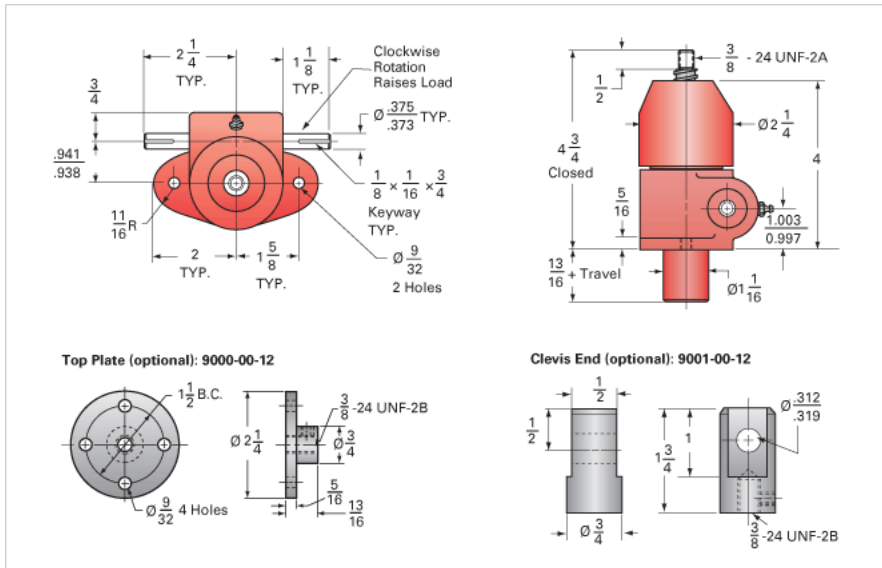

ActionJac 0.5-BSJ-U 20:1

Call 800-321-7800 or visit us online at www.nookindustries.com to configure and order your ActionJac 0.5-BSJ-U 20:1 today!

Details

Capacity [Ton]	0.5
Gear Ratio	20:1
Turns of Worm per Inch Travel	100
Torque to Raise 1 lb. [in-lb]	0.0040
Lifting Screw Diameter [in]	0.63
Screw Lead [in]	0.200
Root Diameter [in]	0.500
BackDrive Holding Torque [ft-lb]	0.25
Tare Drag Torque [in-lb]	1

Performance Specifications

Maximum Allowable Input [hp]	0.17
Maximum Input Torque [in-lb]	4
Maximum Worm Speed at Rated Load [rpm]	1800
Maximum Load at 1750 RPM [lb]	1000
Starting Torque	1.5 x Running Torque

Weight

Base 0 Travel [lb]	3
Per Inch of Travel [lb]	0.03
Grease [lb]	0.6