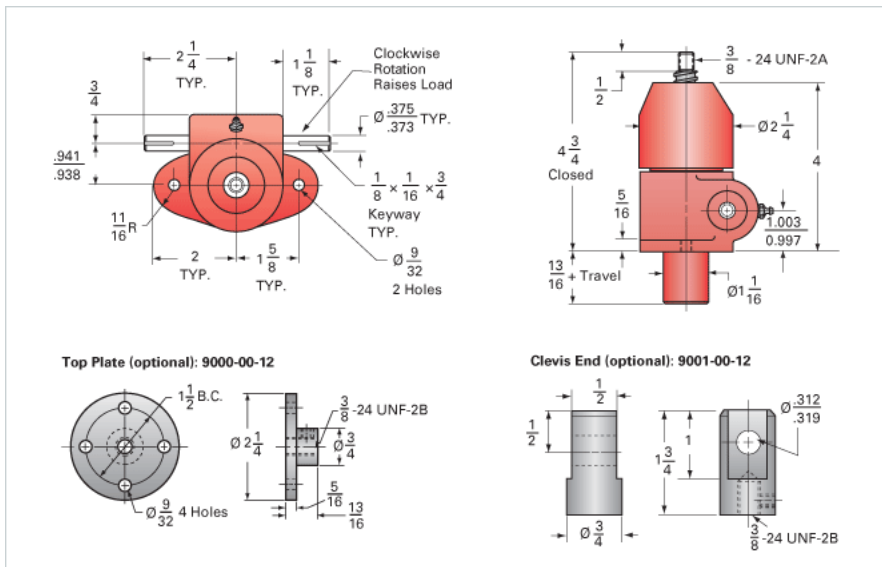

ActionJac 0.5-BSJ-U 20:1

Call 800-321-7800 or visit us online at www.nookindustries.com to configure and order your ActionJac 0.5-BSJ-U 20:1 today!

Details

Capacity [Ton]	0.5
Gear Ratio	20:1
Turns of Worm per Inch Travel	100
Torque to Raise 1 lb. [in-lb]	0.0040
Lifting Screw Diameter [in]	0.63
Screw Lead [in]	0.200
Root Diameter [in]	0.500
BackDrive Holding Torque [ft-lb]	0.25
Tare Drag Torque [in-lb]	1

Performance Specifications

Maximum Allowable Input [hp]	0.17
Maximum Input Torque [in-lb]	4
Maximum Worm Speed at Rated Load [rpm]	1800
Maximum Load at 1750 RPM [lb]	1000
Starting Torque	1.5 x Running Torque

Weight

Base 0 Travel [lb]	3
Per Inch of Travel [lb]	0.03
Grease [lb]	0.6