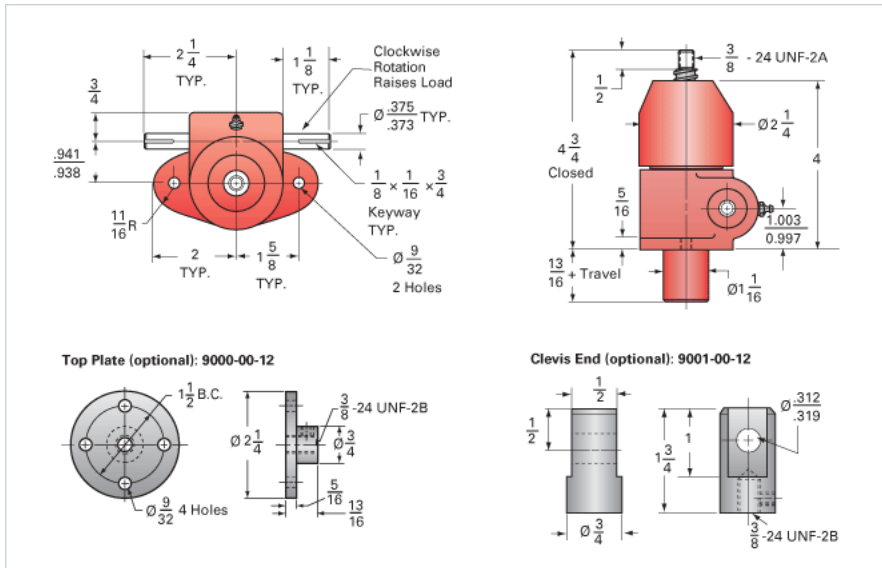

### Details

Capacity [Ton]	0.5
Gear Ratio	20:1
Turns of Worm per Inch Travel	100
Torque to Raise 1 lb. [in-lb]	0.0040
Lifting Screw Diameter [in]	0.63
Screw Lead [in]	0.200
Root Diameter [in]	0.500
BackDrive Holding Torque [ft-lb]	0.25
Tare Drag Torque [in-lb]	1

### Performance Specifications

Maximum Allowable Input [hp]	0.17
Maximum Input Torque [in-lb]	4
Maximum Worm Speed at Rated Load [rpm]	1800
Maximum Load at 1750 RPM [lb]	1000
Starting Torque	1.5 x Running Torque

### Weight

Base 0 Travel [lb]	3
Per Inch of Travel [lb]	0.03
Grease [lb]	0.6