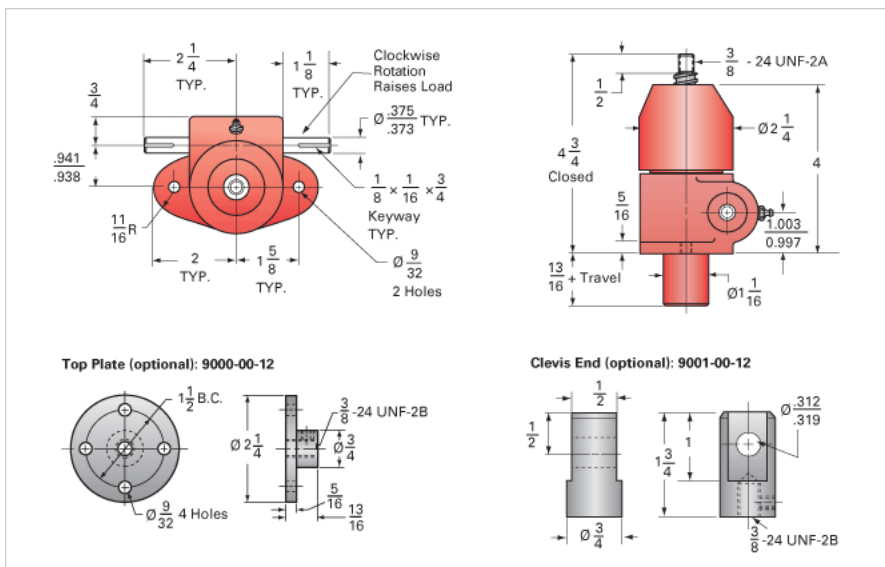

ActionJac 0.5-BSJ-U 20:1

Call 800-321-7800 or visit us online at www.nookindustries.com to configure and order your ActionJac 0.5-BSJ-U 20:1 today!

Details

Capacity [Ton]	0.5
Gear Ratio	20:1
Turns of Worm per Inch Travel	100
Torque to Raise 1 lb. [in-lb]	0.0040
Lifting Screw Diameter [in]	0.63
Screw Lead [in]	0.200
Root Diameter [in]	0.500
BackDrive Holding Torque [ft-lb]	0.25
Tare Drag Torque [in-lb]	1

Performance Specifications

Maximum Allowable Input [hp]	0.17
Maximum Input Torque [in-lb]	4
Maximum Worm Speed at Rated Load [rpm]	1800
Maximum Load at 1750 RPM [lb]	1000
Starting Torque	1.5 x Running Torque

Weight

Base 0 Travel [lb]	3
Per Inch of Travel [lb]	0.03
Grease [lb]	0.6