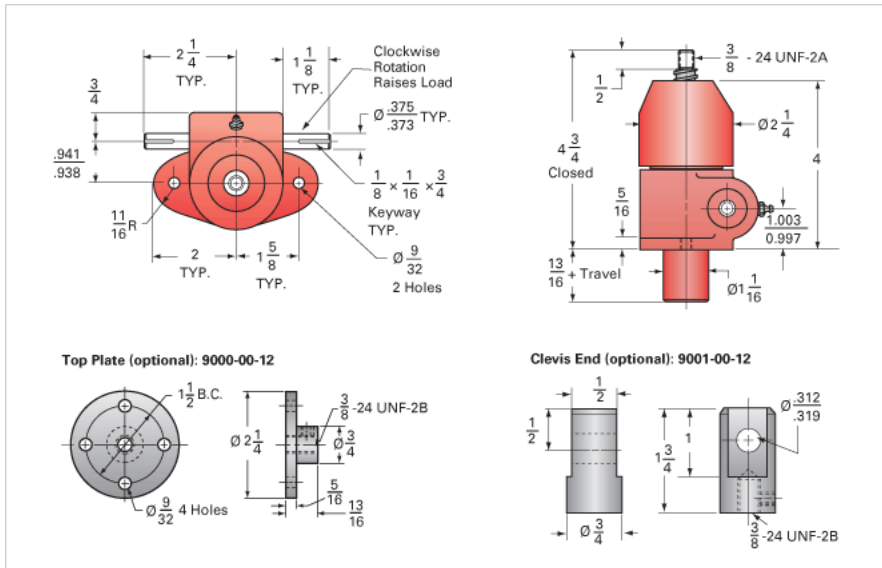

ActionJac 0.5-BSJ-U 5:1

Call 800-321-7800 or visit us online at www.nookindustries.com to configure and order your ActionJac 0.5-BSJ-U 5:1 today!

Details

Capacity [Ton]	0.5
Gear Ratio	5:1
Turns of Worm per Inch Travel	25
Torque to Raise 1 lb. [in-lb]	0.0095
Lifting Screw Diameter [in]	0.63
Screw Lead [in]	0.200
Root Diameter [in]	0.500
BackDrive Holding Torque [ft-lb]	1
Tare Drag Torque [in-lb]	1

Performance Specifications

Maximum Allowable Input [hp]	0.33
Maximum Input Torque [in-lb]	9.5
Maximum Worm Speed at Rated Load [rpm]	1800
Maximum Load at 1750 RPM [lb]	1000
Starting Torque	1.5 x Running Torque

Weight

Base 0 Travel [lb]	3
Per Inch of Travel [lb]	0.03
Grease [lb]	0.6