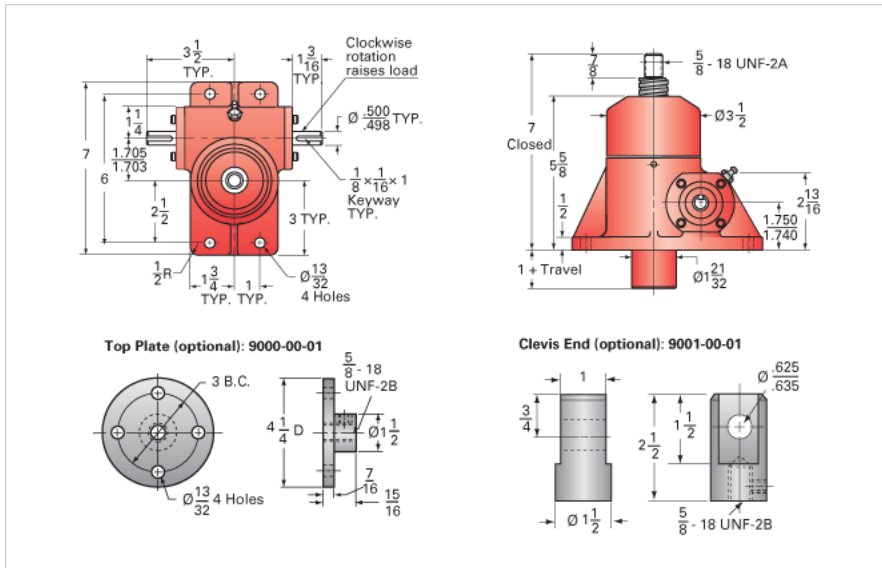

ActionJac 2R-BSJ-U 24:1

Call 800-321-7800 or visit us online at www.nookindustries.com to configure and order your ActionJac 2R-BSJ-U 24:1 today!

Details

Capacity [Ton]	2
Gear Ratio	24:1
Turns of Worm per Inch Travel	96
Torque to Raise 1 lb. [in-lb]	0.0043
Lifting Screw Diameter [in]	1.00
Screw Lead [in]	0.250
Root Diameter [in]	0.820
BackDrive Holding Torque [ft-lb]	1
Tare Drag Torque [in-lb]	4

Performance Specifications

Maximum Allowable Input [hp]	0.50
Maximum Input Torque [in-lb]	17
Maximum Worm Speed at Rated Load [rpm]	1800
Maximum Load at 1750 RPM [lb]	4000
Starting Torque	1.5 x Running Torque

Weight

Base 0 Travel [lb]	18
Per Inch of Travel [lb]	0.60
Grease [lb]	0.5