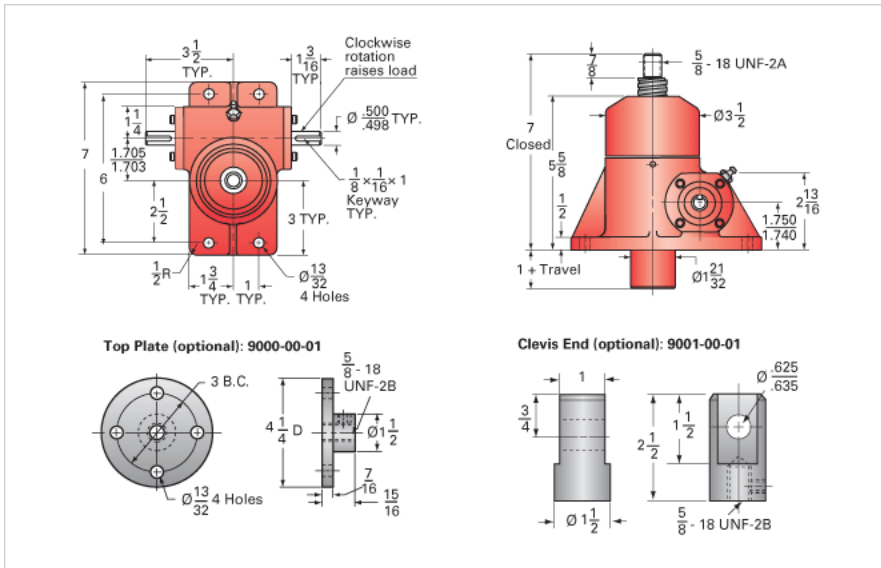

ActionJac 2R-BSJ-U 24:1

Call 800-321-7800 or visit us online at www.nookindustries.com to configure and order your ActionJac 2R-BSJ-U 24:1 today!

Details

Capacity [Ton]	2
Gear Ratio	24:1
Turns of Worm per Inch Travel	96
Torque to Raise 1 lb. [in-lb]	0.0043
Lifting Screw Diameter [in]	1.00
Screw Lead [in]	0.250
Root Diameter [in]	0.820
BackDrive Holding Torque [ft-lb]	1
Tare Drag Torque [in-lb]	4

Performance Specifications

Maximum Allowable Input [hp]	0.50
Maximum Input Torque [in-lb]	17
Maximum Worm Speed at Rated Load [rpm]	1800
Maximum Load at 1750 RPM [lb]	4000
Starting Torque	1.5 x Running Torque

Weight

Base 0 Travel [lb]	18
Per Inch of Travel [lb]	0.60
Grease [lb]	0.5