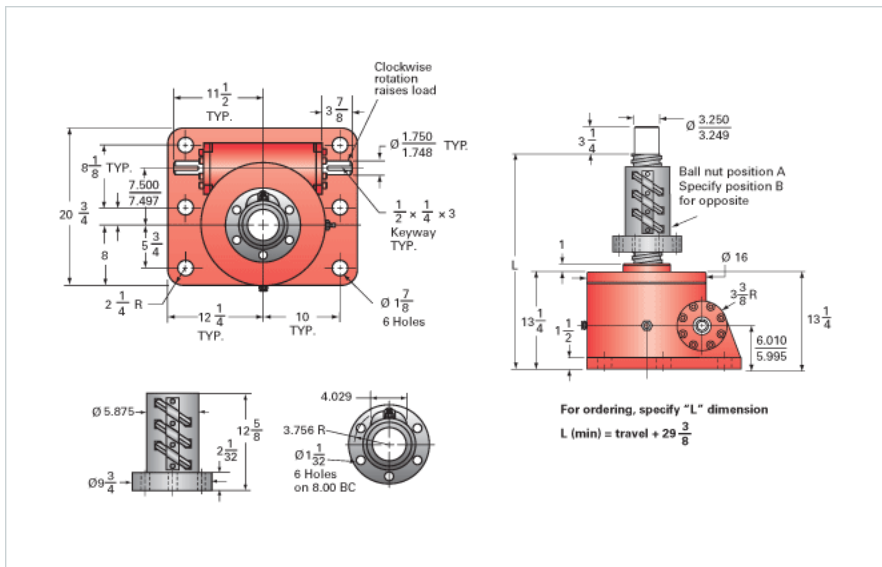

ActionJac 100-BSJ-UR 32:1

Call 800-321-7800 or visit us online at www.nookindustries.com to configure and order your ActionJac 100-BSJ-UR 32:1 today!

Details

Capacity [Ton]	100
Gear Ratio	32:1
Turns of Worm per Inch Travel	32
Torque to Raise 1 lb. [in-lb]	0.0138
Lifting Screw Diameter [in]	4.00
Screw Lead [in]	1.000
Root Diameter [in]	3.338
BackDrive Holding Torque [ft-lb]	35
Tare Drag Torque [in-lb]	205

Performance Specifications

Maximum Allowable Input [hp]	12.50
Maximum Input Torque [in-lb]	2760
Maximum Worm Speed at Rated Load [rpm]	285
Maximum Load at 1750 RPM [lb]	32621
Starting Torque	1.5 x Running Torque

Weight

Base 0 Travel [lb]	1100
Per Inch of Travel [lb]	5.00
Grease [lb]	16.0