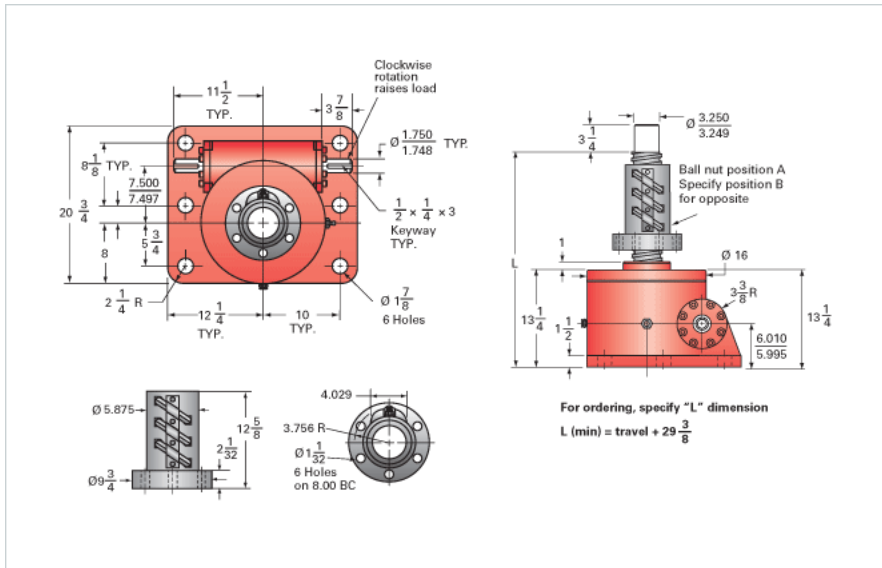

ActionJac 100-BSJ-UR 32:1

Call 800-321-7800 or visit us online at www.nookindustries.com to configure and order your ActionJac 100-BSJ-UR 32:1 today!

Details

Capacity [Ton]	100
Gear Ratio	32:1
Turns of Worm per Inch Travel	32
Torque to Raise 1 lb. [in-lb]	0.0138
Lifting Screw Diameter [in]	4.00
Screw Lead [in]	1.000
Root Diameter [in]	3.338
BackDrive Holding Torque [ft-lb]	35
Tare Drag Torque [in-lb]	205

Performance Specifications

Maximum Allowable Input [hp]	12.50
Maximum Input Torque [in-lb]	2760
Maximum Worm Speed at Rated Load [rpm]	285
Maximum Load at 1750 RPM [lb]	32621
Starting Torque	1.5 x Running Torque

Weight

Base 0 Travel [lb]	1100
Per Inch of Travel [lb]	5.00
Grease [lb]	16.0