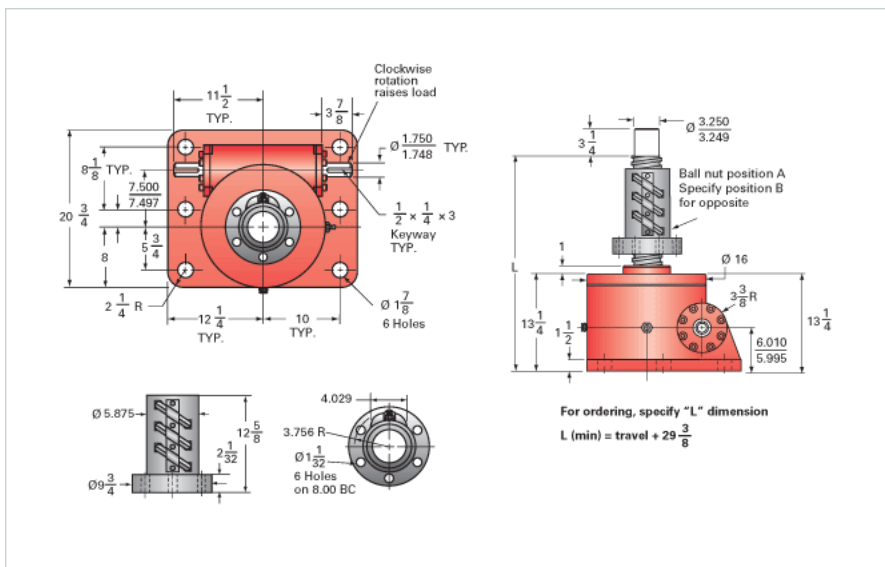

ActionJac 100-BSJ-UR 32:1

Call 800-321-7800 or visit us online at www.nookindustries.com to configure and order your ActionJac 100-BSJ-UR 32:1 today!

Details

Capacity [Ton]	100
Gear Ratio	32:1
Turns of Worm per Inch Travel	32
Torque to Raise 1 lb. [in-lb]	0.0138
Lifting Screw Diameter [in]	4.00
Screw Lead [in]	1.000
Root Diameter [in]	3.338
BackDrive Holding Torque [ft-lb]	35
Tare Drag Torque [in-lb]	205

Performance Specifications

Maximum Allowable Input [hp]	12.50
Maximum Input Torque [in-lb]	2760
Maximum Worm Speed at Rated Load [rpm]	285
Maximum Load at 1750 RPM [lb]	32621
Starting Torque	1.5 x Running Torque

Weight

Base 0 Travel [lb]	1100
Per Inch of Travel [lb]	5.00
Grease [lb]	16.0