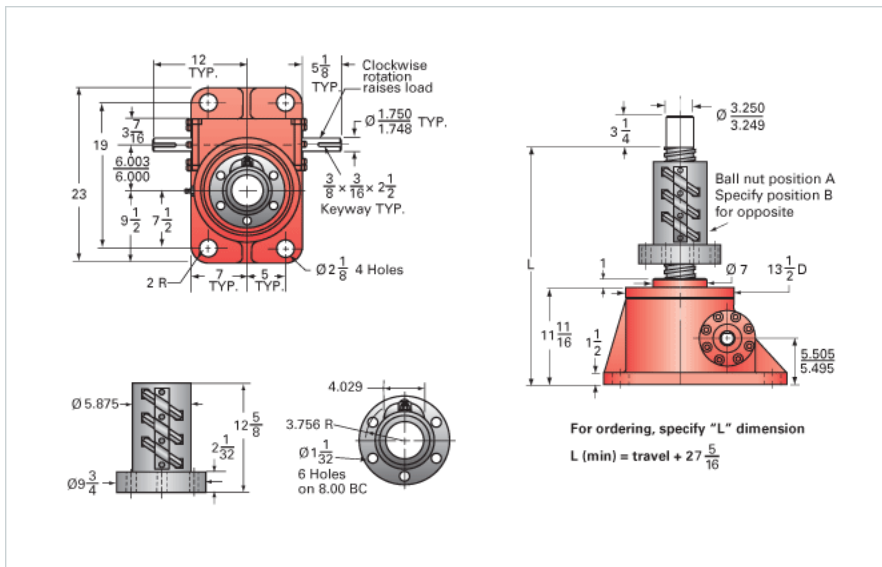

ActionJac 75-BSJ-UR 32:1

Call 800-321-7800 or visit us online at www.nookindustries.com to configure and order your ActionJac 75-BSJ-UR 32:1 today!

Details

Capacity [Ton]	75
Gear Ratio	32:1
Turns of Worm per Inch Travel	32
Torque to Raise 1 lb. [in-lb]	0.0112
Lifting Screw Diameter [in]	4.00
Screw Lead [in]	1.000
Root Diameter [in]	3.338
BackDrive Holding Torque [ft-lb]	25
Tare Drag Torque [in-lb]	155

Performance Specifications

Maximum Allowable Input [hp]	9.00
Maximum Input Torque [in-lb]	1680
Maximum Worm Speed at Rated Load [rpm]	338
Maximum Load at 1750 RPM [lb]	28970
Starting Torque	1.5 x Running Torque

Weight

Base 0 Travel [lb]	650
Per Inch of Travel [lb]	5.00
Grease [lb]	9.0