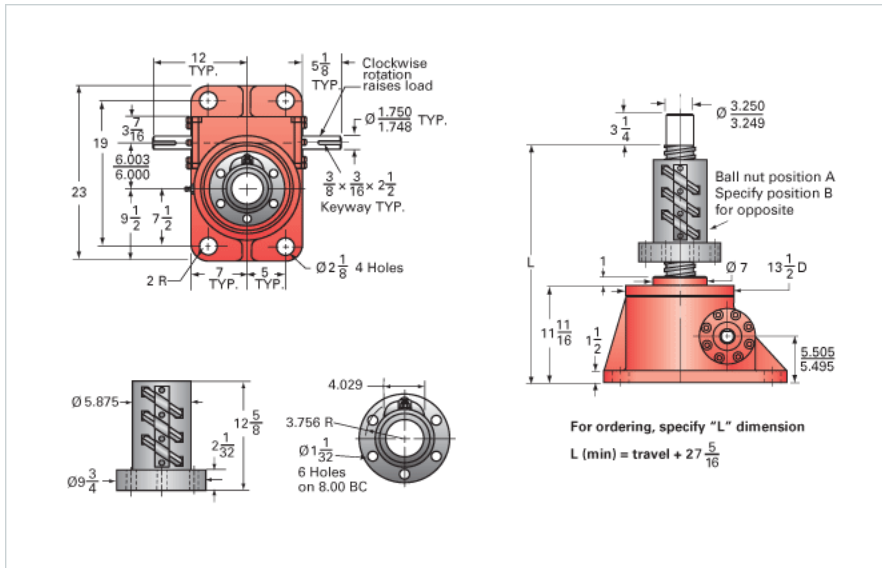

ActionJac 75-BSJ-UR 32:1

Call 800-321-7800 or visit us online at www.nookindustries.com to configure and order your ActionJac 75-BSJ-UR 32:1 today!

Details

Capacity [Ton]	75
Gear Ratio	32:1
Turns of Worm per Inch Travel	32
Torque to Raise 1 lb. [in-lb]	0.0112
Lifting Screw Diameter [in]	4.00
Screw Lead [in]	1.000
Root Diameter [in]	3.338
BackDrive Holding Torque [ft-lb]	25
Tare Drag Torque [in-lb]	155

Performance Specifications

Maximum Allowable Input [hp]	9.00
Maximum Input Torque [in-lb]	1680
Maximum Worm Speed at Rated Load [rpm]	338
Maximum Load at 1750 RPM [lb]	28970
Starting Torque	1.5 x Running Torque

Weight

Base 0 Travel [lb]	650
Per Inch of Travel [lb]	5.00
Grease [lb]	9.0