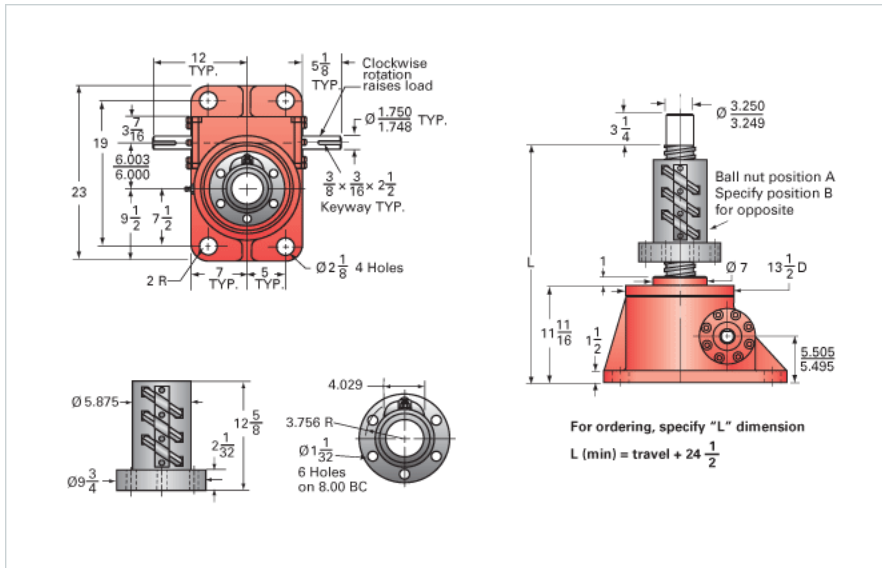

### Details

Capacity [Ton]	75
Gear Ratio	32:1
Turns of Worm per Inch Travel	32
Torque to Raise 1 lb. [in-lb]	0.0112
Lifting Screw Diameter [in]	4.00
Screw Lead [in]	1.000
Root Diameter [in]	3.338
BackDrive Holding Torque [ft-lb]	25
Tare Drag Torque [in-lb]	155

### Performance Specifications

Maximum Allowable Input [hp]	9.00
Maximum Input Torque [in-lb]	1680
Maximum Worm Speed at Rated Load [rpm]	338
Maximum Load at 1750 RPM [lb]	28970
Starting Torque	1.5 x Running Torque

### Weight

Base 0 Travel [lb]	650
Per Inch of Travel [lb]	5.00
Grease [lb]	9.0