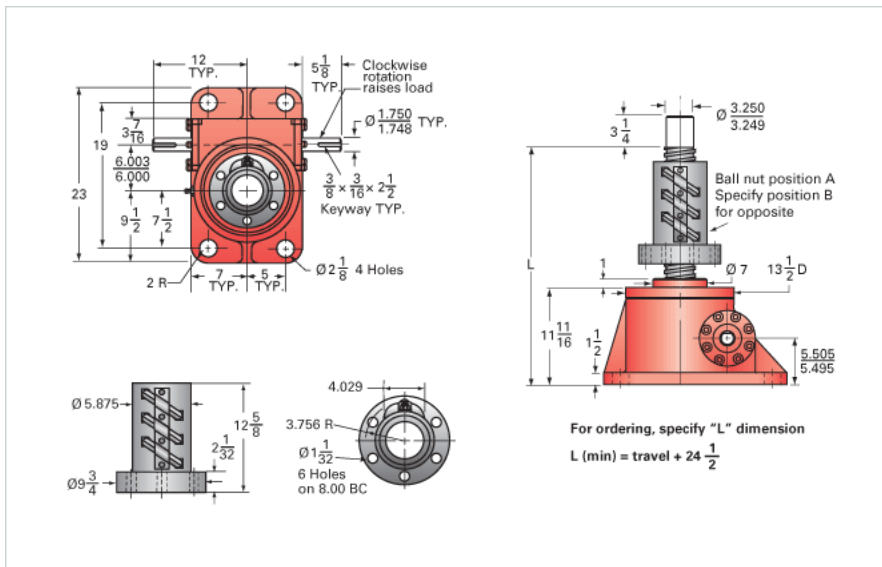

ActionJac 75-BSJ-UR 32:1

Call 800-321-7800 or visit us online at www.nookindustries.com to configure and order your ActionJac 75-BSJ-UR 32:1 today!

Details

Capacity [Ton]	75
Gear Ratio	32:1
Turns of Worm per Inch Travel	32
Torque to Raise 1 lb. [in-lb]	0.0112
Lifting Screw Diameter [in]	4.00
Screw Lead [in]	1.000
Root Diameter [in]	3.338
BackDrive Holding Torque [ft-lb]	25
Tare Drag Torque [in-lb]	155

Performance Specifications

Maximum Allowable Input [hp]	9.00
Maximum Input Torque [in-lb]	1680
Maximum Worm Speed at Rated Load [rpm]	338
Maximum Load at 1750 RPM [lb]	28970
Starting Torque	1.5 x Running Torque

Weight

Base 0 Travel [lb]	650
Per Inch of Travel [lb]	5.00
Grease [lb]	9.0