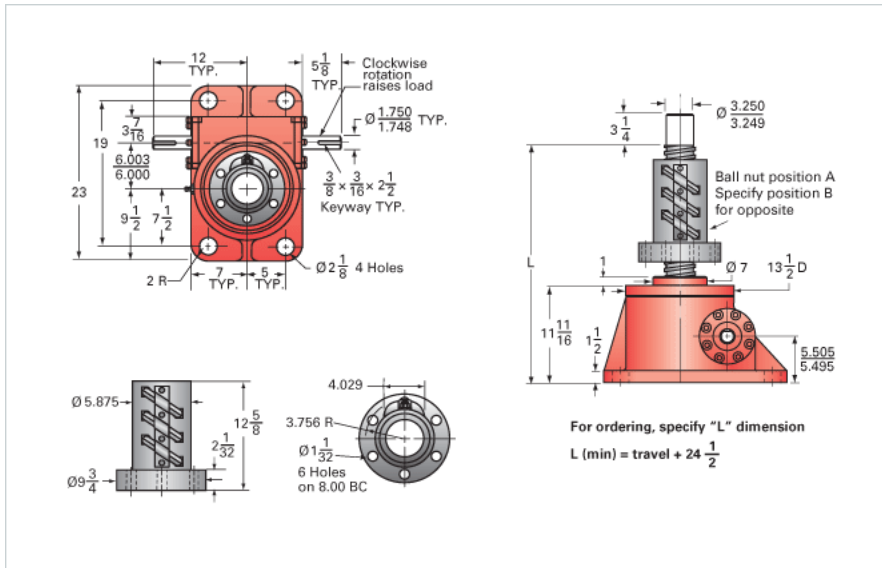

ActionJac 75-BSJ-UR 32:1

Call 800-321-7800 or visit us online at www.nookindustries.com to configure and order your ActionJac 75-BSJ-UR 32:1 today!

Details

Capacity [Ton]	75
Gear Ratio	32:1
Turns of Worm per Inch Travel	32
Torque to Raise 1 lb. [in-lb]	0.0112
Lifting Screw Diameter [in]	4.00
Screw Lead [in]	1.000
Root Diameter [in]	3.338
BackDrive Holding Torque [ft-lb]	25
Tare Drag Torque [in-lb]	155

Performance Specifications

Maximum Allowable Input [hp]	9.00
Maximum Input Torque [in-lb]	1680
Maximum Worm Speed at Rated Load [rpm]	338
Maximum Load at 1750 RPM [lb]	28970
Starting Torque	1.5 x Running Torque

Weight

Base 0 Travel [lb]	650
Per Inch of Travel [lb]	5.00
Grease [lb]	9.0