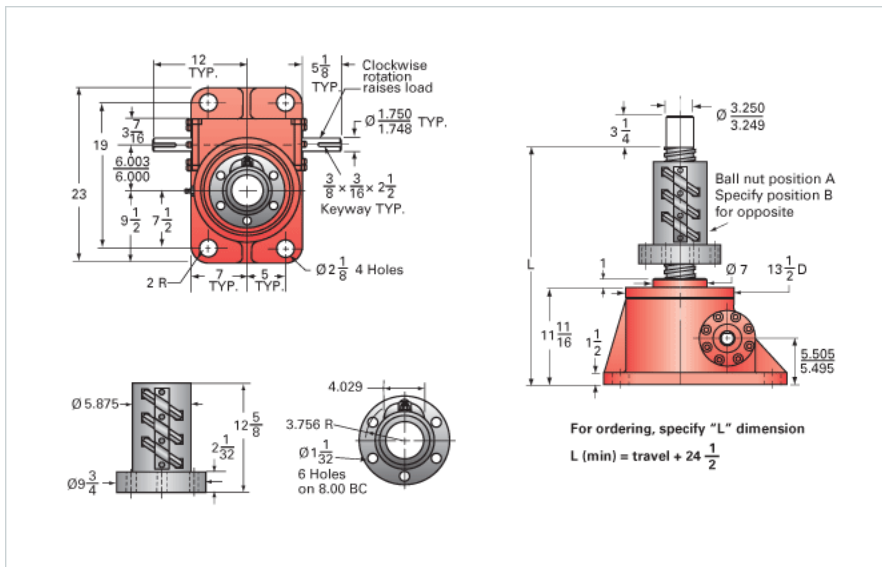

### Details

Capacity [Ton]	75
Gear Ratio	10 2/3:1
Turns of Worm per Inch Travel	10.66
Torque to Raise 1 lb. [in-lb]	0.0244
Lifting Screw Diameter [in]	4.00
Screw Lead [in]	1.000
Root Diameter [in]	3.338
BackDrive Holding Torque [ft-lb]	110
Tare Drag Torque [in-lb]	155

### Performance Specifications

Maximum Allowable Input [hp]	28.00
Maximum Input Torque [in-lb]	3660
Maximum Worm Speed at Rated Load [rpm]	482
Maximum Load at 1750 RPM [lb]	41326
Starting Torque	1.5 x Running Torque

### Weight

Base 0 Travel [lb]	650
Per Inch of Travel [lb]	5.00
Grease [lb]	9.0