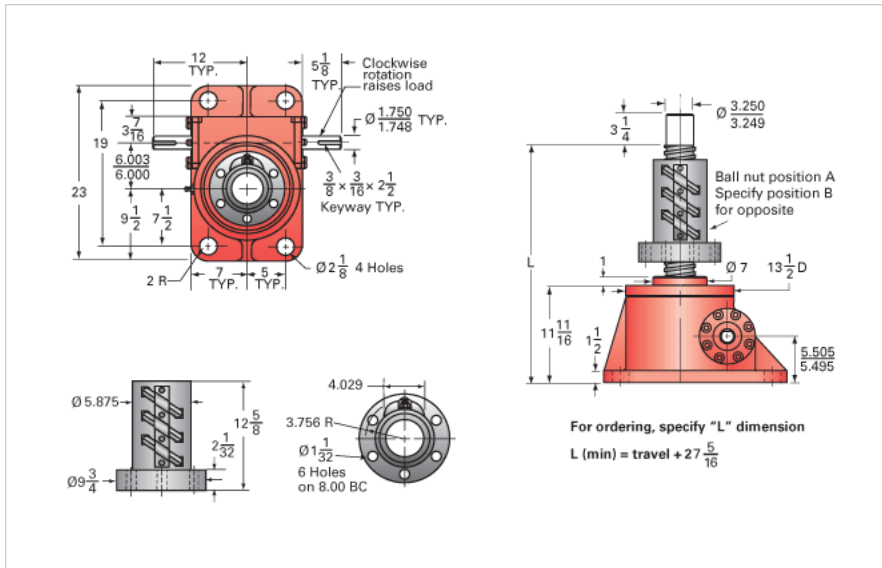

### Details

Capacity [Ton]	75
Gear Ratio	10 2/3:1
Turns of Worm per Inch Travel	10.66
Torque to Raise 1 lb. [in-lb]	0.0244
Lifting Screw Diameter [in]	4.00
Screw Lead [in]	1.000
Root Diameter [in]	3.338
BackDrive Holding Torque [ft-lb]	110
Tare Drag Torque [in-lb]	155

### Performance Specifications

Maximum Allowable Input [hp]	28.00
Maximum Input Torque [in-lb]	3660
Maximum Worm Speed at Rated Load [rpm]	482
Maximum Load at 1750 RPM [lb]	41326
Starting Torque	1.5 x Running Torque

### Weight

Base 0 Travel [lb]	650
Per Inch of Travel [lb]	5.00
Grease [lb]	9.0