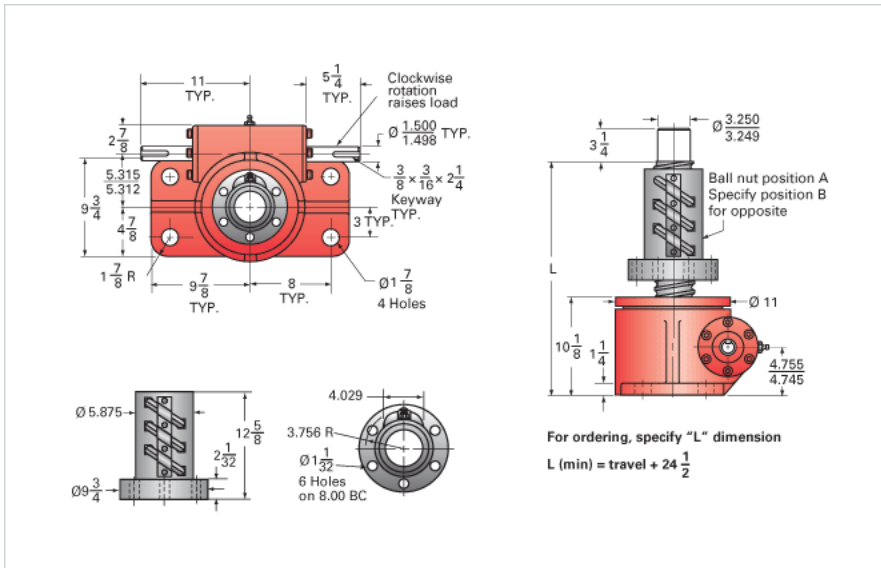

### Details

Capacity [Ton]	50
Gear Ratio	32:1
Turns of Worm per Inch Travel	32
Torque to Raise 1 lb. [in-lb]	0.0139
Lifting Screw Diameter [in]	4.00
Screw Lead [in]	1.000
Root Diameter [in]	3.338
BackDrive Holding Torque [ft-lb]	10
Tare Drag Torque [in-lb]	90

### Performance Specifications

Maximum Allowable Input [hp]	5.00
Maximum Input Torque [in-lb]	1390
Maximum Worm Speed at Rated Load [rpm]	227
Maximum Load at 1750 RPM [lb]	12955
Starting Torque	1.5 x Running Torque

### Weight

Base 0 Travel [lb]	490
Per Inch of Travel [lb]	5.00
Grease [lb]	5.0