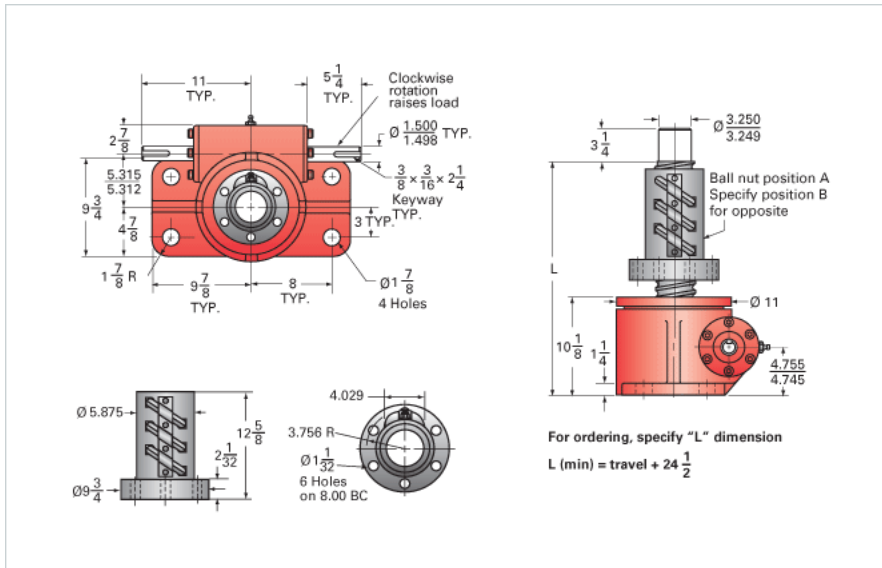

ActionJac 50-BSJ-UR 32:1

Call 800-321-7800 or visit us online at www.nookindustries.com to configure and order your ActionJac 50-BSJ-UR 32:1 today!

Details

Capacity [Ton]	50
Gear Ratio	32:1
Turns of Worm per Inch Travel	32
Torque to Raise 1 lb. [in-lb]	0.0139
Lifting Screw Diameter [in]	4.00
Screw Lead [in]	1.000
Root Diameter [in]	3.338
BackDrive Holding Torque [ft-lb]	10
Tare Drag Torque [in-lb]	90

Performance Specifications

Maximum Allowable Input [hp]	5.00
Maximum Input Torque [in-lb]	1390
Maximum Worm Speed at Rated Load [rpm]	227
Maximum Load at 1750 RPM [lb]	12955
Starting Torque	1.5 x Running Torque

Weight

Base 0 Travel [lb]	490
Per Inch of Travel [lb]	5.00
Grease [lb]	5.0