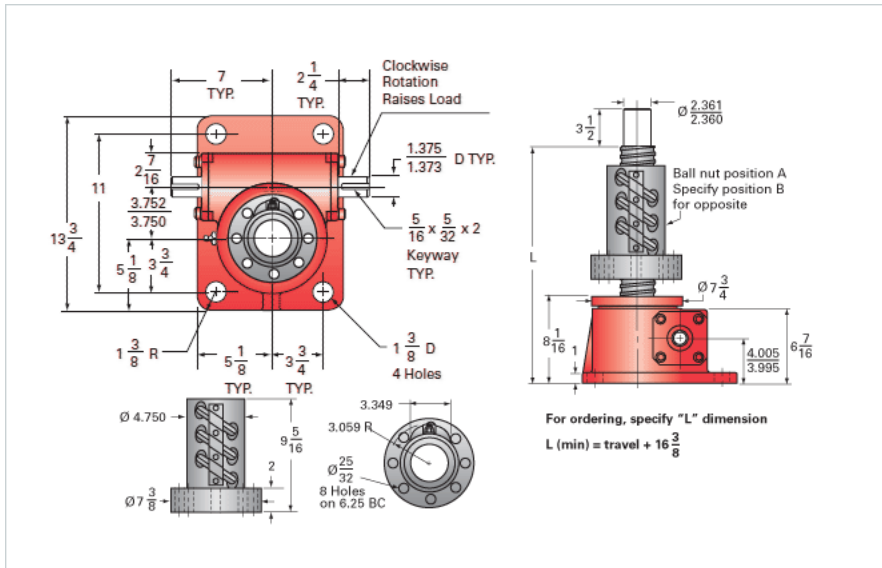

ActionJac 30HL-BSJ-UR 32:1

Call 800-321-7800 or visit us online at www.nookindustries.com to configure and order your ActionJac 30HL-BSJ-UR 32:1 today!

Details

Capacity [Ton]	30
Gear Ratio	32:1
Turns of Worm per Inch Travel	21.33
Torque to Raise 1 lb. [in-lb]	0.0191
Lifting Screw Diameter [in]	3.00
Screw Lead [in]	1.500
Root Diameter [in]	2.480
BackDrive Holding Torque [ft-lb]	15
Tare Drag Torque [in-lb]	60

Performance Specifications

Maximum Allowable Input [hp]	3.50
Maximum Input Torque [in-lb]	1144
Maximum Worm Speed at Rated Load [rpm]	193
Maximum Load at 1750 RPM [lb]	6600
Starting Torque	1.5 x Running Torque

Weight

Base 0 Travel [lb]	220
Per Inch of Travel [lb]	2.40
Grease [lb]	3.5