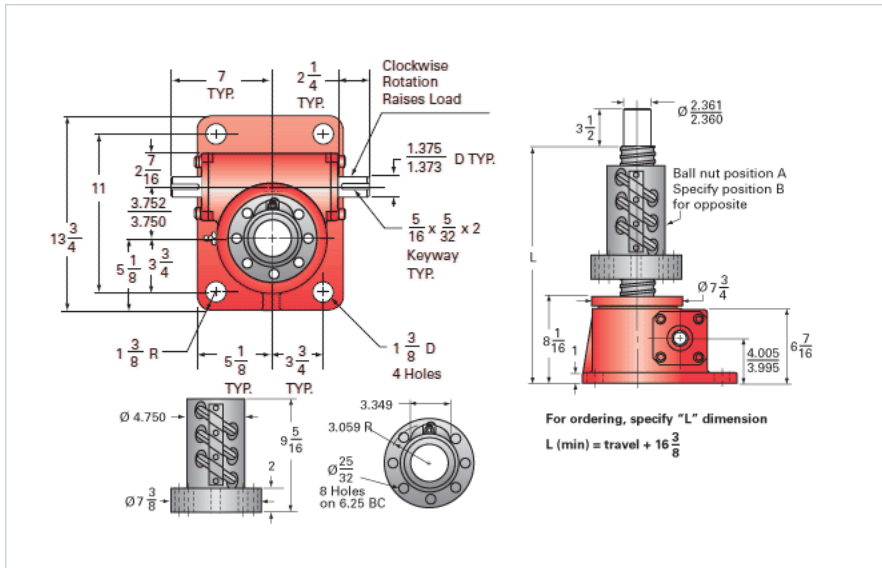

### Details

Capacity [Ton]	30
Gear Ratio	32:1
Turns of Worm per Inch Travel	21.33
Torque to Raise 1 lb. [in-lb]	0.0191
Lifting Screw Diameter [in]	3.00
Screw Lead [in]	1.500
Root Diameter [in]	2.480
BackDrive Holding Torque [ft-lb]	15
Tare Drag Torque [in-lb]	60

### Performance Specifications

Maximum Allowable Input [hp]	3.50
Maximum Input Torque [in-lb]	1144
Maximum Worm Speed at Rated Load [rpm]	193
Maximum Load at 1750 RPM [lb]	6600
Starting Torque	1.5 x Running Torque

### Weight

Base 0 Travel [lb]	220
Per Inch of Travel [lb]	2.40
Grease [lb]	3.5