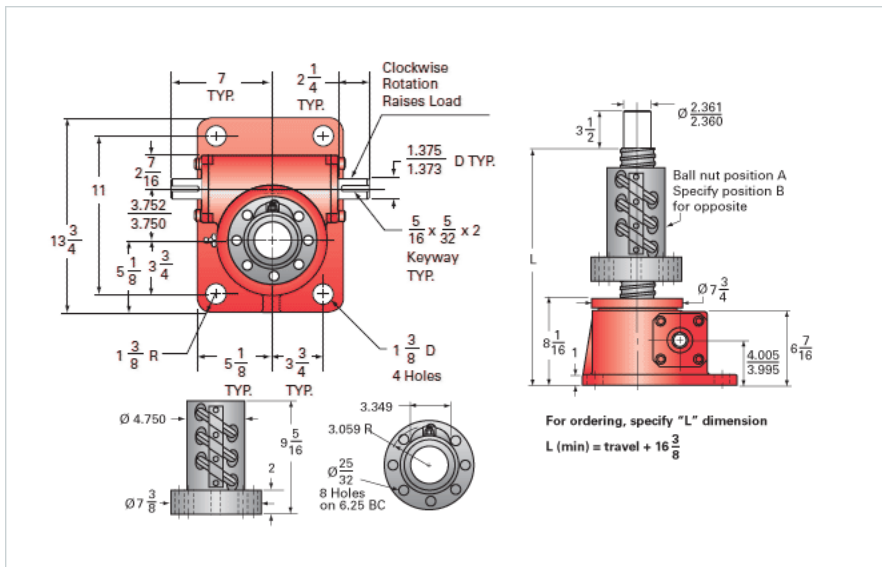

### Details

Capacity [Ton]	30
Gear Ratio	10 2/3:1
Turns of Worm per Inch Travel	7.11
Torque to Raise 1 lb. [in-lb]	0.0367
Lifting Screw Diameter [in]	3.00
Screw Lead [in]	1.500
Root Diameter [in]	2.480
BackDrive Holding Torque [ft-lb]	67
Tare Drag Torque [in-lb]	60

### Performance Specifications

Maximum Allowable Input [hp]	11.00
Maximum Input Torque [in-lb]	2292
Maximum Worm Speed at Rated Load [rpm]	315
Maximum Load at 1750 RPM [lb]	10794
Starting Torque	1.5 x Running Torque

### Weight

Base 0 Travel [lb]	220
Per Inch of Travel [lb]	2.40
Grease [lb]	3.5