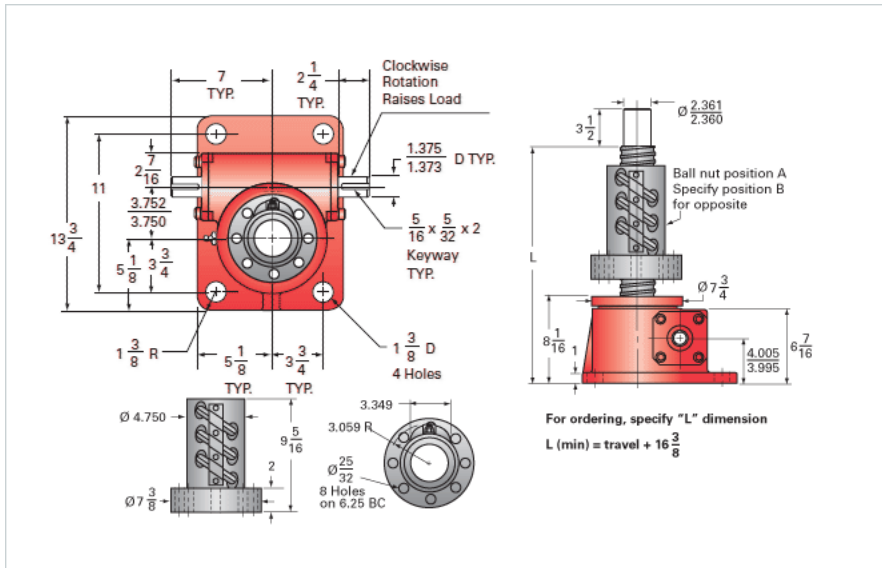

### Details

Capacity [Ton]	30
Gear Ratio	32:1
Turns of Worm per Inch Travel	48.48
Torque to Raise 1 lb. [in-lb]	0.0084
Lifting Screw Diameter [in]	3.00
Screw Lead [in]	0.660
Root Diameter [in]	2.480
BackDrive Holding Torque [ft-lb]	5
Tare Drag Torque [in-lb]	60

### Performance Specifications

Maximum Allowable Input [hp]	3.50
Maximum Input Torque [in-lb]	503
Maximum Worm Speed at Rated Load [rpm]	438
Maximum Load at 1750 RPM [lb]	15006
Starting Torque	1.5 x Running Torque

### Weight

Base 0 Travel [lb]	220
Per Inch of Travel [lb]	2.40
Grease [lb]	3.5