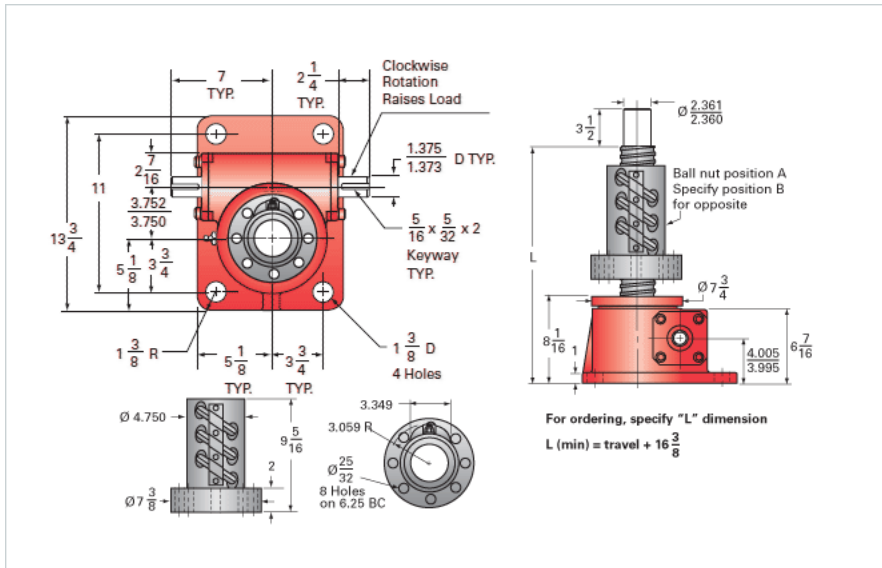

ActionJac 30-BSJ-UR 10 2/3:1

Call 800-321-7800 or visit us online at www.nookindustries.com to configure and order your ActionJac 30-BSJ-UR 10 2/3:1 today!

Details

Capacity [Ton]	30
Gear Ratio	10 2/3:1
Turns of Worm per Inch Travel	16.16
Torque to Raise 1 lb. [in-lb]	0.0162
Lifting Screw Diameter [in]	3.00
Screw Lead [in]	0.660
Root Diameter [in]	2.480
BackDrive Holding Torque [ft-lb]	21
Tare Drag Torque [in-lb]	60

Performance Specifications

Maximum Allowable Input [hp]	11.00
Maximum Input Torque [in-lb]	969
Maximum Worm Speed at Rated Load [rpm]	715
Maximum Load at 1750 RPM [lb]	24515
Starting Torque	1.5 x Running Torque

Weight

Base 0 Travel [lb]	220
Per Inch of Travel [lb]	2.40
Grease [lb]	3.5