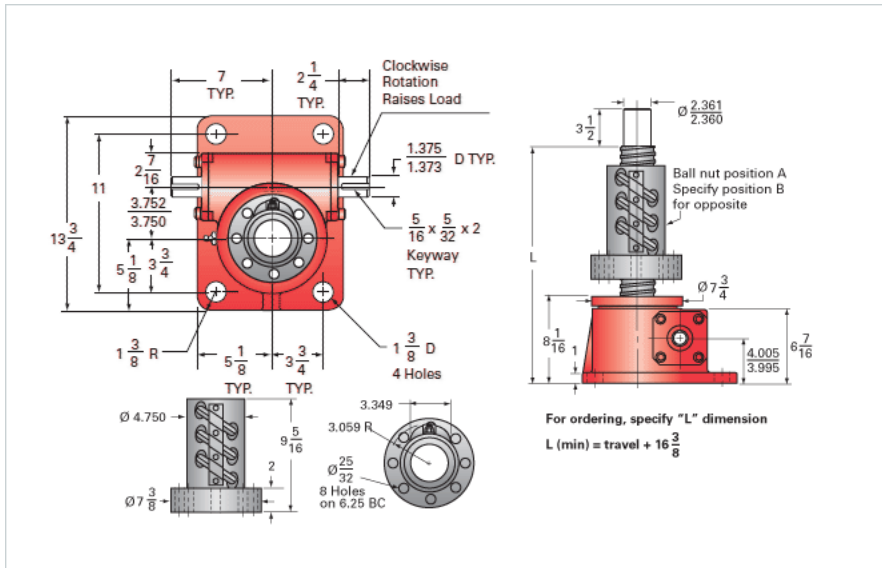

## ActionJac 30-BSJ-UR 10 2/3:1

Call 800-321-7800 or visit us online at [www.nookindustries.com](http://www.nookindustries.com) to configure and order your ActionJac 30-BSJ-UR 10 2/3:1 today!

### Details

Capacity [Ton]	30
Gear Ratio	10 2/3:1
Turns of Worm per Inch Travel	16.16
Torque to Raise 1 lb. [in-lb]	0.0162
Lifting Screw Diameter [in]	3.00
Screw Lead [in]	0.660
Root Diameter [in]	2.480
BackDrive Holding Torque [ft-lb]	21
Tare Drag Torque [in-lb]	60

### Performance Specifications

Maximum Allowable Input [hp]	11.00
Maximum Input Torque [in-lb]	969
Maximum Worm Speed at Rated Load [rpm]	715
Maximum Load at 1750 RPM [lb]	24515
Starting Torque	1.5 x Running Torque

### Weight

Base 0 Travel [lb]	220
Per Inch of Travel [lb]	2.40
Grease [lb]	3.5