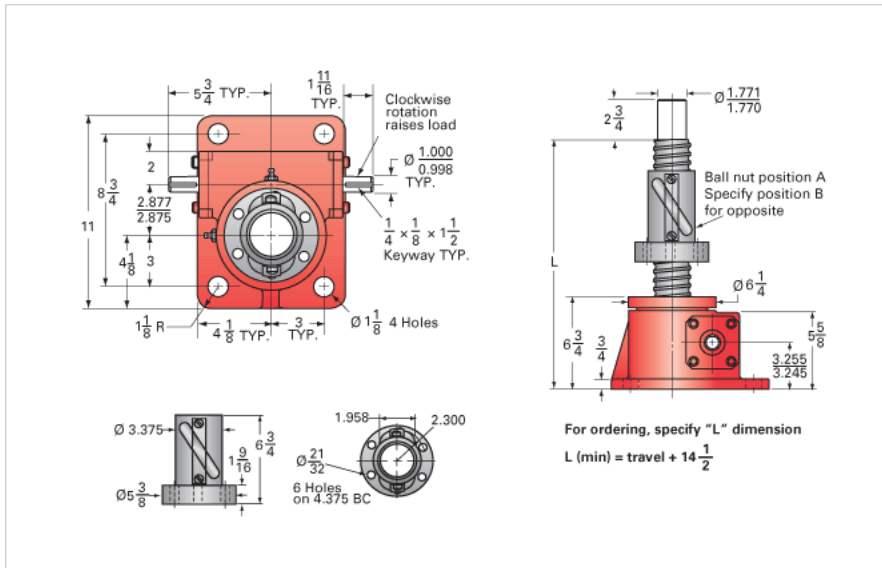

### Details

Capacity [Ton]	20
Gear Ratio	24:1
Turns of Worm per Inch Travel	24
Torque to Raise 1 lb. [in-lb]	0.0157
Lifting Screw Diameter [in]	2.25
Screw Lead [in]	1.000
Root Diameter [in]	1.850
BackDrive Holding Torque [ft-lb]	13
Tare Drag Torque [in-lb]	40

### Performance Specifications

Maximum Allowable Input [hp]	2.50
Maximum Input Torque [in-lb]	628
Maximum Worm Speed at Rated Load [rpm]	251
Maximum Load at 1750 RPM [lb]	5737
Starting Torque	1.5 x Running Torque

### Weight

Base 0 Travel [lb]	85
Per Inch of Travel [lb]	1.50
Grease [lb]	2.2