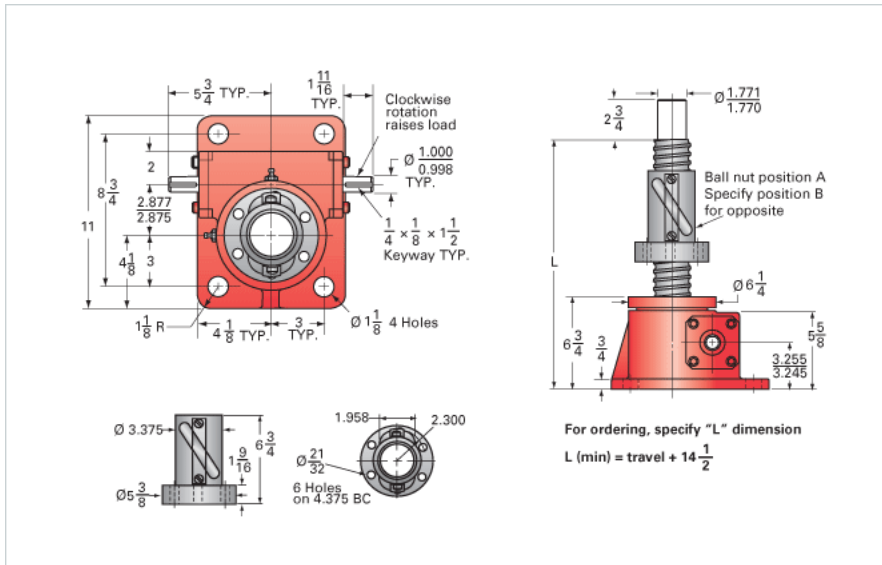

### Details

Capacity [Ton]	20
Gear Ratio	8:1
Turns of Worm per Inch Travel	8
Torque to Raise 1 lb. [in-lb]	0.0313
Lifting Screw Diameter [in]	2.25
Screw Lead [in]	1.000
Root Diameter [in]	1.850
BackDrive Holding Torque [ft-lb]	54
Tare Drag Torque [in-lb]	40

### Performance Specifications

Maximum Allowable Input [hp]	7.50
Maximum Input Torque [in-lb]	1253
Maximum Worm Speed at Rated Load [rpm]	377
Maximum Load at 1750 RPM [lb]	8629
Starting Torque	1.5 x Running Torque