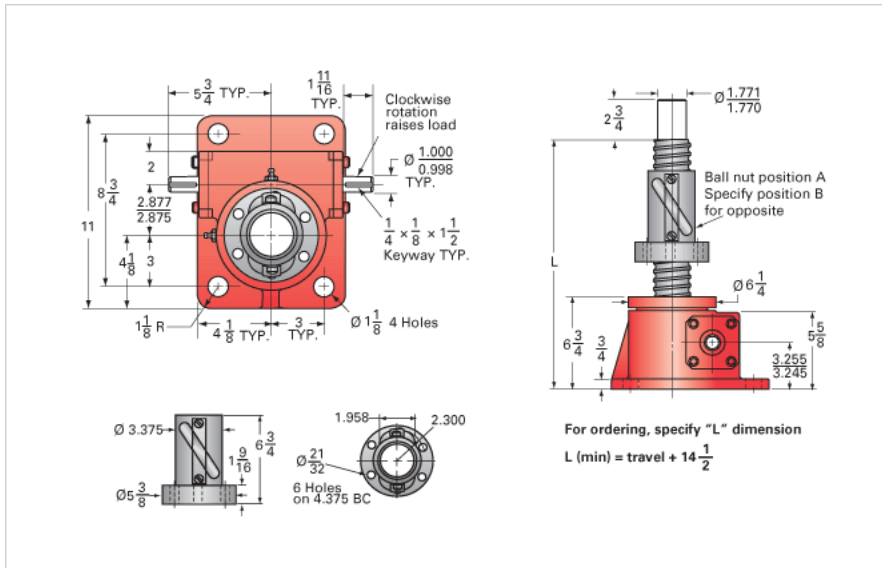

ActionJac 20HL-BSJ-UR 8:1

Call 800-321-7800 or visit us online at www.nookindustries.com to configure and order your ActionJac 20HL-BSJ-UR 8:1 today!

Details

Capacity [Ton]	20
Gear Ratio	8:1
Turns of Worm per Inch Travel	8
Torque to Raise 1 lb. [in-lb]	0.0313
Lifting Screw Diameter [in]	2.25
Screw Lead [in]	1.000
Root Diameter [in]	1.850
BackDrive Holding Torque [ft-lb]	54
Tare Drag Torque [in-lb]	40

Performance Specifications

Maximum Allowable Input [hp]	7.50
Maximum Input Torque [in-lb]	1253
Maximum Worm Speed at Rated Load [rpm]	377
Maximum Load at 1750 RPM [lb]	8629
Starting Torque	1.5 x Running Torque

Weight

Base 0 Travel [lb]	85
Per Inch of Travel [lb]	1.50
Grease [lb]	2.2