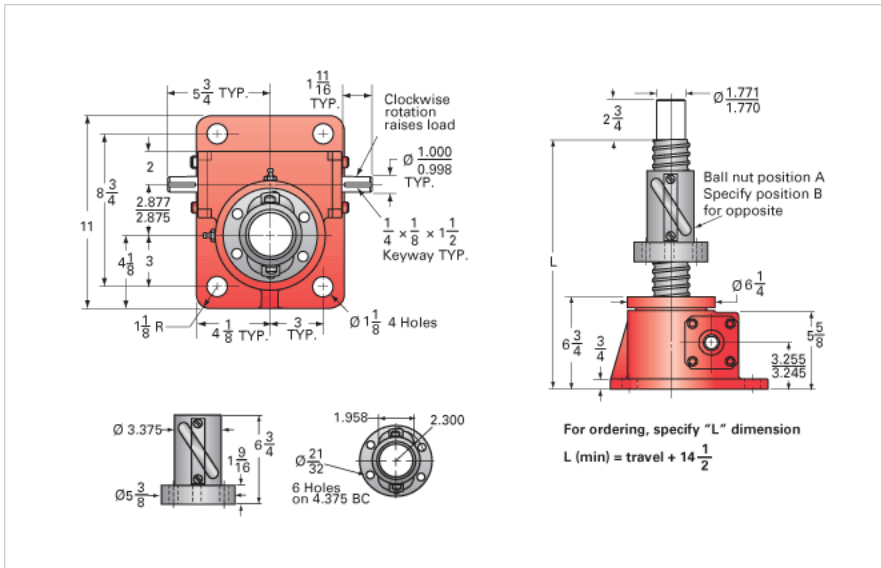

### Details

Capacity [Ton]	20
Gear Ratio	8:1
Turns of Worm per Inch Travel	8
Torque to Raise 1 lb. [in-lb]	0.0313
Lifting Screw Diameter [in]	2.25
Screw Lead [in]	1.000
Root Diameter [in]	1.850
BackDrive Holding Torque [ft-lb]	54
Tare Drag Torque [in-lb]	40

### Performance Specifications

Maximum Allowable Input [hp]	7.50
Maximum Input Torque [in-lb]	1253
Maximum Worm Speed at Rated Load [rpm]	377
Maximum Load at 1750 RPM [lb]	8629
Starting Torque	1.5 x Running Torque