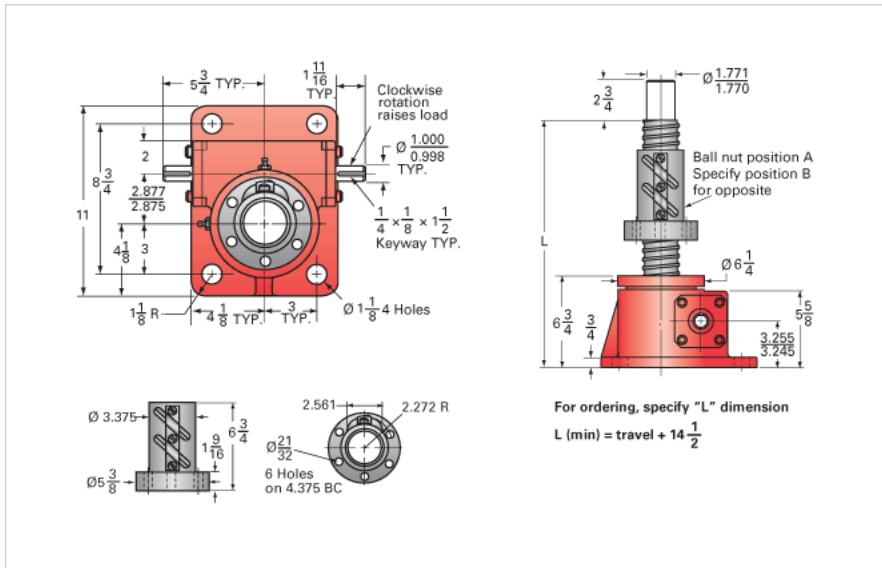

ActionJac 20-BSJ-UR 24:1

Call 800-321-7800 or visit us online at www.nookindustries.com to configure and order your ActionJac 20-BSJ-UR 24:1 today!

Details

Capacity [Ton]	20
Gear Ratio	24:1
Turns of Worm per Inch Travel	48
Torque to Raise 1 lb. [in-lb]	0.0079
Lifting Screw Diameter [in]	2.25
Screw Lead [in]	0.500
Root Diameter [in]	1.850
BackDrive Holding Torque [ft-lb]	7
Tare Drag Torque [in-lb]	40

Performance Specifications

Maximum Allowable Input [hp]	2.50
Maximum Input Torque [in-lb]	314
Maximum Worm Speed at Rated Load [rpm]	501
Maximum Load at 1750 RPM [lb]	11397
Starting Torque	1.5 x Running Torque

Weight

Base 0 Travel [lb]	85
Per Inch of Travel [lb]	1.50
Grease [lb]	2.2