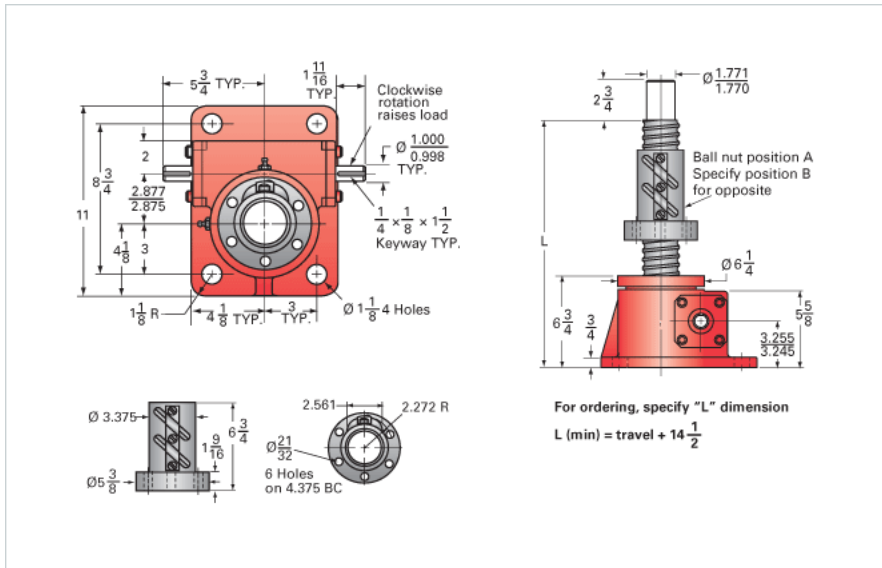

ActionJac 20-BSJ-UR 8:1

Call 800-321-7800 or visit us online at www.nookindustries.com to configure and order your ActionJac 20-BSJ-UR 8:1 today!

Details

Capacity [Ton]	20
Gear Ratio	8:1
Turns of Worm per Inch Travel	16
Torque to Raise 1 lb. [in-lb]	0.0157
Lifting Screw Diameter [in]	2.25
Screw Lead [in]	0.500
Root Diameter [in]	1.850
BackDrive Holding Torque [ft-lb]	27
Tare Drag Torque [in-lb]	40

Performance Specifications

Maximum Allowable Input [hp]	7.50
Maximum Input Torque [in-lb]	626
Maximum Worm Speed at Rated Load [rpm]	755
Maximum Load at 1750 RPM [lb]	17204
Starting Torque	1.5 x Running Torque

Weight

Base 0 Travel [lb]	85
Per Inch of Travel [lb]	1.50
Grease [lb]	2.2