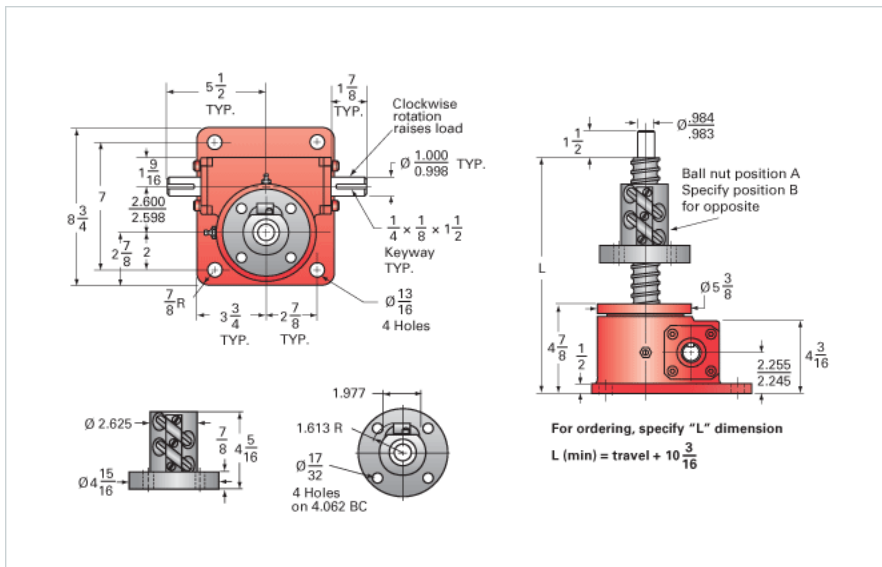

ActionJac 10-BSJ-UR 24:1

Call 800-321-7800 or visit us online at www.nookindustries.com to configure and order your ActionJac 10-BSJ-UR 24:1 today!

Details

Capacity [Ton]	10
Gear Ratio	24:1
Turns of Worm per Inch Travel	50.66
Torque to Raise 1 lb. [in-lb]	0.0077
Lifting Screw Diameter [in]	1.50
Screw Lead [in]	0.473
Root Diameter [in]	1.140
BackDrive Holding Torque [ft-lb]	4
Tare Drag Torque [in-lb]	20

Performance Specifications

Maximum Allowable Input [hp]	1.50
Maximum Input Torque [in-lb]	153
Maximum Worm Speed at Rated Load [rpm]	618
Maximum Load at 1750 RPM [lb]	7016
Starting Torque	1.5 x Running Torque

Weight

Base 0 Travel [lb]	50
Per Inch of Travel [lb]	0.80
Grease [lb]	1.5