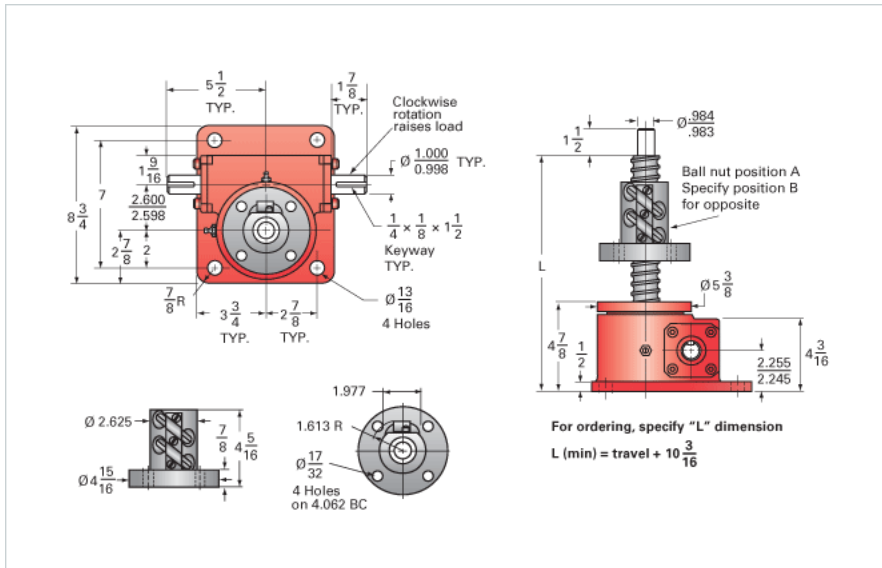

### Details

Capacity [Ton]	10
Gear Ratio	24:1
Turns of Worm per Inch Travel	50.66
Torque to Raise 1 lb. [in-lb]	0.0077
Lifting Screw Diameter [in]	1.50
Screw Lead [in]	0.473
Root Diameter [in]	1.140
BackDrive Holding Torque [ft-lb]	4
Tare Drag Torque [in-lb]	20

### Performance Specifications

Maximum Allowable Input [hp]	1.50
Maximum Input Torque [in-lb]	153
Maximum Worm Speed at Rated Load [rpm]	618
Maximum Load at 1750 RPM [lb]	7016
Starting Torque	1.5 x Running Torque

### Weight

Base 0 Travel [lb]	50
Per Inch of Travel [lb]	0.80
Grease [lb]	1.5