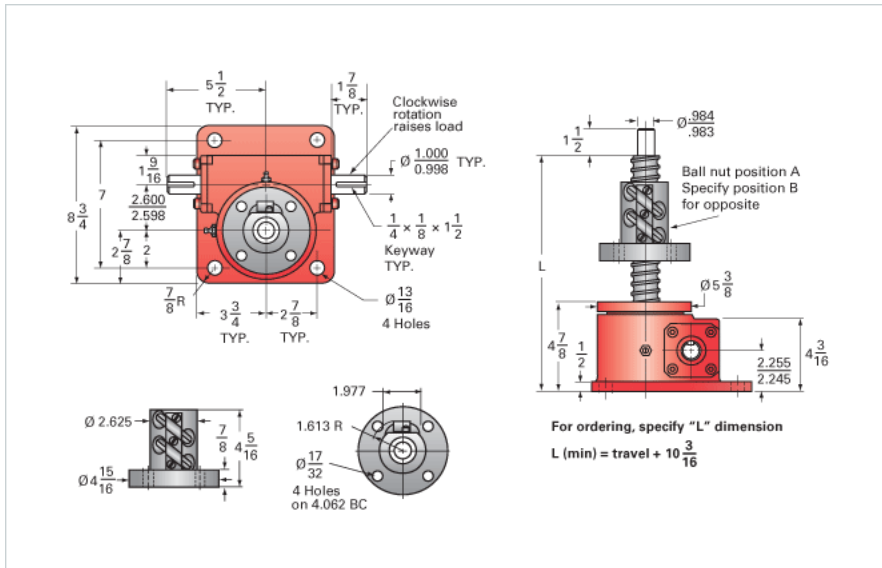

ActionJac 10-BSJ-UR 24:1

Call 800-321-7800 or visit us online at www.nookindustries.com to configure and order your ActionJac 10-BSJ-UR 24:1 today!

Details

Capacity [Ton]	10
Gear Ratio	24:1
Turns of Worm per Inch Travel	50.66
Torque to Raise 1 lb. [in-lb]	0.0077
Lifting Screw Diameter [in]	1.50
Screw Lead [in]	0.473
Root Diameter [in]	1.140
BackDrive Holding Torque [ft-lb]	4
Tare Drag Torque [in-lb]	20

Performance Specifications

Maximum Allowable Input [hp]	1.50
Maximum Input Torque [in-lb]	153
Maximum Worm Speed at Rated Load [rpm]	618
Maximum Load at 1750 RPM [lb]	7016
Starting Torque	1.5 x Running Torque

Weight

Base 0 Travel [lb]	50
Per Inch of Travel [lb]	0.80
Grease [lb]	1.5