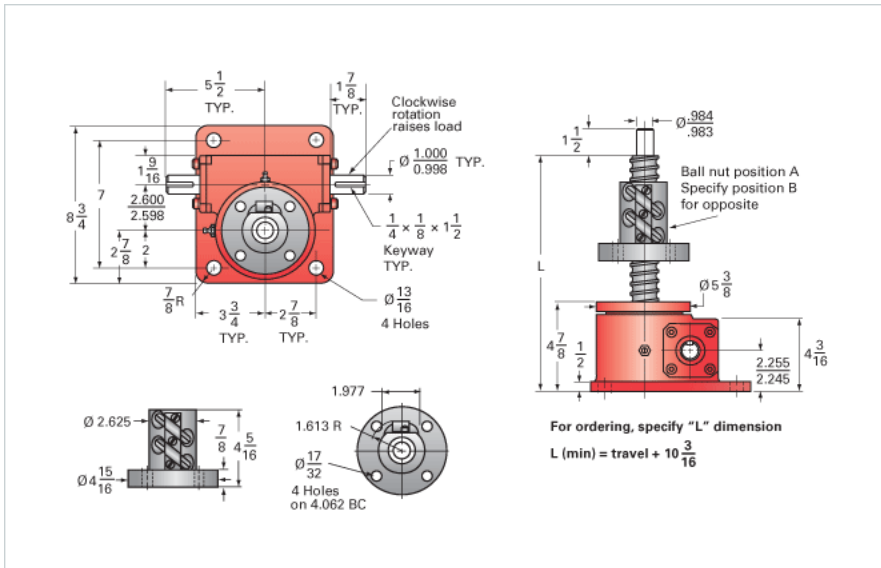

ActionJac 10-BSJ-UR 24:1

Call 800-321-7800 or visit us online at www.nookindustries.com to configure and order your ActionJac 10-BSJ-UR 24:1 today!

Details

Capacity [Ton]	10
Gear Ratio	24:1
Turns of Worm per Inch Travel	50.66
Torque to Raise 1 lb. [in-lb]	0.0077
Lifting Screw Diameter [in]	1.50
Screw Lead [in]	0.473
Root Diameter [in]	1.140
BackDrive Holding Torque [ft-lb]	4
Tare Drag Torque [in-lb]	20

Performance Specifications

Maximum Allowable Input [hp]	1.50
Maximum Input Torque [in-lb]	153
Maximum Worm Speed at Rated Load [rpm]	618
Maximum Load at 1750 RPM [lb]	7016
Starting Torque	1.5 x Running Torque

Weight

Base 0 Travel [lb]	50
Per Inch of Travel [lb]	0.80
Grease [lb]	1.5