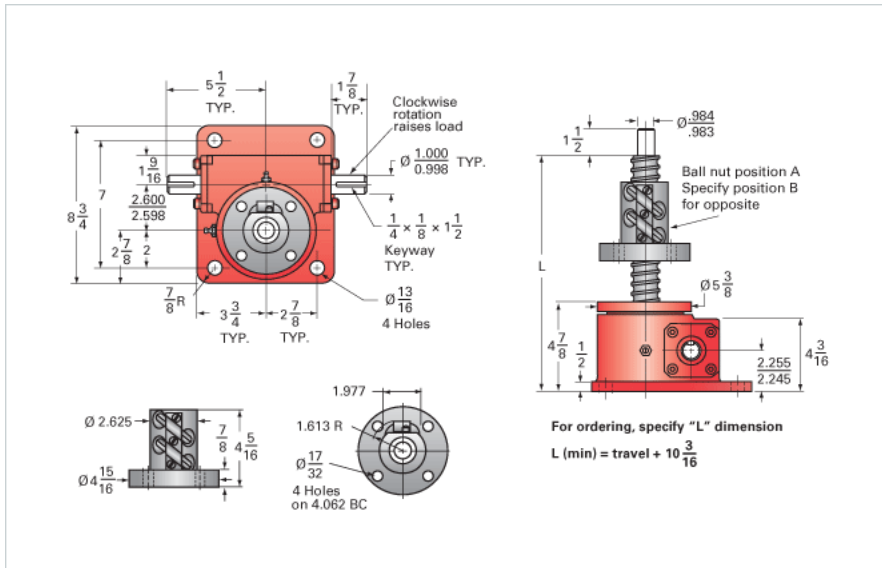

ActionJac 10-BSJ-UR 8:1

Call 800-321-7800 or visit us online at www.nookindustries.com to configure and order your ActionJac 10-BSJ-UR 8:1 today!

Details

Capacity [Ton]	10
Gear Ratio	8:1
Turns of Worm per Inch Travel	16.88
Torque to Raise 1 lb. [in-lb]	0.0151
Lifting Screw Diameter [in]	1.50
Screw Lead [in]	0.473
Root Diameter [in]	1.140
BackDrive Holding Torque [ft-lb]	13
Tare Drag Torque [in-lb]	20

Performance Specifications

Maximum Allowable Input [hp]	5.00
Maximum Input Torque [in-lb]	302
Maximum Worm Speed at Rated Load [rpm]	1043
Maximum Load at 1750 RPM [lb]	11925
Starting Torque	1.5 x Running Torque

Weight

Base 0 Travel [lb]	50
Per Inch of Travel [lb]	0.80
Grease [lb]	1.5