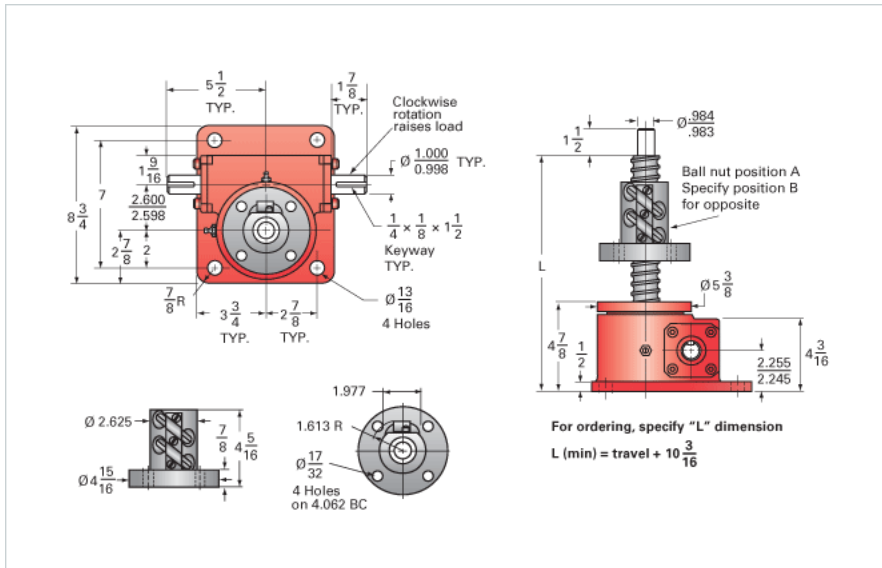

### Details

Capacity [Ton]	10
Gear Ratio	8:1
Turns of Worm per Inch Travel	16.88
Torque to Raise 1 lb. [in-lb]	0.0151
Lifting Screw Diameter [in]	1.50
Screw Lead [in]	0.473
Root Diameter [in]	1.140
BackDrive Holding Torque [ft-lb]	13
Tare Drag Torque [in-lb]	20

### Performance Specifications

Maximum Allowable Input [hp]	5.00
Maximum Input Torque [in-lb]	302
Maximum Worm Speed at Rated Load [rpm]	1043
Maximum Load at 1750 RPM [lb]	11925
Starting Torque	1.5 x Running Torque

### Weight

Base 0 Travel [lb]	50
Per Inch of Travel [lb]	0.80
Grease [lb]	1.5