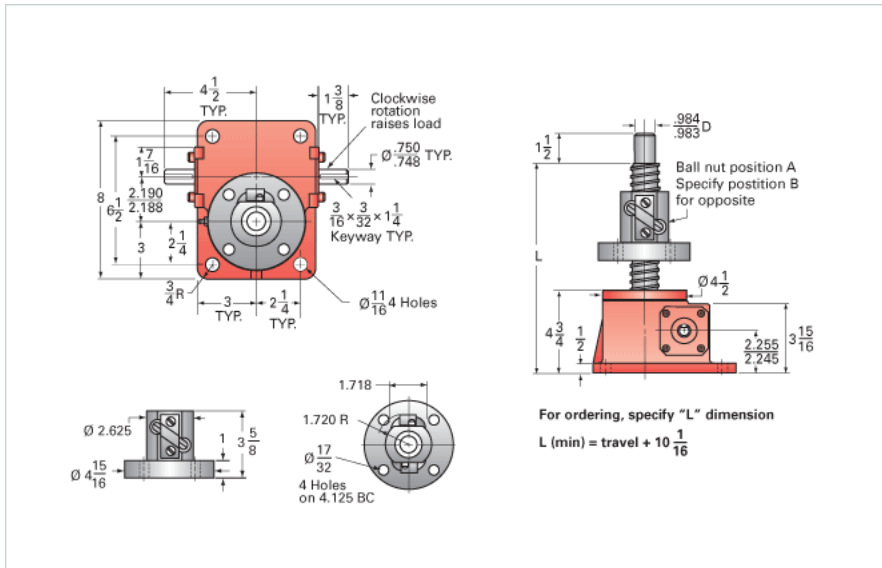

### Details

Capacity [Ton]	5
Gear Ratio	24:1
Turns of Worm per Inch Travel	24
Torque to Raise 1 lb. [in-lb]	0.0153
Lifting Screw Diameter [in]	1.50
Screw Lead [in]	1.000
Root Diameter [in]	1.140
BackDrive Holding Torque [ft-lb]	10
Tare Drag Torque [in-lb]	10

### Performance Specifications

Maximum Allowable Input [hp]	0.75
Maximum Input Torque [in-lb]	153
Maximum Worm Speed at Rated Load [rpm]	308
Maximum Load at 1750 RPM [lb]	1765
Starting Torque	1.5 x Running Torque

### Weight

Base 0 Travel [lb]	35
Per Inch of Travel [lb]	0.60
Grease [lb]	1.0