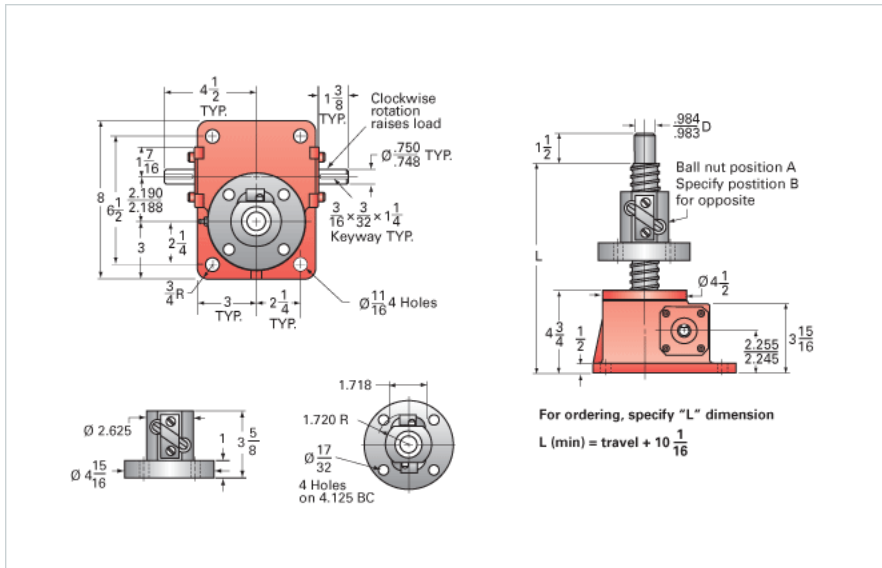

ActionJac 5HL-BSJ-UR 24:1

Call 800-321-7800 or visit us online at www.nookindustries.com to configure and order your ActionJac 5HL-BSJ-UR 24:1 today!

Details

Capacity [Ton]	5
Gear Ratio	24:1
Turns of Worm per Inch Travel	24
Torque to Raise 1 lb. [in-lb]	0.0153
Lifting Screw Diameter [in]	1.50
Screw Lead [in]	1.000
Root Diameter [in]	1.140
BackDrive Holding Torque [ft-lb]	10
Tare Drag Torque [in-lb]	10

Performance Specifications

Maximum Allowable Input [hp]	0.75
Maximum Input Torque [in-lb]	153
Maximum Worm Speed at Rated Load [rpm]	308
Maximum Load at 1750 RPM [lb]	1765
Starting Torque	1.5 x Running Torque

Weight

Base 0 Travel [lb]	35
Per Inch of Travel [lb]	0.60
Grease [lb]	1.0