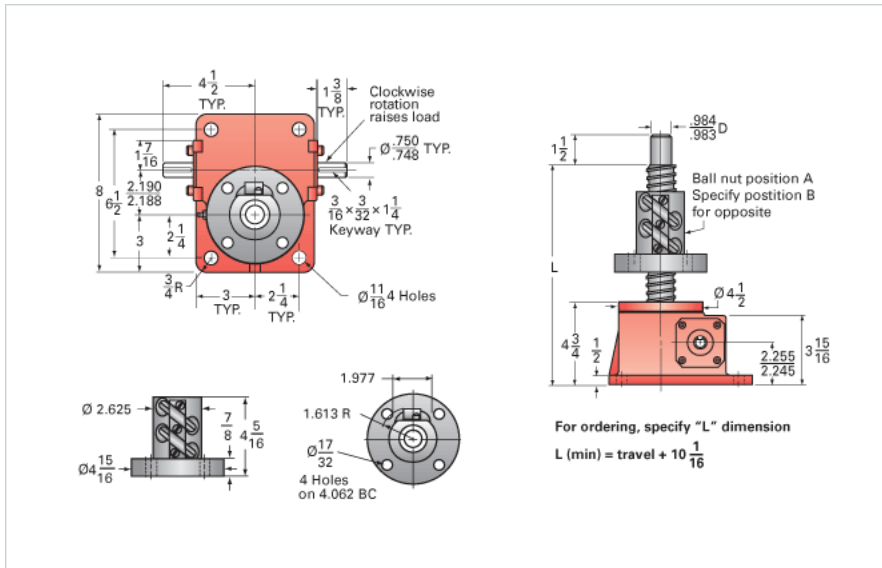

### Details

Capacity [Ton]	5
Gear Ratio	24:1
Turns of Worm per Inch Travel	50.66
Torque to Raise 1 lb. [in-lb]	0.0073
Lifting Screw Diameter [in]	1.50
Screw Lead [in]	0.473
Root Diameter [in]	1.140
BackDrive Holding Torque [ft-lb]	5
Tare Drag Torque [in-lb]	10

### Performance Specifications

Maximum Allowable Input [hp]	0.75
Maximum Input Torque [in-lb]	73
Maximum Worm Speed at Rated Load [rpm]	647
Maximum Load at 1750 RPM [lb]	3700
Starting Torque	1.5 x Running Torque

### Weight

Base 0 Travel [lb]	35
Per Inch of Travel [lb]	0.60
Grease [lb]	1.0