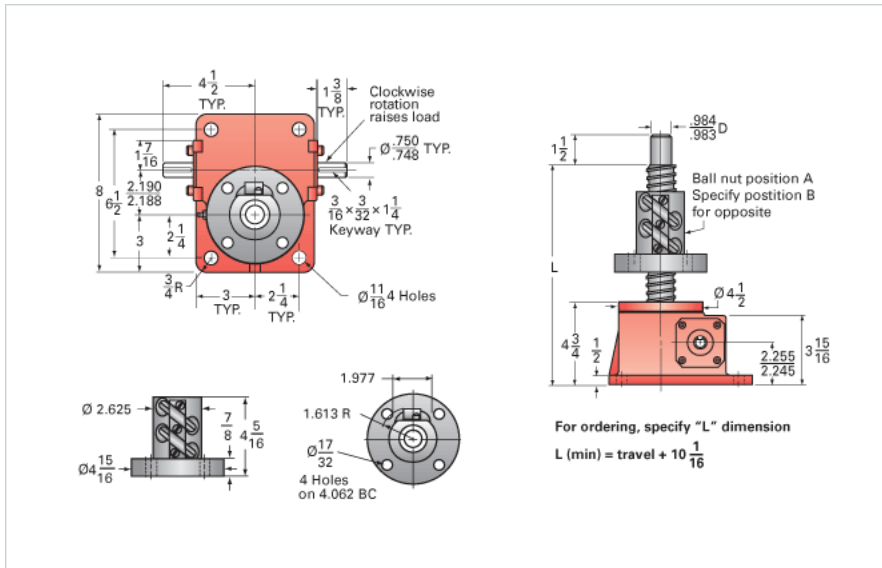

ActionJac 5-BSJ-UR 24:1

Call 800-321-7800 or visit us online at www.nookindustries.com to configure and order your ActionJac 5-BSJ-UR 24:1 today!

Details

Capacity [Ton]	5
Gear Ratio	24:1
Turns of Worm per Inch Travel	50.66
Torque to Raise 1 lb. [in-lb]	0.0073
Lifting Screw Diameter [in]	1.50
Screw Lead [in]	0.473
Root Diameter [in]	1.140
BackDrive Holding Torque [ft-lb]	5
Tare Drag Torque [in-lb]	10

Performance Specifications

Maximum Allowable Input [hp]	0.75
Maximum Input Torque [in-lb]	73
Maximum Worm Speed at Rated Load [rpm]	647
Maximum Load at 1750 RPM [lb]	3700
Starting Torque	1.5 x Running Torque

Weight

Base 0 Travel [lb]	35
Per Inch of Travel [lb]	0.60
Grease [lb]	1.0