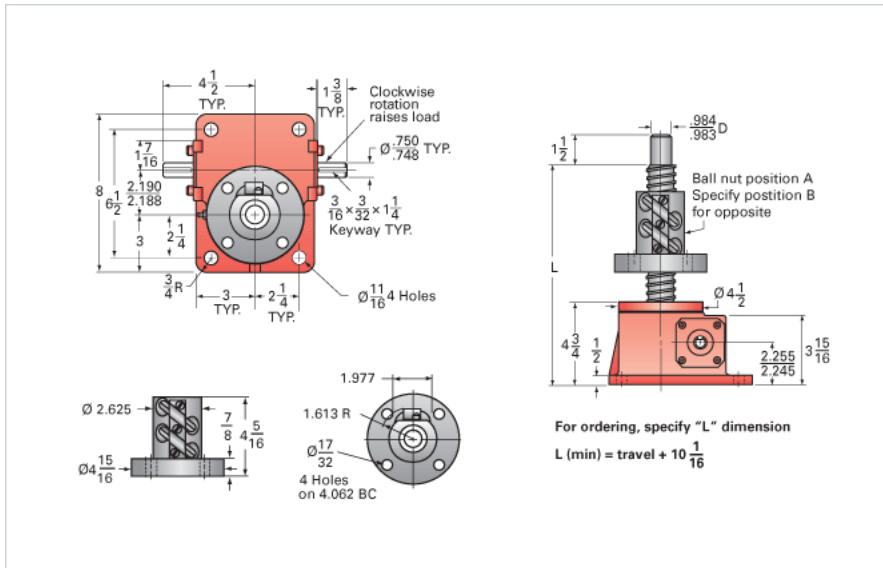

ActionJac 5-BSJ-UR 6:1

Call 800-321-7800 or visit us online at www.nookindustries.com to configure and order your ActionJac 5-BSJ-UR 6:1 today!

Details

Capacity [Ton]	5
Gear Ratio	6:1
Turns of Worm per Inch Travel	12.66
Torque to Raise 1 lb. [in-lb]	0.0183
Lifting Screw Diameter [in]	1.50
Screw Lead [in]	0.473
Root Diameter [in]	1.140
BackDrive Holding Torque [ft-lb]	14
Tare Drag Torque [in-lb]	10

Performance Specifications

Maximum Allowable Input [hp]	3.00
Maximum Input Torque [in-lb]	183
Maximum Worm Speed at Rated Load [rpm]	1033
Maximum Load at 1750 RPM [lb]	5904
Starting Torque	1.5 x Running Torque

Weight

Base 0 Travel [lb]	35
Per Inch of Travel [lb]	0.60
Grease [lb]	1.0