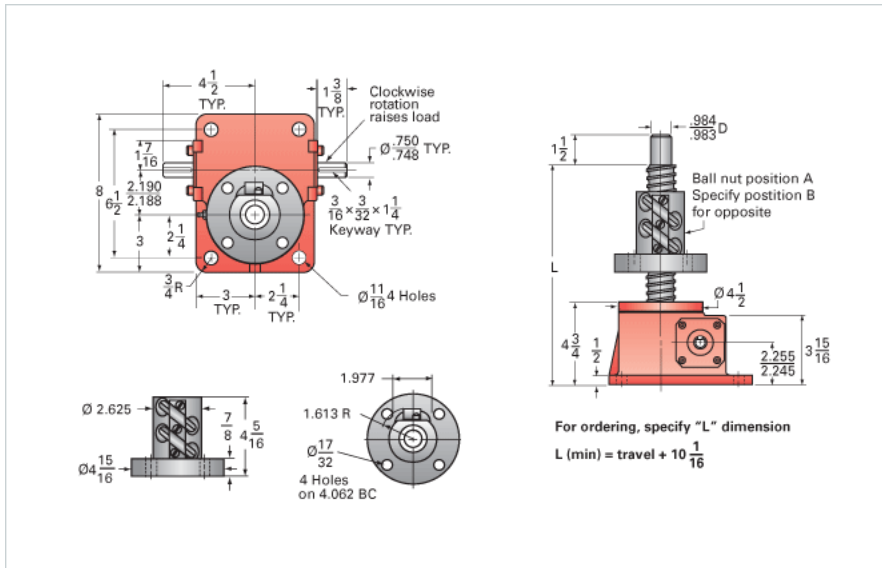

ActionJac 5-BSJ-UR 6:1

Call 800-321-7800 or visit us online at www.nookindustries.com to configure and order your ActionJac 5-BSJ-UR 6:1 today!

Details

Capacity [Ton]	5
Gear Ratio	6:1
Turns of Worm per Inch Travel	12.66
Torque to Raise 1 lb. [in-lb]	0.0183
Lifting Screw Diameter [in]	1.50
Screw Lead [in]	0.473
Root Diameter [in]	1.140
BackDrive Holding Torque [ft-lb]	14
Tare Drag Torque [in-lb]	10

Performance Specifications

Maximum Allowable Input [hp]	3.00
Maximum Input Torque [in-lb]	183
Maximum Worm Speed at Rated Load [rpm]	1033
Maximum Load at 1750 RPM [lb]	5904
Starting Torque	1.5 x Running Torque

Weight

Base 0 Travel [lb]	35
Per Inch of Travel [lb]	0.60
Grease [lb]	1.0