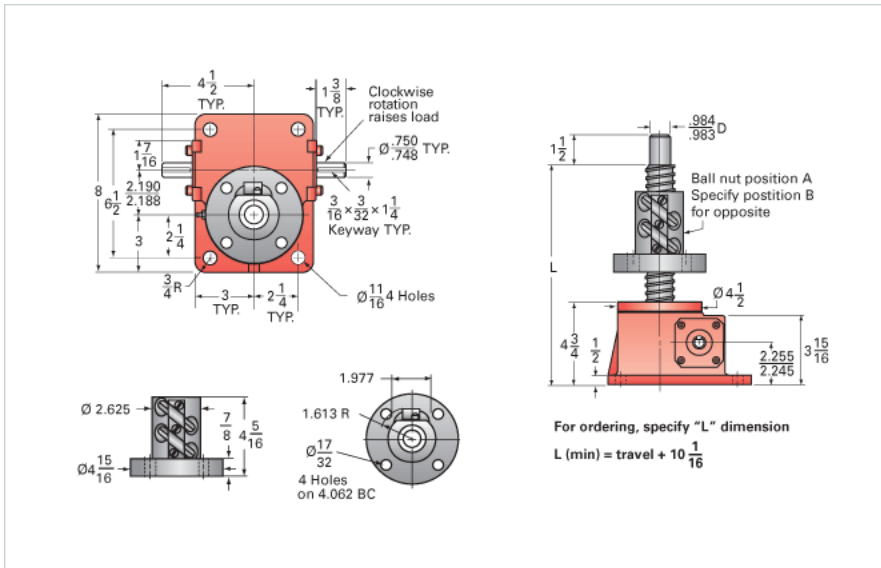

ActionJac 5-BSJ-UR 6:1

Call 800-321-7800 or visit us online at www.nookindustries.com to configure and order your ActionJac 5-BSJ-UR 6:1 today!

Details

Capacity [Ton]	5
Gear Ratio	6:1
Turns of Worm per Inch Travel	12.66
Torque to Raise 1 lb. [in-lb]	0.0183
Lifting Screw Diameter [in]	1.50
Screw Lead [in]	0.473
Root Diameter [in]	1.140
BackDrive Holding Torque [ft-lb]	14
Tare Drag Torque [in-lb]	10

Performance Specifications

Maximum Allowable Input [hp]	3.00
Maximum Input Torque [in-lb]	183
Maximum Worm Speed at Rated Load [rpm]	1033
Maximum Load at 1750 RPM [lb]	5904
Starting Torque	1.5 x Running Torque

Weight

Base 0 Travel [lb]	35
Per Inch of Travel [lb]	0.60
Grease [lb]	1.0