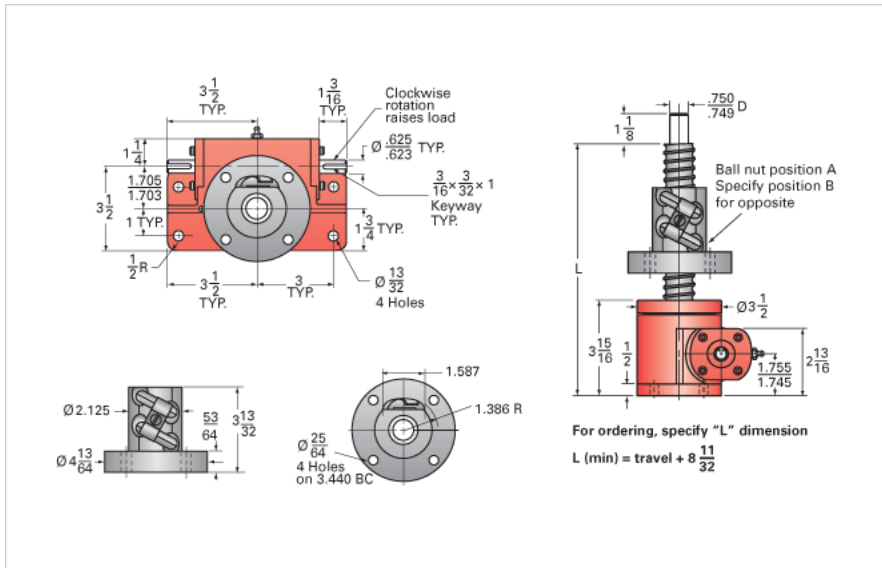

### Details

Capacity [Ton]	3
Gear Ratio	24:1
Turns of Worm per Inch Travel	58.1
Torque to Raise 1 lb. [in-lb]	0.0070
Lifting Screw Diameter [in]	1.17
Screw Lead [in]	0.413
Root Diameter [in]	0.870
BackDrive Holding Torque [ft-lb]	2
Tare Drag Torque [in-lb]	6

### Performance Specifications

Maximum Allowable Input [hp]	0.50
Maximum Input Torque [in-lb]	42
Maximum Worm Speed at Rated Load [rpm]	750
Maximum Load at 1750 RPM [lb]	2572
Starting Torque	1.5 x Running Torque

### Weight

Base 0 Travel [lb]	18.5
Per Inch of Travel [lb]	0.60
Grease [lb]	0.5