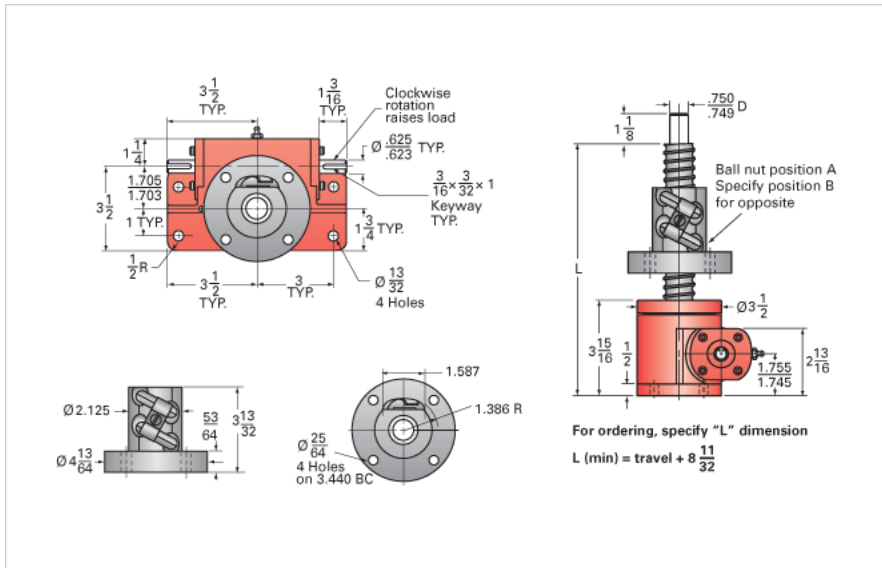

ActionJac 3-BSJ-UR 24:1

Call 800-321-7800 or visit us online at www.nookindustries.com to configure and order your ActionJac 3-BSJ-UR 24:1 today!

Details

Capacity [Ton]	3
Gear Ratio	24:1
Turns of Worm per Inch Travel	58.1
Torque to Raise 1 lb. [in-lb]	0.0070
Lifting Screw Diameter [in]	1.17
Screw Lead [in]	0.413
Root Diameter [in]	0.870
BackDrive Holding Torque [ft-lb]	2
Tare Drag Torque [in-lb]	6

Performance Specifications

Maximum Allowable Input [hp]	0.50
Maximum Input Torque [in-lb]	42
Maximum Worm Speed at Rated Load [rpm]	750
Maximum Load at 1750 RPM [lb]	2572
Starting Torque	1.5 x Running Torque

Weight

Base 0 Travel [lb]	18.5
Per Inch of Travel [lb]	0.60
Grease [lb]	0.5