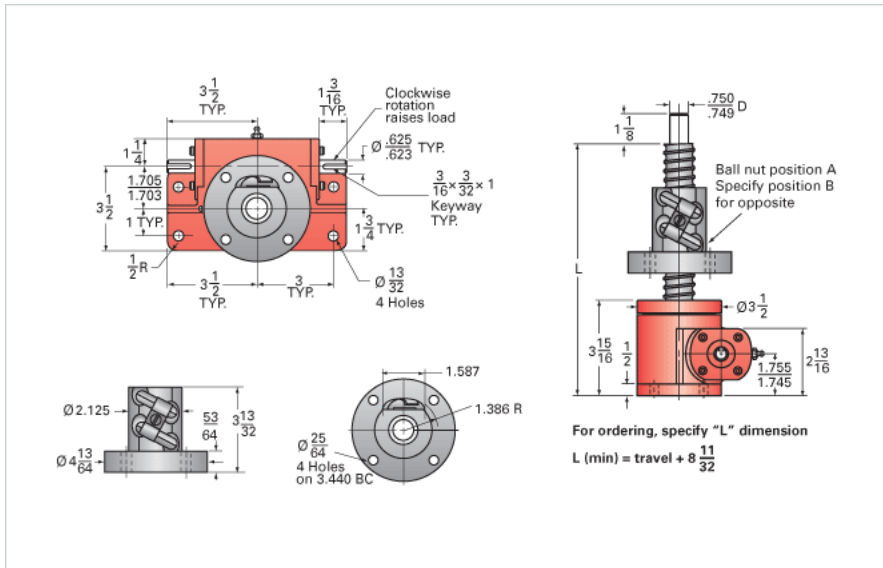

ActionJac 3-BSJ-UR 6:1

Call 800-321-7800 or visit us online at www.nookindustries.com to configure and order your ActionJac 3-BSJ-UR 6:1 today!

Details

Capacity [Ton]	3
Gear Ratio	6:1
Turns of Worm per Inch Travel	14.53
Torque to Raise 1 lb. [in-lb]	0.0167
Lifting Screw Diameter [in]	1.17
Screw Lead [in]	0.413
Root Diameter [in]	0.870
BackDrive Holding Torque [ft-lb]	6
Tare Drag Torque [in-lb]	6

Performance Specifications

Maximum Allowable Input [hp]	2.00
Maximum Input Torque [in-lb]	100
Maximum Worm Speed at Rated Load [rpm]	1260
Maximum Load at 1750 RPM [lb]	4313
Starting Torque	1.5 x Running Torque

Weight

Base 0 Travel [lb]	18.5
Per Inch of Travel [lb]	0.60
Grease [lb]	0.5