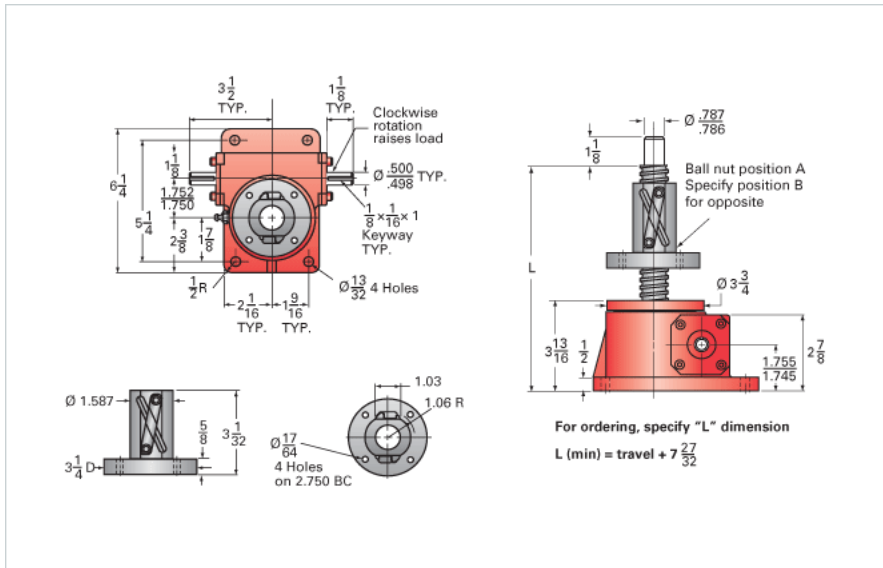

ActionJac 2.5HL-BSJ-UR 12:1

Call 800-321-7800 or visit us online at [www.nookindustries.com](http://www.nookindustries.com) to configure and order your ActionJac 2.5HL-BSJ-UR 12:1 today!

**Details**

Capacity [Ton]	2.5
Gear Ratio	12:1
Turns of Worm per Inch Travel	12
Torque to Raise 1 lb. [in-lb]	0.0244
Lifting Screw Diameter [in]	1.00
Screw Lead [in]	1.000
Root Diameter [in]	0.820
BackDrive Holding Torque [ft-lb]	6
Tare Drag Torque [in-lb]	5

**Performance Specifications**

Maximum Allowable Input [hp]	1.50
Maximum Input Torque [in-lb]	122
Maximum Worm Speed at Rated Load [rpm]	775
Maximum Load at 1750 RPM [lb]	2214
Starting Torque	1.5 x Running Torque

**Weight**

Base 0 Travel [lb]	17
Per Inch of Travel [lb]	0.60
Grease [lb]	0.5