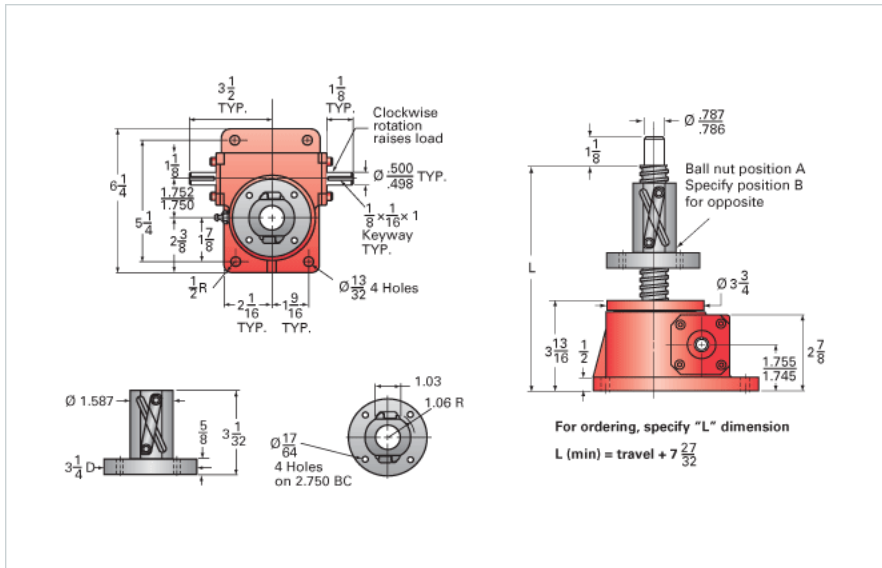

### Details

Capacity [Ton]	2.5
Gear Ratio	12:1
Turns of Worm per Inch Travel	12
Torque to Raise 1 lb. [in-lb]	0.0244
Lifting Screw Diameter [in]	1.00
Screw Lead [in]	1.000
Root Diameter [in]	0.820
BackDrive Holding Torque [ft-lb]	6
Tare Drag Torque [in-lb]	5

### Performance Specifications

Maximum Allowable Input [hp]	1.50
Maximum Input Torque [in-lb]	122
Maximum Worm Speed at Rated Load [rpm]	775
Maximum Load at 1750 RPM [lb]	2214
Starting Torque	1.5 x Running Torque