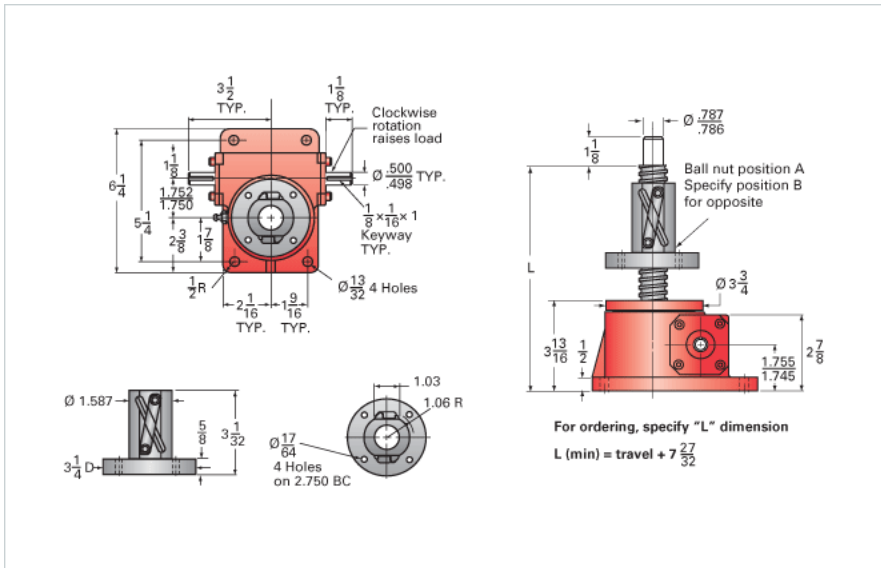

### Details

Capacity [Ton]	2.5
Gear Ratio	12:1
Turns of Worm per Inch Travel	12
Torque to Raise 1 lb. [in-lb]	0.0244
Lifting Screw Diameter [in]	1.00
Screw Lead [in]	1.000
Root Diameter [in]	0.820
BackDrive Holding Torque [ft-lb]	6
Tare Drag Torque [in-lb]	5

### Performance Specifications

Maximum Allowable Input [hp]	1.50
Maximum Input Torque [in-lb]	122
Maximum Worm Speed at Rated Load [rpm]	775
Maximum Load at 1750 RPM [lb]	2214
Starting Torque	1.5 x Running Torque

### Weight

Base 0 Travel [lb]	17
Per Inch of Travel [lb]	0.60
Grease [lb]	0.5