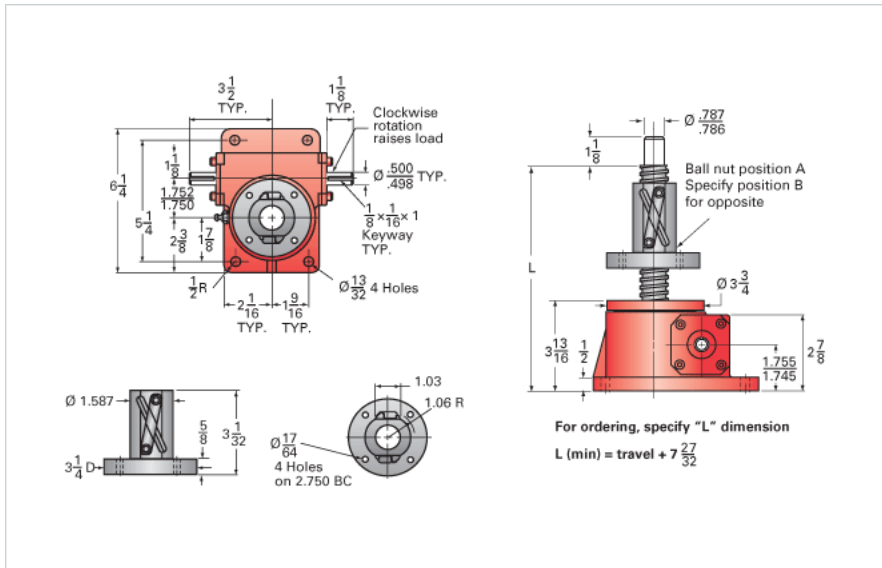

ActionJac 2.5HL-BSJ-UR 6:1

Call 800-321-7800 or visit us online at www.nookindustries.com to configure and order your ActionJac 2.5HL-BSJ-UR 6:1 today!

Details

Capacity [Ton]	2.5
Gear Ratio	6:1
Turns of Worm per Inch Travel	6
Torque to Raise 1 lb. [in-lb]	0.0404
Lifting Screw Diameter [in]	1.00
Screw Lead [in]	1.000
Root Diameter [in]	0.820
BackDrive Holding Torque [ft-lb]	14
Tare Drag Torque [in-lb]	5

Performance Specifications

Maximum Allowable Input [hp]	2.00
Maximum Input Torque [in-lb]	202
Maximum Worm Speed at Rated Load [rpm]	624
Maximum Load at 1750 RPM [lb]	1783
Starting Torque	1.5 x Running Torque

Weight

Base 0 Travel [lb]	17
Per Inch of Travel [lb]	0.60
Grease [lb]	0.5