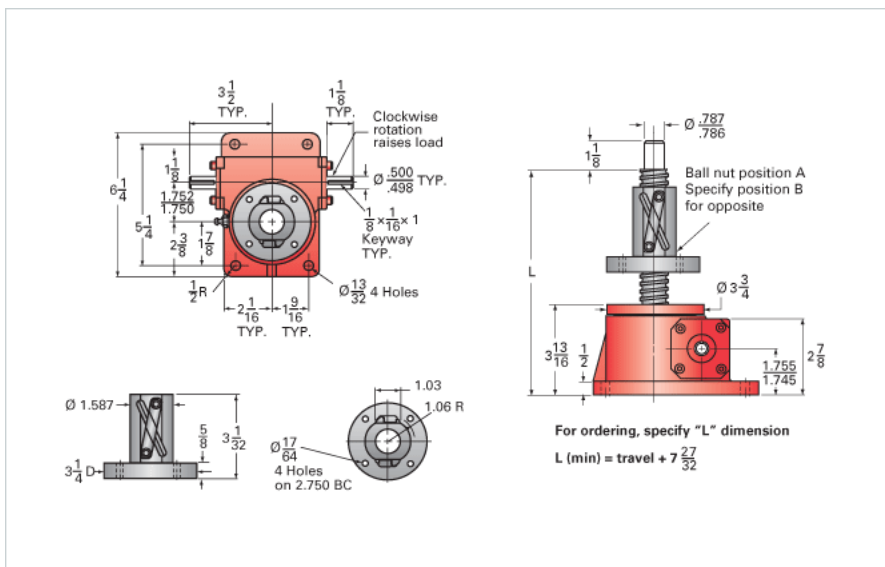

ActionJac 2.5HL-BSJ-UR 6:1

Call 800-321-7800 or visit us online at www.nookindustries.com to configure and order your ActionJac 2.5HL-BSJ-UR 6:1 today!

Details

Capacity [Ton]	2.5
Gear Ratio	6:1
Turns of Worm per Inch Travel	6
Torque to Raise 1 lb. [in-lb]	0.0404
Lifting Screw Diameter [in]	1.00
Screw Lead [in]	1.000
Root Diameter [in]	0.820
BackDrive Holding Torque [ft-lb]	14
Tare Drag Torque [in-lb]	5

Performance Specifications

Maximum Allowable Input [hp]	2.00
Maximum Input Torque [in-lb]	202
Maximum Worm Speed at Rated Load [rpm]	624
Maximum Load at 1750 RPM [lb]	1783
Starting Torque	1.5 x Running Torque

Weight

Base 0 Travel [lb]	17
Per Inch of Travel [lb]	0.60
Grease [lb]	0.5