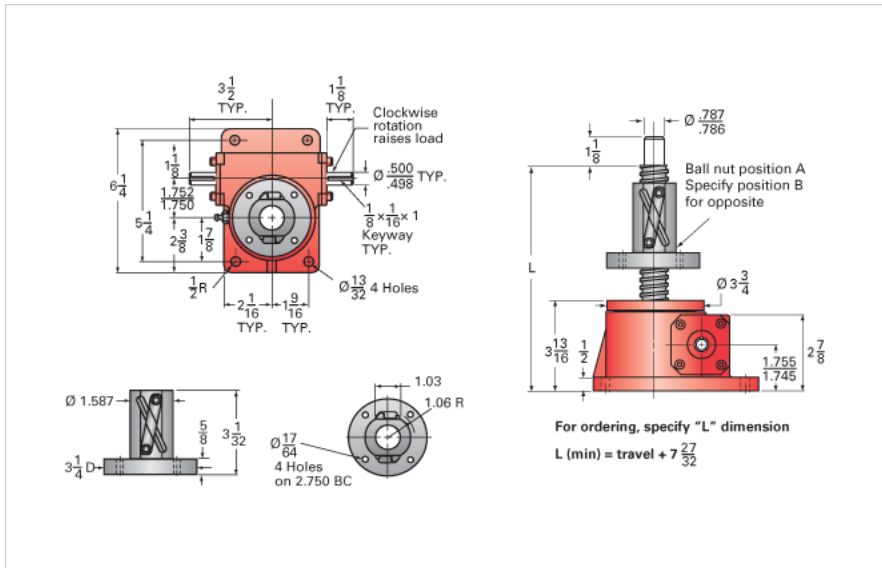

### Details

Capacity [Ton]	2.5
Gear Ratio	6:1
Turns of Worm per Inch Travel	6
Torque to Raise 1 lb. [in-lb]	0.0404
Lifting Screw Diameter [in]	1.00
Screw Lead [in]	1.000
Root Diameter [in]	0.820
BackDrive Holding Torque [ft-lb]	14
Tare Drag Torque [in-lb]	5

### Performance Specifications

Maximum Allowable Input [hp]	2.00
Maximum Input Torque [in-lb]	202
Maximum Worm Speed at Rated Load [rpm]	624
Maximum Load at 1750 RPM [lb]	1783
Starting Torque	1.5 x Running Torque